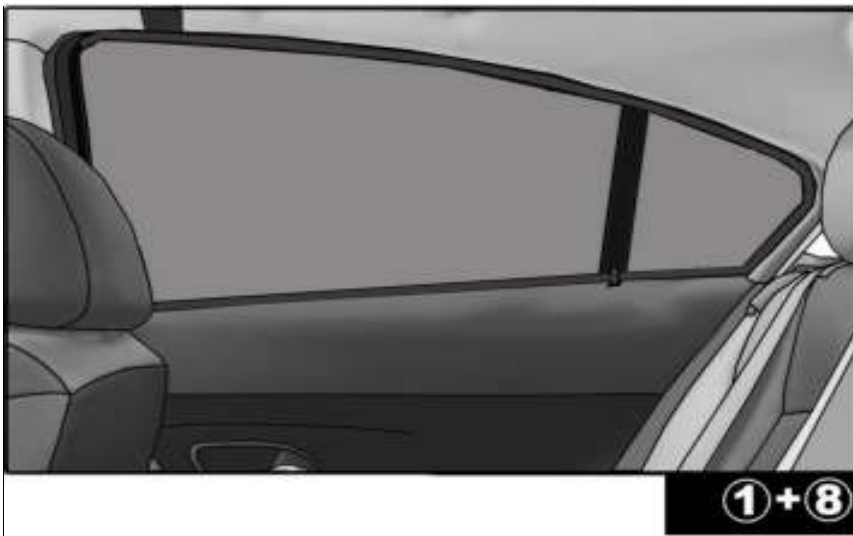

SIDE SHADE INSTALLATION