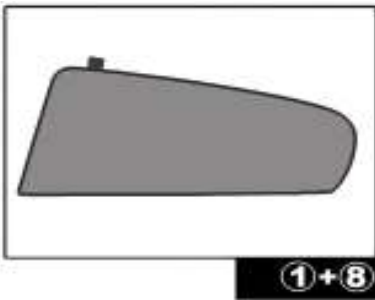

INSTALLATION INSTRUCTIONS

VOLKSWAGEN GOLF MARK 7

VW-GOLF-5-G

COMPONENTS INCLUDED

SHADES

1+8

4+5

FIXING CLIPS