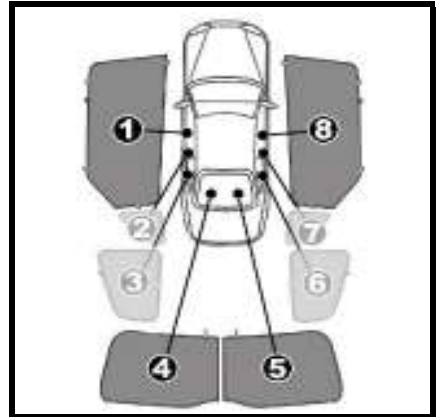

INSTALLATION INSTRUCTIONS

VOLKSWAGEN GOLF MARK 7

VW-GOLF-5-G

COMPONENTS INCLUDED

SHADES

1+8

4+5

FIXING CLIPS