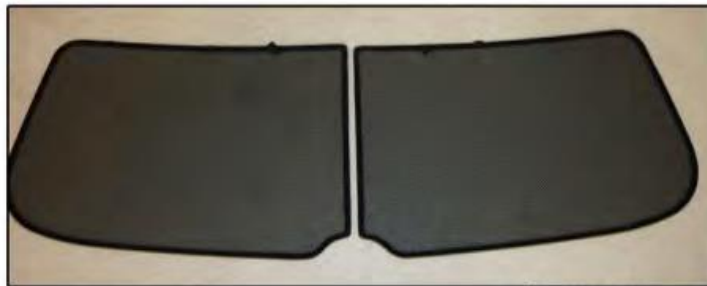

INSTALLATION INSTRUCTIONS

VW Golf 5dr

VW-GOLF-5-F

COMPONENTS INCLUDED

SHADES

SIDE WINDOWS X2

TAILGATE WINDOW X2

FIXING CLIPS

X2

X4

SIDE SHADE INSTALLATION

SIDE SHADE INSTALLATION

SIDE SHADE INSTALLATION

TAILGATE SHADE INSTALLATION

TAILGATE SHADE INSTALLATION

TAILGATE SHADE INSTALLATION