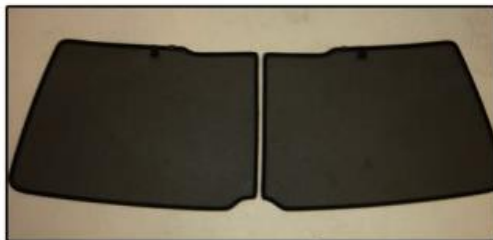

INSTALLATION INSTRUCTIONS

VW Golf MK IV 5dr

VW-GOLF-5-D

COMPONENTS INCLUDED

SHADES

SIDE WINDOWS X2

TAILGATE WINDOW X2

FIXING CLIPS

CL-M02 X2

CL-M05 X4

CL-M09 X2

SIDE SHADE INSTALLATION

SIDE SHADE INSTALLATION

SIDE SHADE INSTALLATION

TAILGATE SHADE INSTALLATION

TAILGATE SHADE INSTALLATION