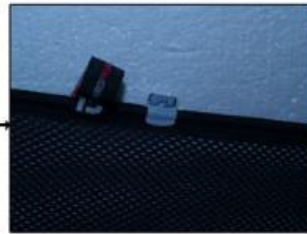

INSTALLATION INSTRUCTIONS

VW Golf MK IV 5dr

VW-GOLF-5-D

COMPONENTS INCLUDED

SHADES

SIDE WINDOWS X2

TAILGATE WINDOW X2

FIXING CLIPS

CL-M02 X2

CL-M05 X4

CL-M09 X2

SIDE SHADE INSTALLATION

SIDE SHADE INSTALLATION

SIDE SHADE INSTALLATION

TAILGATE SHADE INSTALLATION

TAILGATE SHADE INSTALLATION