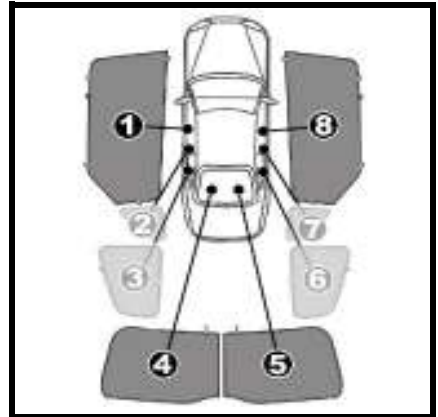

INSTALLATION INSTRUCTIONS

VOLKSWAGEN GOLF 3 DOOR MK 7

VW-GOLF-3-G

COMPONENTS INCLUDED

SHADES

FIXING CLIPS

CL-M02 x2

SIDE SHADE INSTALLATION

No clips are required for the side shades, push the shades until they are secure.

REAR SHADE INSTALLATION

Repeat the above steps on the opposite rear shade to complete.

REAR SHADE INSTALLATION