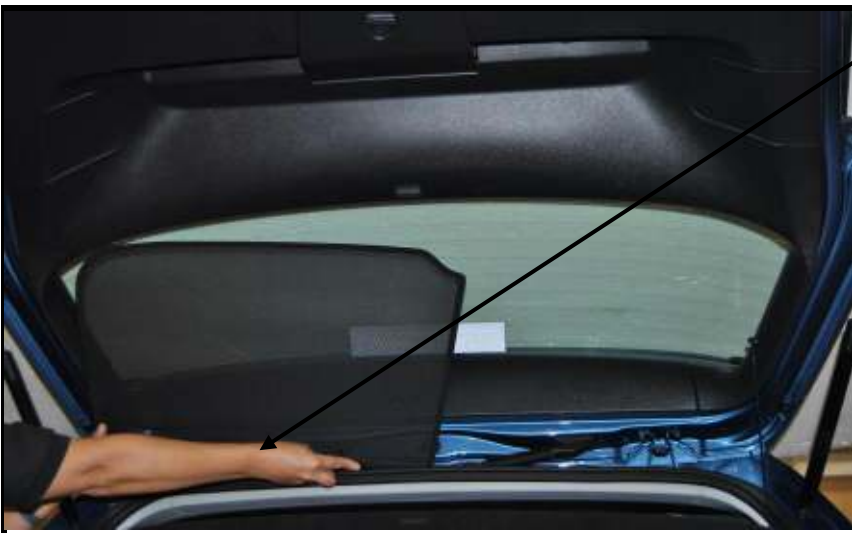

INSTALLATION INSTRUCTIONS

VOLKSWAGEN GOLF 3 DOOR MK 7

VW-GOLF-3-G

COMPONENTS INCLUDED

SHADES

FIXING CLIPS

CL-M02 x2

SIDE SHADE INSTALLATION

No clips are required for the side shades, push the shades until they are secure.

REAR SHADE INSTALLATION

Repeat the above steps on the opposite rear shade to complete.

REAR SHADE INSTALLATION