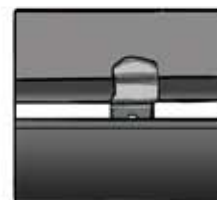

REAR SHADE INSTALLATION

④+⑤

④+⑤

④+⑤