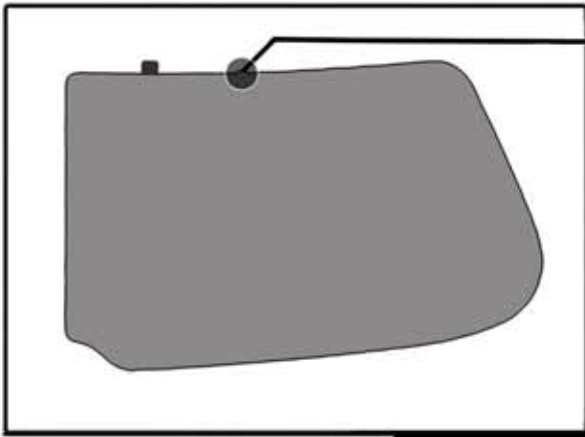

### FIXING CLIPS

SIDE SHADE INSTALLATION

CL-M02

①+⑧

①+⑧

①+⑧

REAR SHADE INSTALLATION

④+⑤