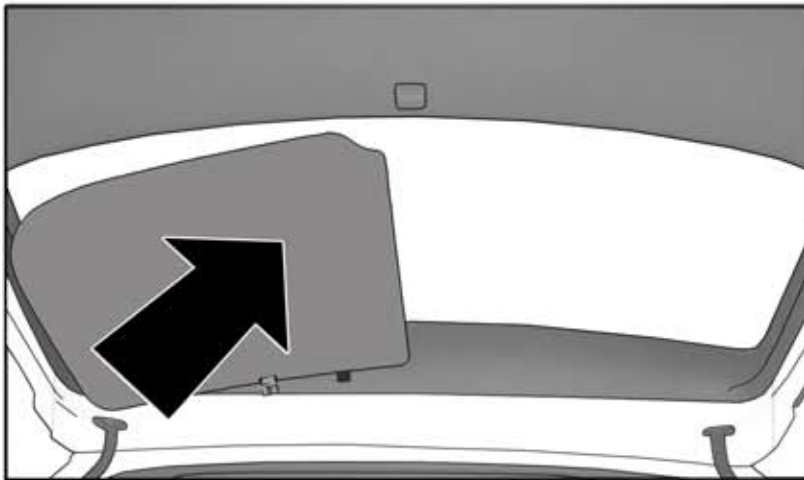

### FIXING CLIPS

SIDE SHADE INSTALLATION

CL-M02

①+⑧

①+⑧

①+⑧

REAR SHADE INSTALLATION

④+⑤