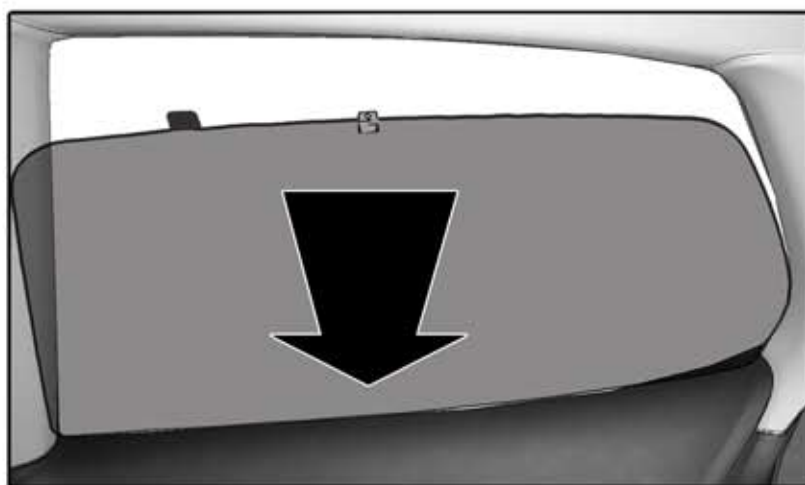

### FIXING CLIPS

SIDE SHADE INSTALLATION

CL-M02

①+⑧

①+⑧

①+⑧

REAR SHADE INSTALLATION

④+⑤