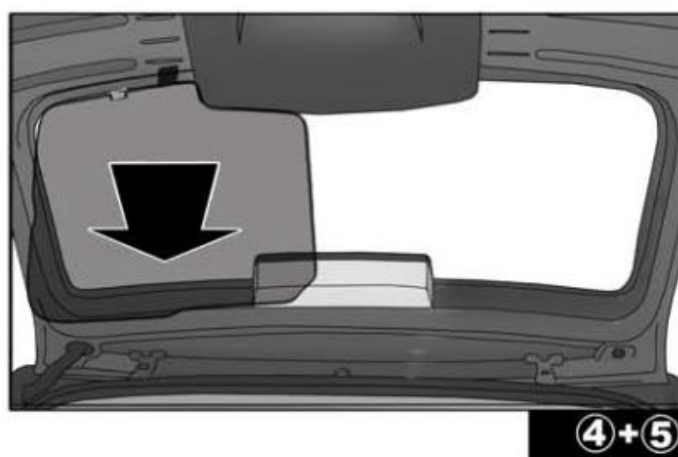

REAR SHADE INSTALLATION