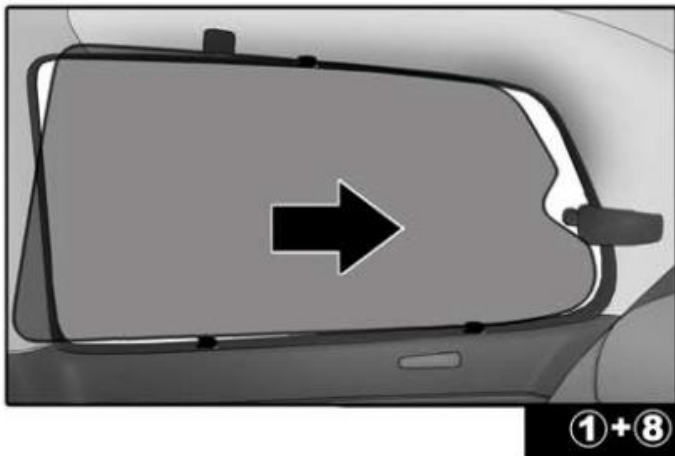

INSTALLATION INSTRUCTIONS

VW FOX 2008

VW-FOX-3-A

COMPONENTS INCLUDED

SHADES

FIXING CLIPS

SIDE SHADE INSTALLATION

①+⑧