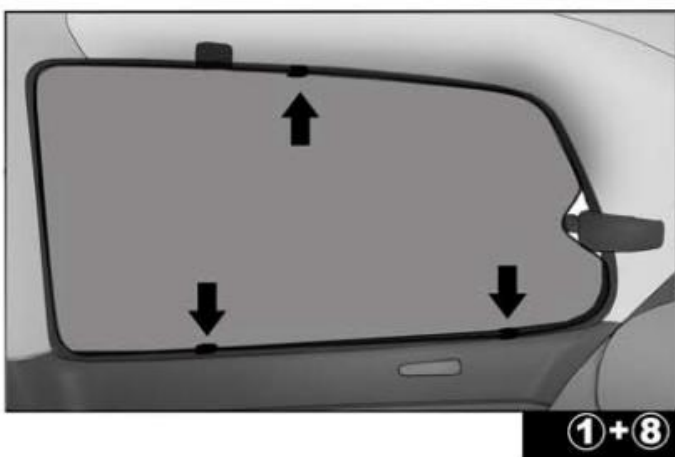

SIDE SHADE INSTALLATION

①+⑧

①+⑧

①+⑧