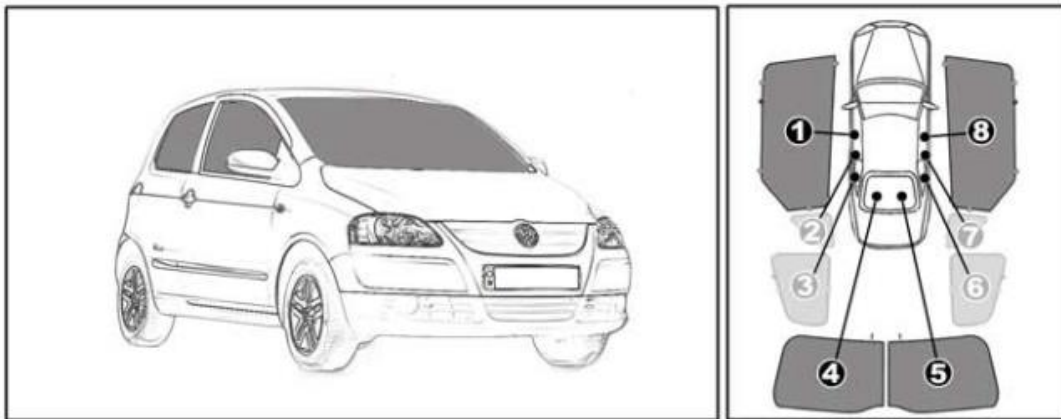

INSTALLATION INSTRUCTIONS

VW FOX 2008

VW-FOX-3-A

COMPONENTS INCLUDED

SHADES

FIXING CLIPS

SIDE SHADE INSTALLATION

①+⑧