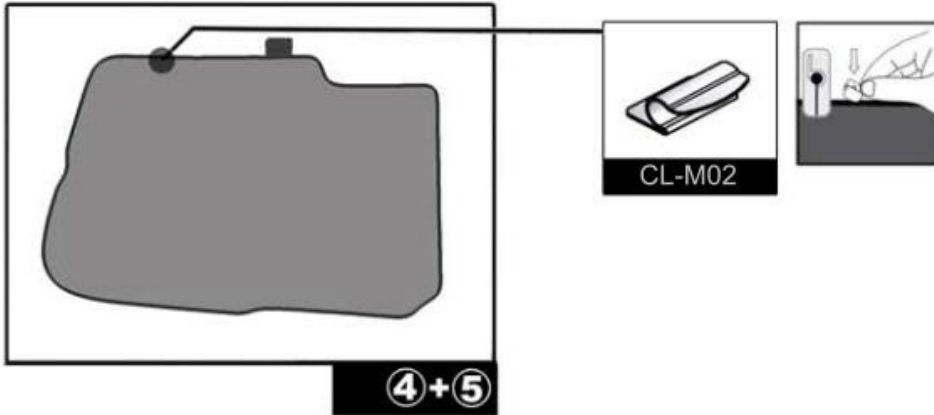

REAR SHADE INSTALLATION