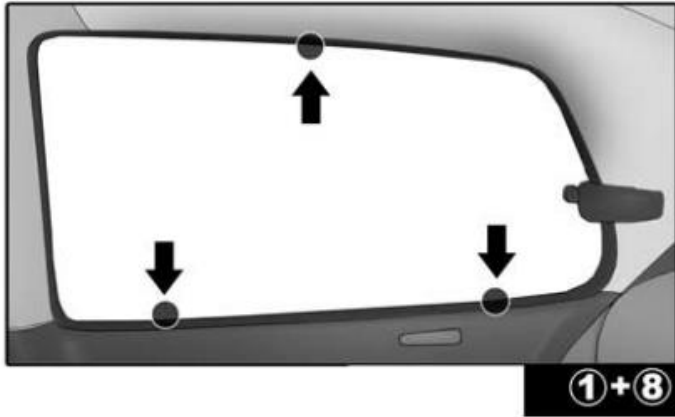

INSTALLATION INSTRUCTIONS

VW FOX 2008

VW-FOX-3-A

COMPONENTS INCLUDED

SHADES

FIXING CLIPS

SIDE SHADE INSTALLATION

①+⑧