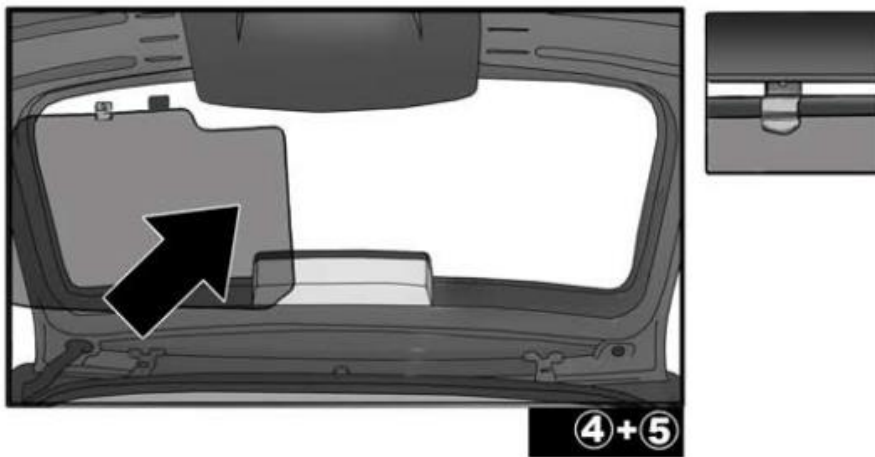

REAR SHADE INSTALLATION