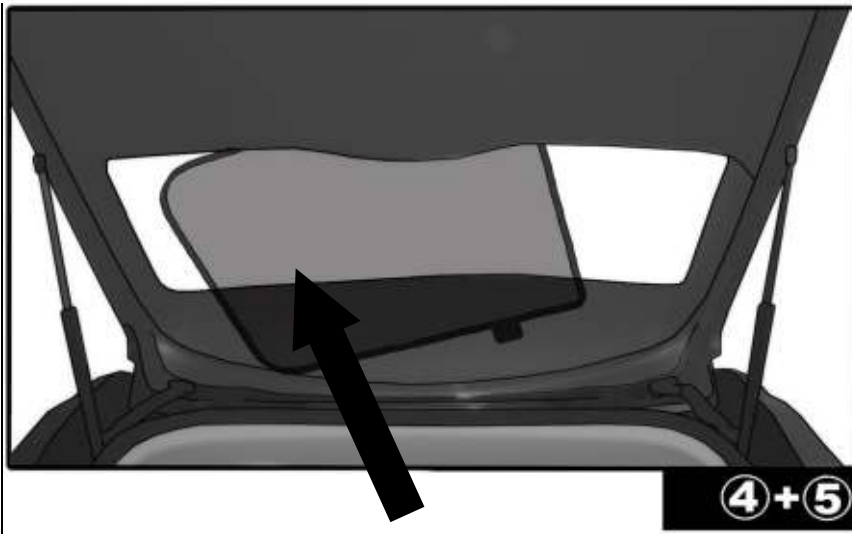

REAR SHADE INSTALLATION