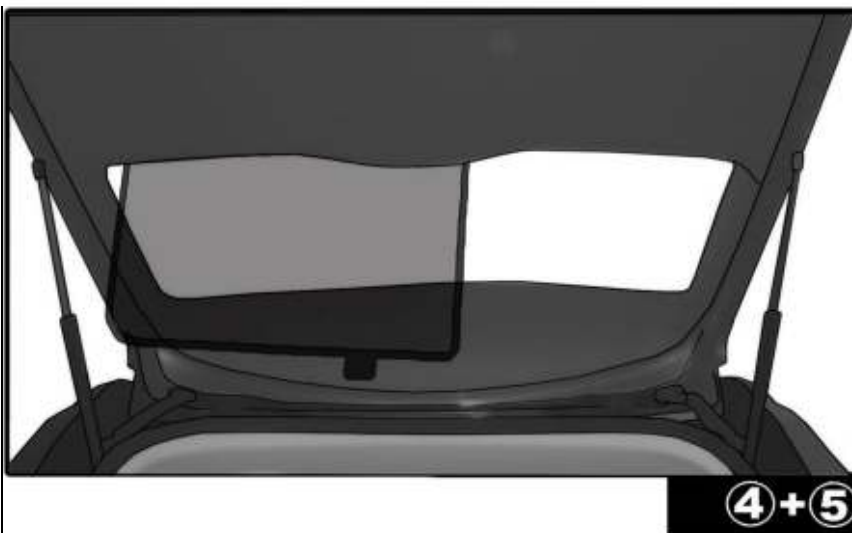

REAR SHADE INSTALLATION