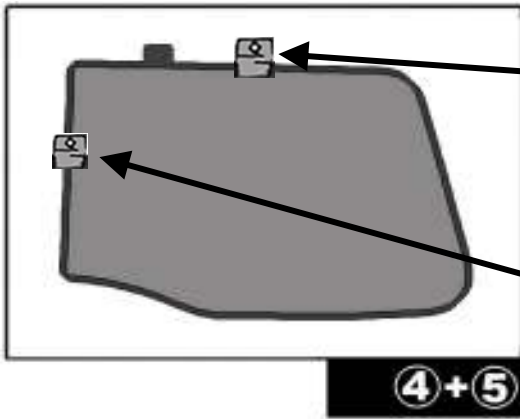

REAR SHADE INSTALLATION