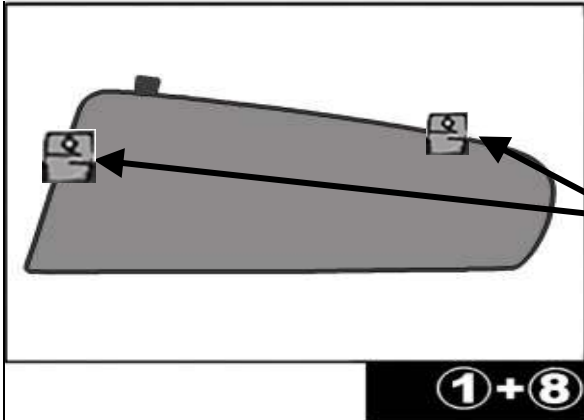

SIDE SHADE INSTALLATION