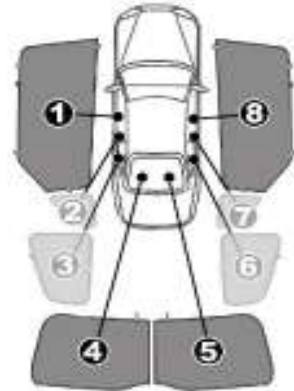

INSTALLATION INSTRUCTIONS

VW BORA 4 DOOR

VW-BORA-4-A

COMPONENTS INCLUDED

SHADES

FIXING CLIPS

CL-M09 x4

CL-M12 x2

CL-P14 x1

SIDE SHADE INSTALLATION

REAR SHADE INSTALLATION

REAR SHADE INSTALLATION