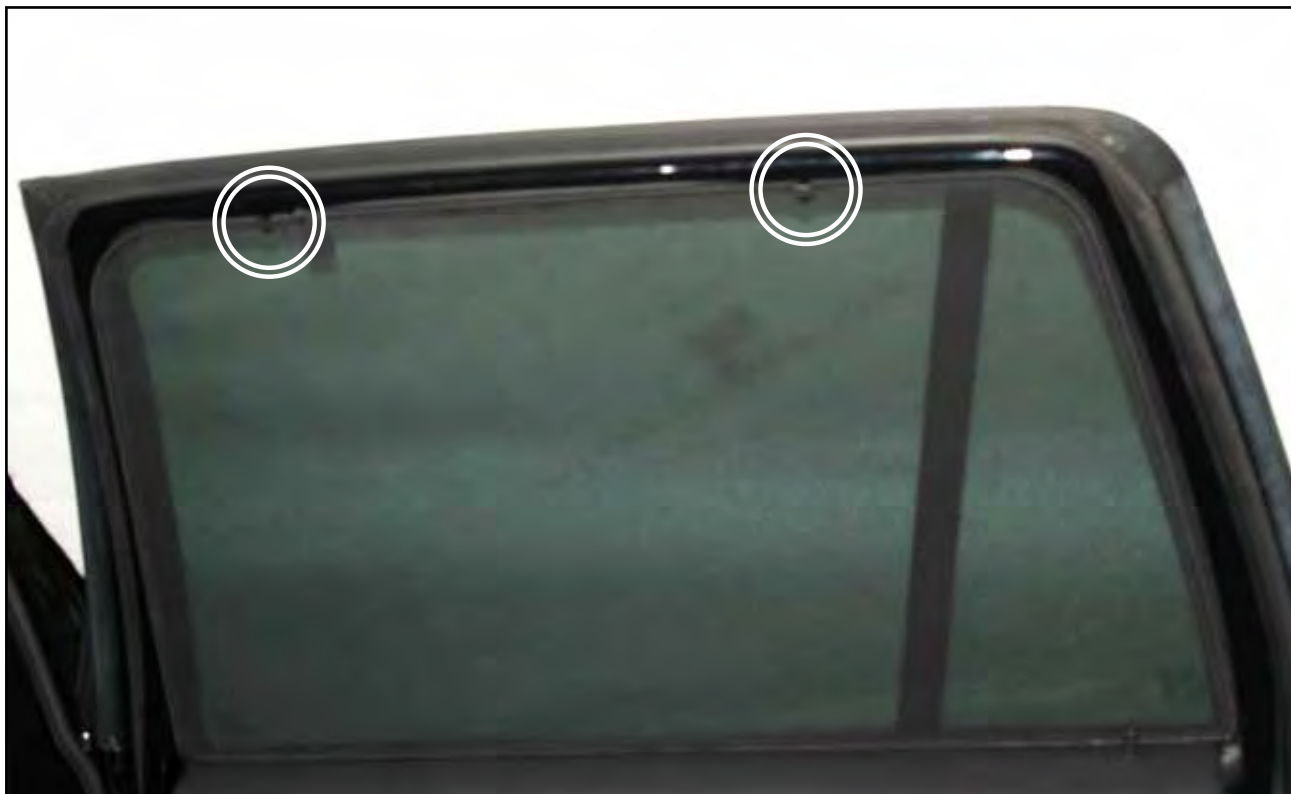

SIDE SHADE INSTALLATION