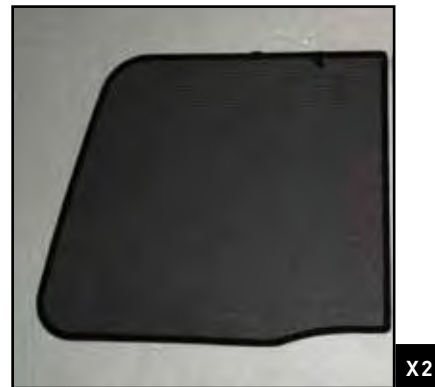

INSTALLATION INSTRUCTIONS

Volvo XC90

VOL-XC90-5-A

COMPONENTS

SHADES

FIXING CLIPS

SIDE SHADE INSTALLATION

X2