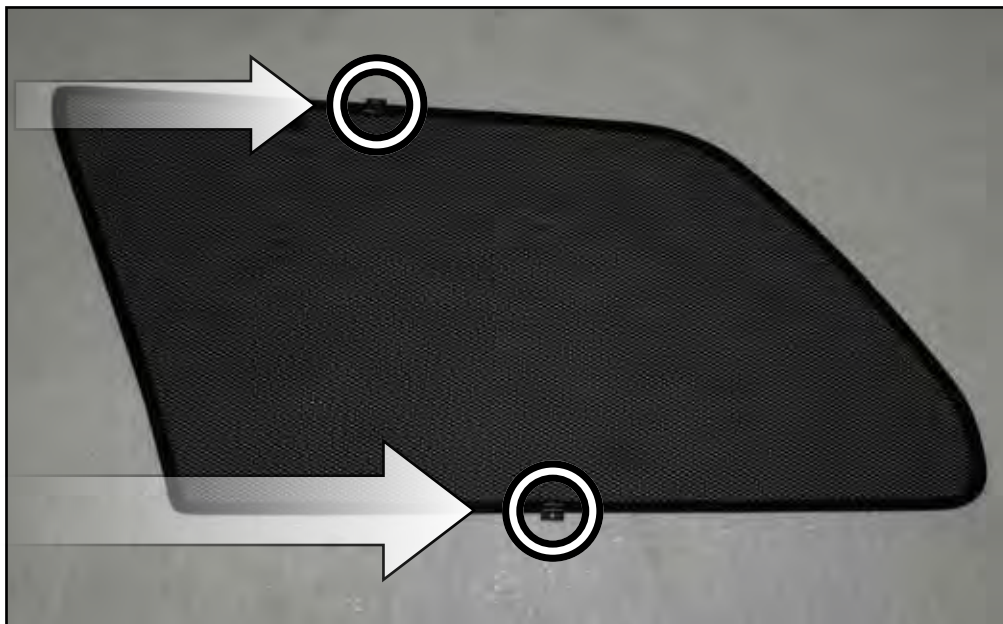

INSTALLATION INSTRUCTIONS

Volvo XC90

VOL-XC90-5-A

COMPONENTS

SHADES

FIXING CLIPS

SIDE SHADE INSTALLATION

X2

SIDE SHADE INSTALLATION

SIDE SHADE INSTALLATION

PORT/LOAD AREA SHADE INSTALLATION

PORT/LOAD AREA SHADE INSTALLATION

PORT/LOAD AREA SHADE INSTALLATION

REAR SHADE INSTALLATION

X2

REAR SHADE INSTALLATION