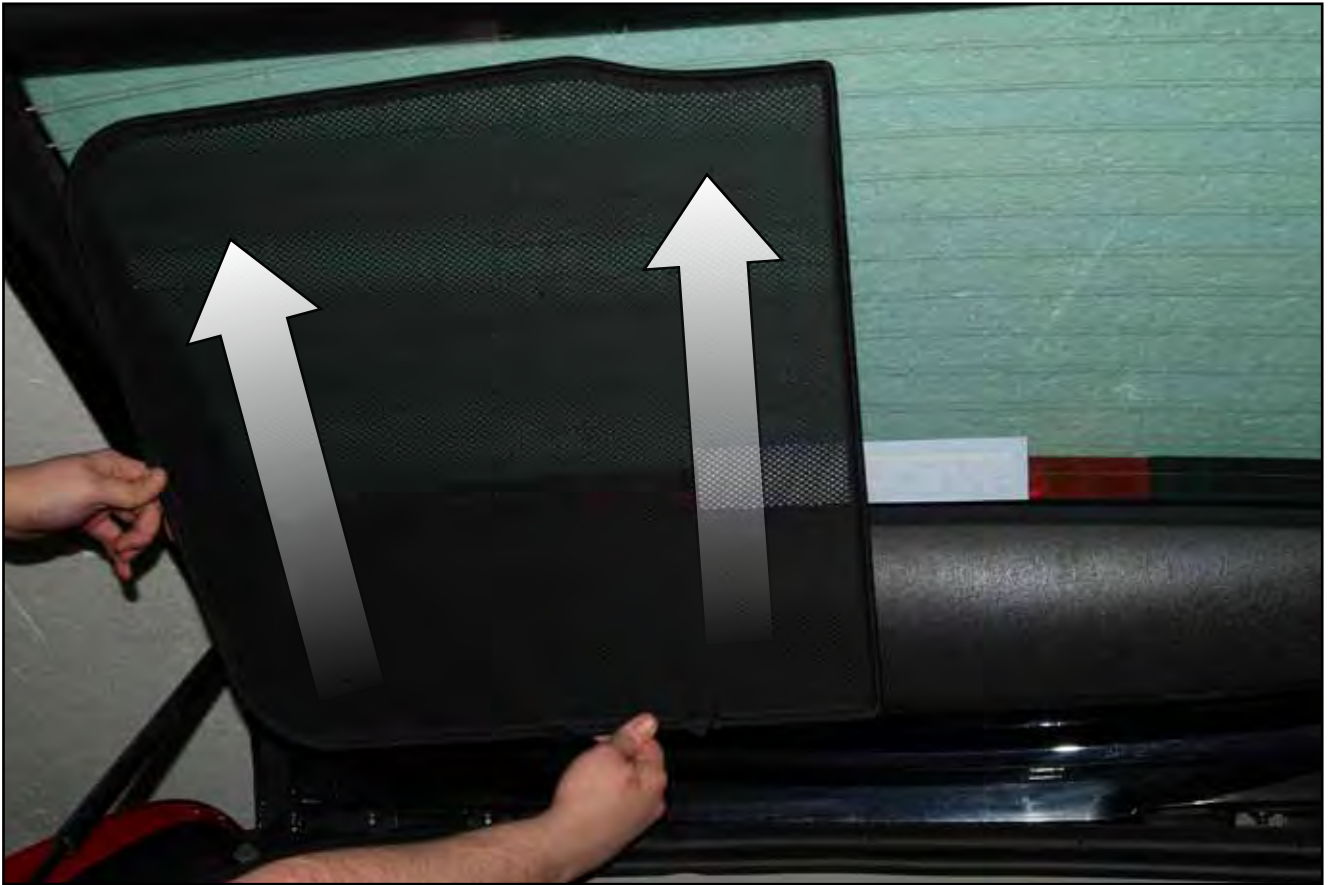

INSTALLATION INSTRUCTIONS

Volvo XC90

VOL-XC90-5-A

COMPONENTS

SHADES

FIXING CLIPS

SIDE SHADE INSTALLATION

X2

SIDE SHADE INSTALLATION

SIDE SHADE INSTALLATION

PORT/LOAD AREA SHADE INSTALLATION

PORT/LOAD AREA SHADE INSTALLATION

PORT/LOAD AREA SHADE INSTALLATION

REAR SHADE INSTALLATION

X2

REAR SHADE INSTALLATION