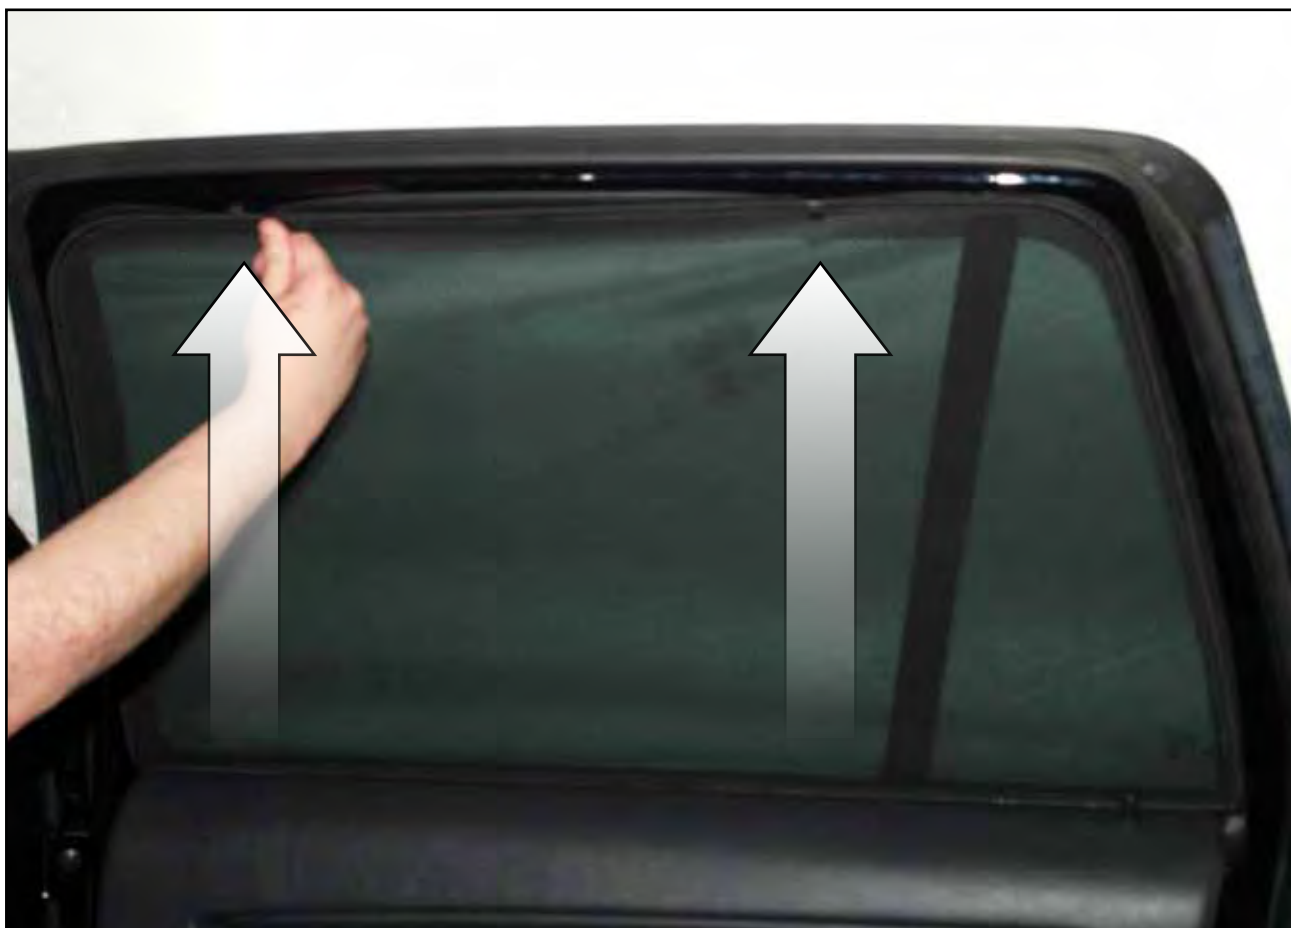

INSTALLATION INSTRUCTIONS

Volvo XC90

VOL-XC90-5-A

COMPONENTS

SHADES

FIXING CLIPS

SIDE SHADE INSTALLATION

X2

SIDE SHADE INSTALLATION

SIDE SHADE INSTALLATION

PORT/LOAD AREA SHADE INSTALLATION

PORT/LOAD AREA SHADE INSTALLATION

PORT/LOAD AREA SHADE INSTALLATION

REAR SHADE INSTALLATION

X2

REAR SHADE INSTALLATION