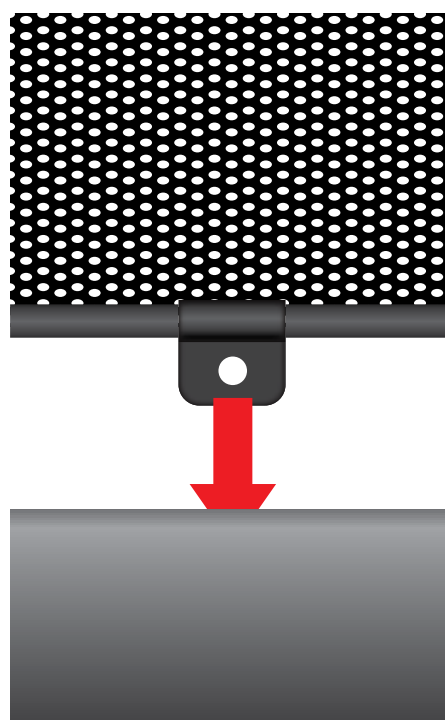

REAR SHADE INSTALLATION