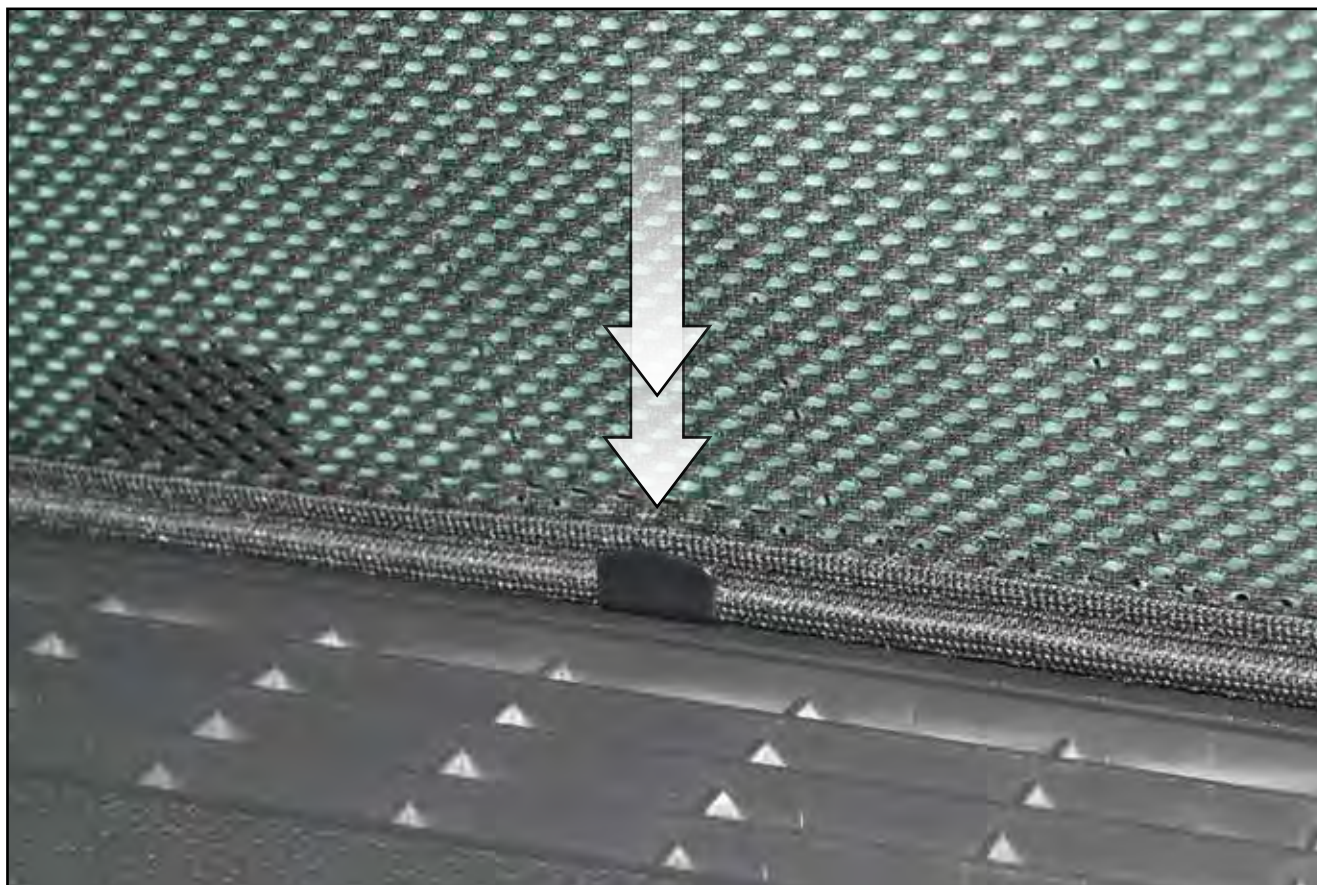

INSTALLATION INSTRUCTIONS

Volvo XC90

VOL-XC90-5-A

COMPONENTS

SHADES

FIXING CLIPS

SIDE SHADE INSTALLATION

X2

SIDE SHADE INSTALLATION

SIDE SHADE INSTALLATION

PORT/LOAD AREA SHADE INSTALLATION

PORT/LOAD AREA SHADE INSTALLATION

PORT/LOAD AREA SHADE INSTALLATION

REAR SHADE INSTALLATION

X2

REAR SHADE INSTALLATION