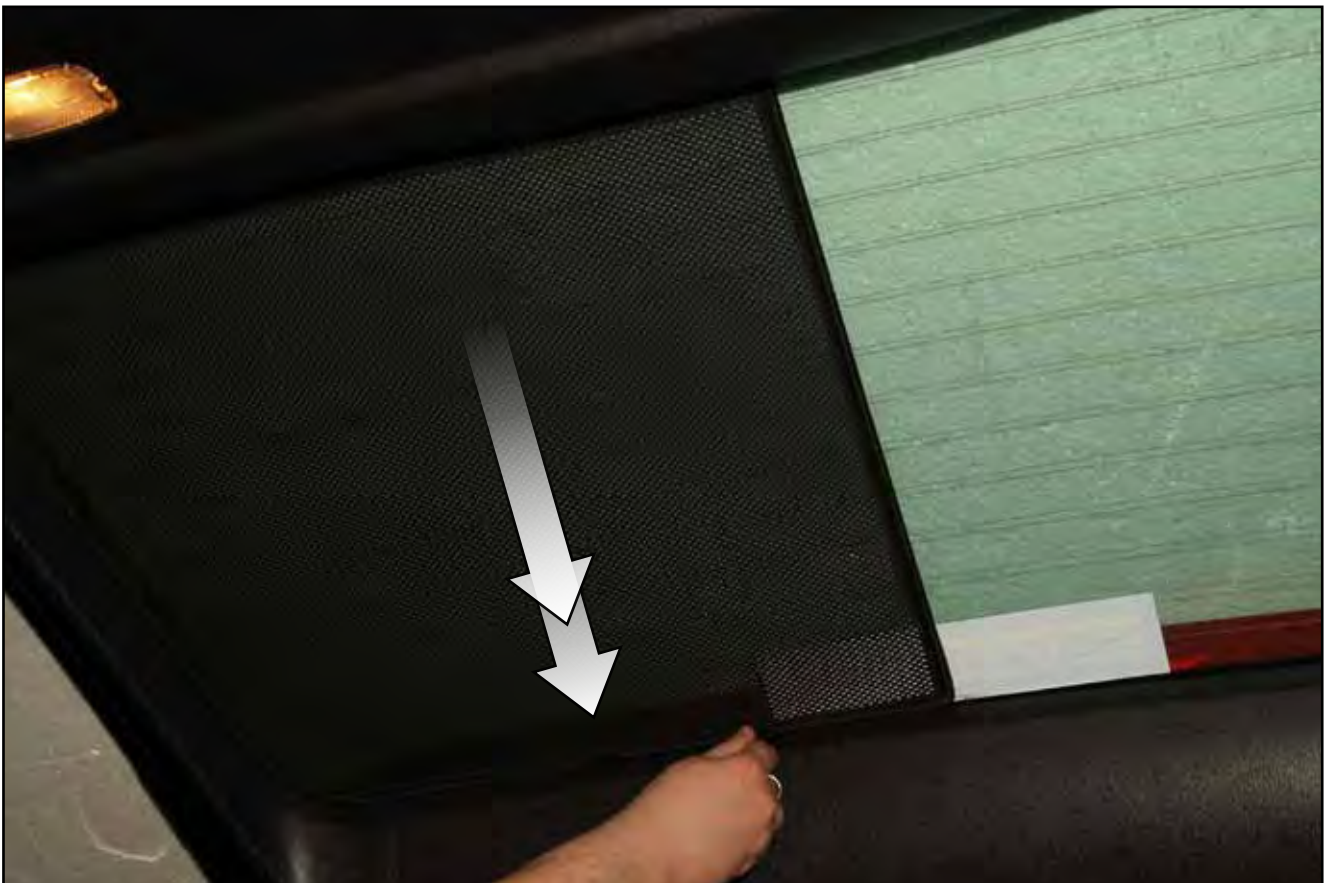

INSTALLATION INSTRUCTIONS

Volvo XC90

VOL-XC90-5-A

COMPONENTS

SHADES

FIXING CLIPS

SIDE SHADE INSTALLATION

X2

SIDE SHADE INSTALLATION

SIDE SHADE INSTALLATION

PORT/LOAD AREA SHADE INSTALLATION

PORT/LOAD AREA SHADE INSTALLATION

PORT/LOAD AREA SHADE INSTALLATION

REAR SHADE INSTALLATION

X2

REAR SHADE INSTALLATION