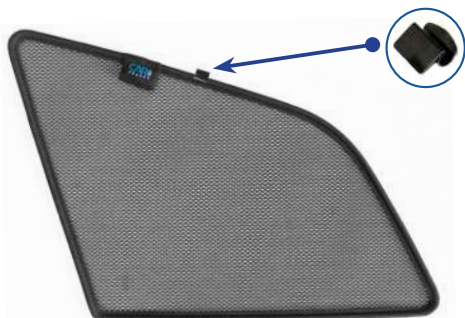

Installation

VOLVO XC60 5 DOOR
VOL-XC60-5-B

Components Needed

Port Shade Installation

STEP 1