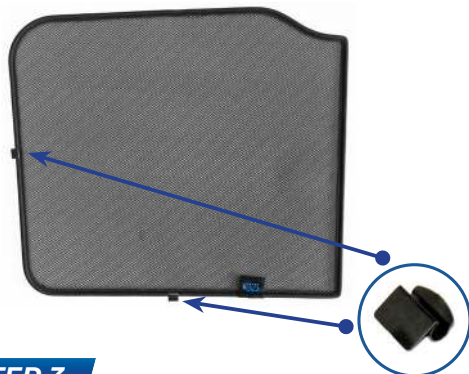

Installation

VOLVO XC60 5 DOOR
VOL-XC60-5-B

Components Needed

Tailgate Shades

CL-M02 x 2

CL-M14 x 1

Tailgate Shade Installation

STEP 1