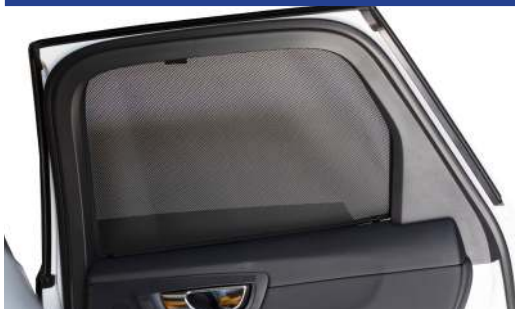

STEP 5

STEP 6

Installation

VOLVO XC60 5 DOOR
VOL-XC60-5-B

Side Shade Installation

STEP 7

View from the inside side.

STEP 8

Ensure clips are behind seals.

STEP 9

Repeat this whole process for the other side.

Installation

VOLVO XC60 5 DOOR
VOL-XC60-5-B

Components Needed

Port Shades

CL-M02 x 2