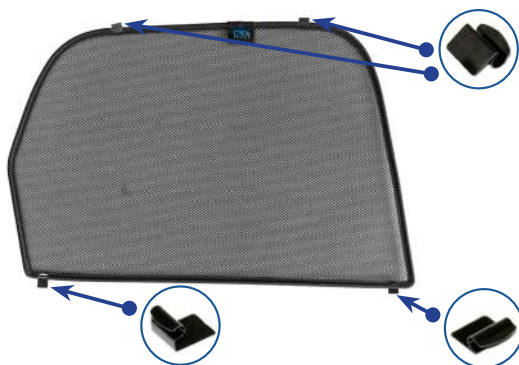

Installation Manual

VOLVO XC60 5 DOOR
VOL-XC60-5-B

Shades

Side Shades

Port Shades

Tailgate Shades

Fixing Clips

CL-M02 x 10

CL-M12 x 2

CL-M13 x 2

CL-M14 x 1

Installation

VOLVO XC60 5 DOOR
VOL-XC60-5-B

Components Needed

Side Shades

CL-M12 x 2

CL-M03 x 2

CL-M02 x 4

Side Shade Installation

STEP 1

STEP 2

Shade fits from the outside

STEP 3

STEP 4