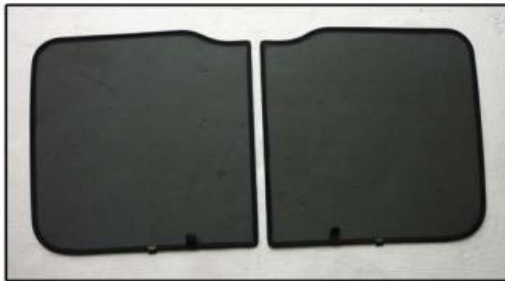

INSTALLATION INSTRUCTIONS

Volvo XC60 5dr

VOL-XC60-5-A

COMPONENTS INCLUDED

SHADES

SIDE WINDOWS X2

PORT WINDOW X2

TAILGATE WINDOW X2

FIXING CLIPS

X6

X4

SIDE SHADE INSTALLATION

SIDE SHADE INSTALLATION

PORT SHADE INSTALLATION

PORT SHADE INSTALLATION

TAILGATE SHADE INSTALLATION