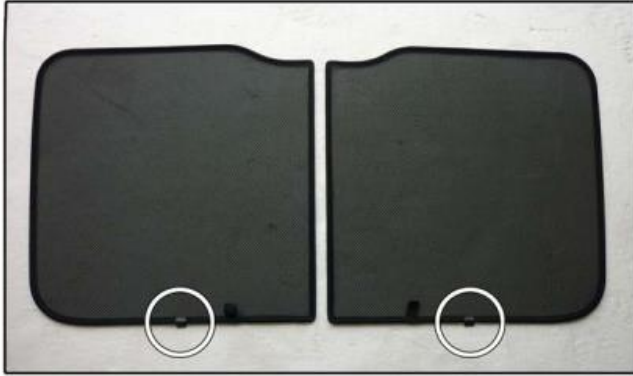

INSTALLATION INSTRUCTIONS

Volvo XC60 5dr

VOL-XC60-5-A

COMPONENTS INCLUDED

SHADES

SIDE WINDOWS X2

PORT WINDOW X2

TAILGATE WINDOW X2

FIXING CLIPS

X6

X4

SIDE SHADE INSTALLATION

SIDE SHADE INSTALLATION

PORT SHADE INSTALLATION

PORT SHADE INSTALLATION

TAILGATE SHADE INSTALLATION