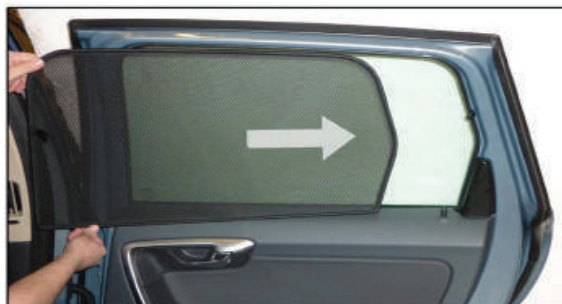

Installation Manual

VOLVO XC60 5DR
VOL-XC60-5-A-18

COMPONENTS INCLUDED

x 2

FIXING CLIPS

CL-M05 x 4

SIDE SHADE INSTALLATION

Installation

VOLVO XC60 5DR
VOL-XC60-5-A-18

SIDE SHADE INSTALLATION