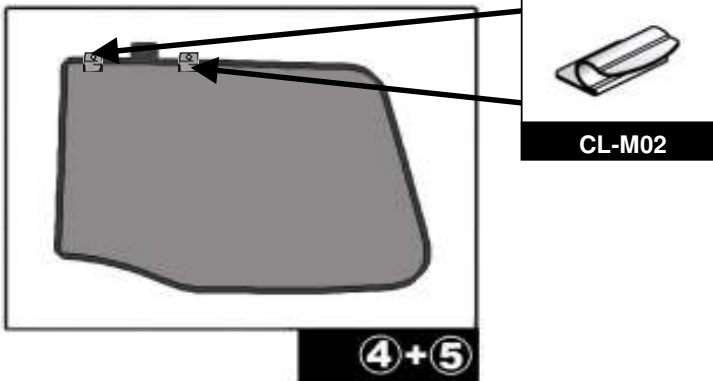

2nd SIDE SHADE INSTALLATION

②+⑦

②+⑦

QUARTER LIGHT SHADE INSTALLATION

CL-M02

REAR SHADE INSTALLATION

REAR SHADE INSTALLATION

The pictures shown are for illustration only and do not reflect the actual size or shape of the shades