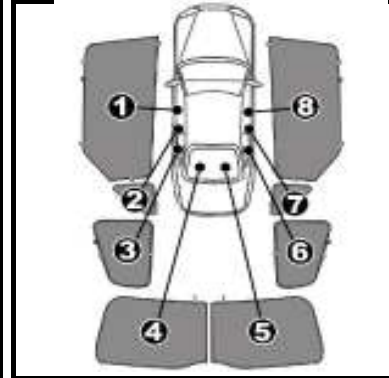

INSTALLATION INSTRUCTIONS

VOLVO V60 ESTATE

VOL-V60-E-A

COMPONENTS INCLUDED

SHADES

FIXING CLIPS

CL-M02 x10

CL-M04 x4

2nd SIDE SHADE INSTALLATION

②+⑦

②+⑦

QUARTER LIGHT SHADE INSTALLATION

CL-M02

REAR SHADE INSTALLATION

REAR SHADE INSTALLATION

The pictures shown are for illustration only and do not reflect the actual size or shape of the shades