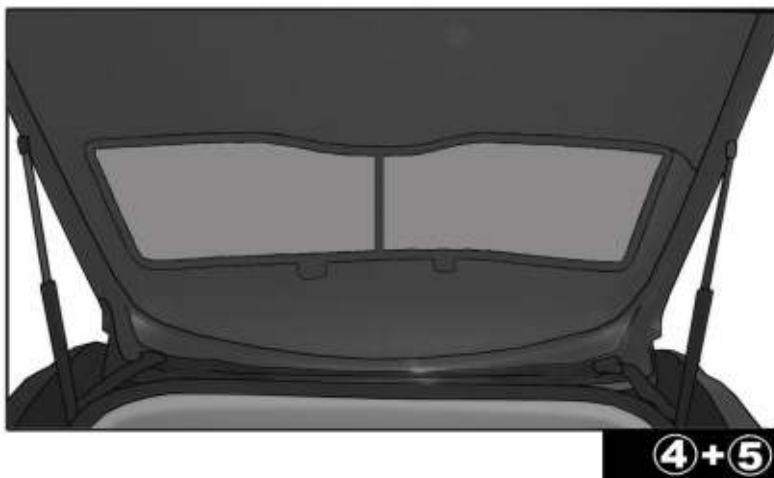

2nd SIDE SHADE INSTALLATION

②+⑦

②+⑦

QUARTER LIGHT SHADE INSTALLATION

CL-M02

REAR SHADE INSTALLATION

REAR SHADE INSTALLATION

The pictures shown are for illustration only and do not reflect the actual size or shape of the shades