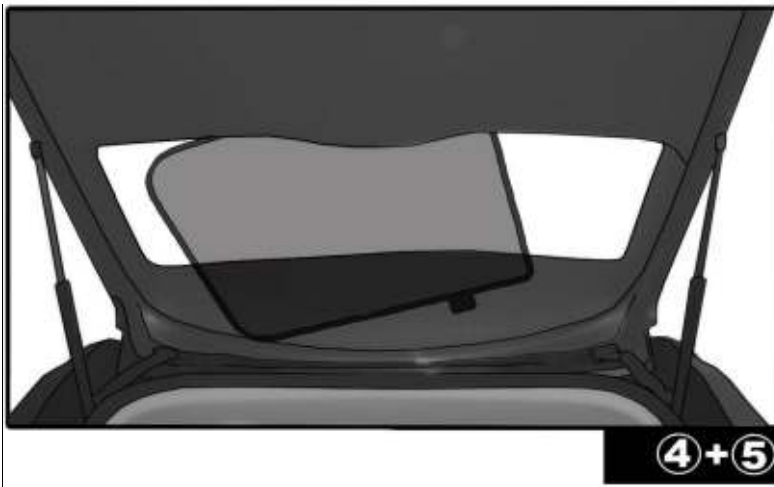

2nd SIDE SHADE INSTALLATION

②+⑦

②+⑦

QUARTER LIGHT SHADE INSTALLATION

CL-M02

REAR SHADE INSTALLATION

REAR SHADE INSTALLATION

The pictures shown are for illustration only and do not reflect the actual size or shape of the shades