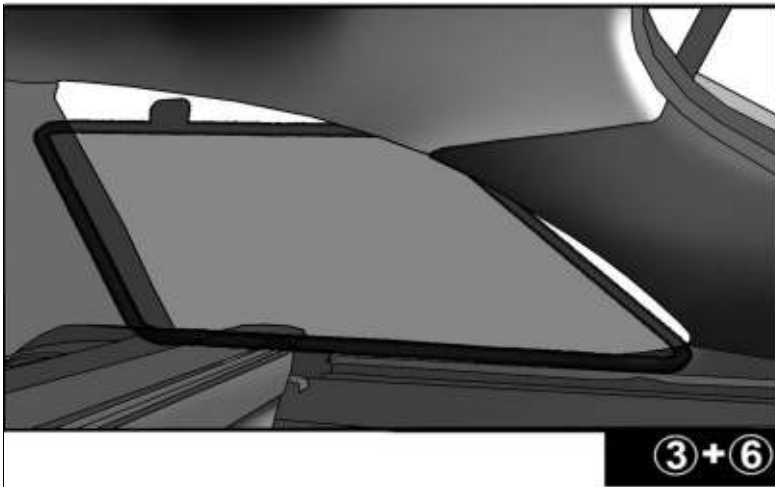

2nd SIDE SHADE INSTALLATION

②+⑦

②+⑦

QUARTER LIGHT SHADE INSTALLATION

CL-M02

REAR SHADE INSTALLATION

REAR SHADE INSTALLATION

The pictures shown are for illustration only and do not reflect the actual size or shape of the shades