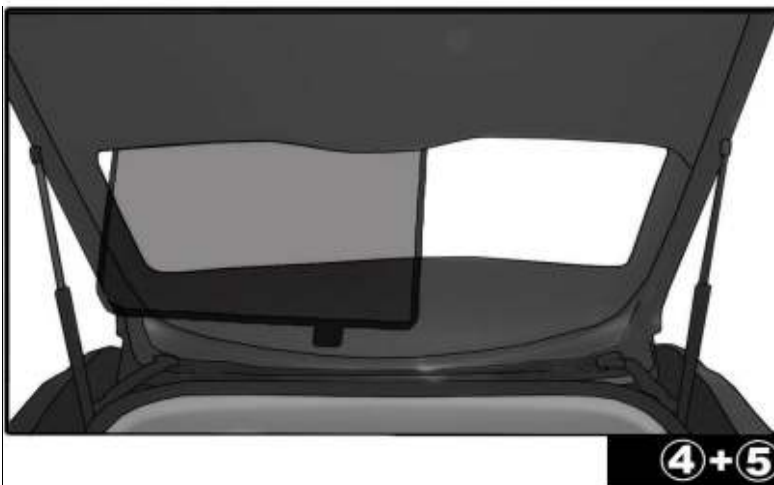

2nd SIDE SHADE INSTALLATION

②+⑦

②+⑦

QUARTER LIGHT SHADE INSTALLATION

CL-M02

REAR SHADE INSTALLATION

REAR SHADE INSTALLATION

The pictures shown are for illustration only and do not reflect the actual size or shape of the shades