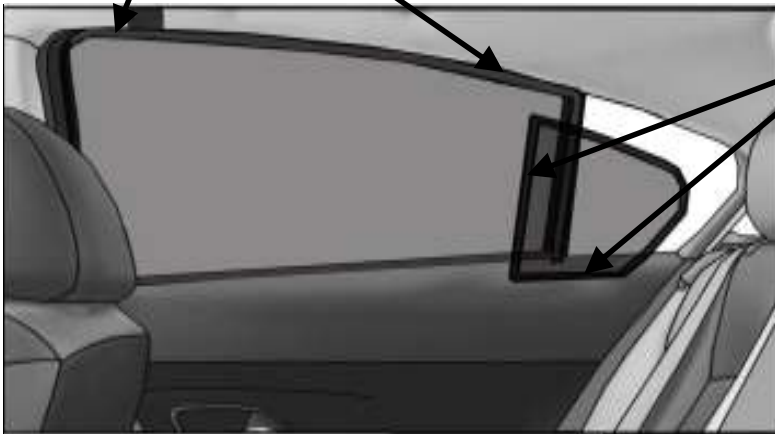

2nd SIDE SHADE INSTALLATION

②+⑦