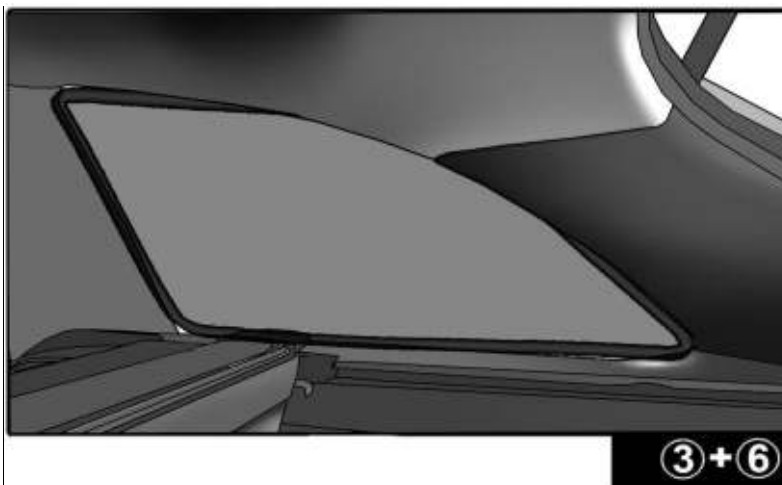

2nd SIDE SHADE INSTALLATION

②+⑦

②+⑦

QUARTER LIGHT SHADE INSTALLATION

CL-M02

REAR SHADE INSTALLATION

REAR SHADE INSTALLATION

The pictures shown are for illustration only and do not reflect the actual size or shape of the shades