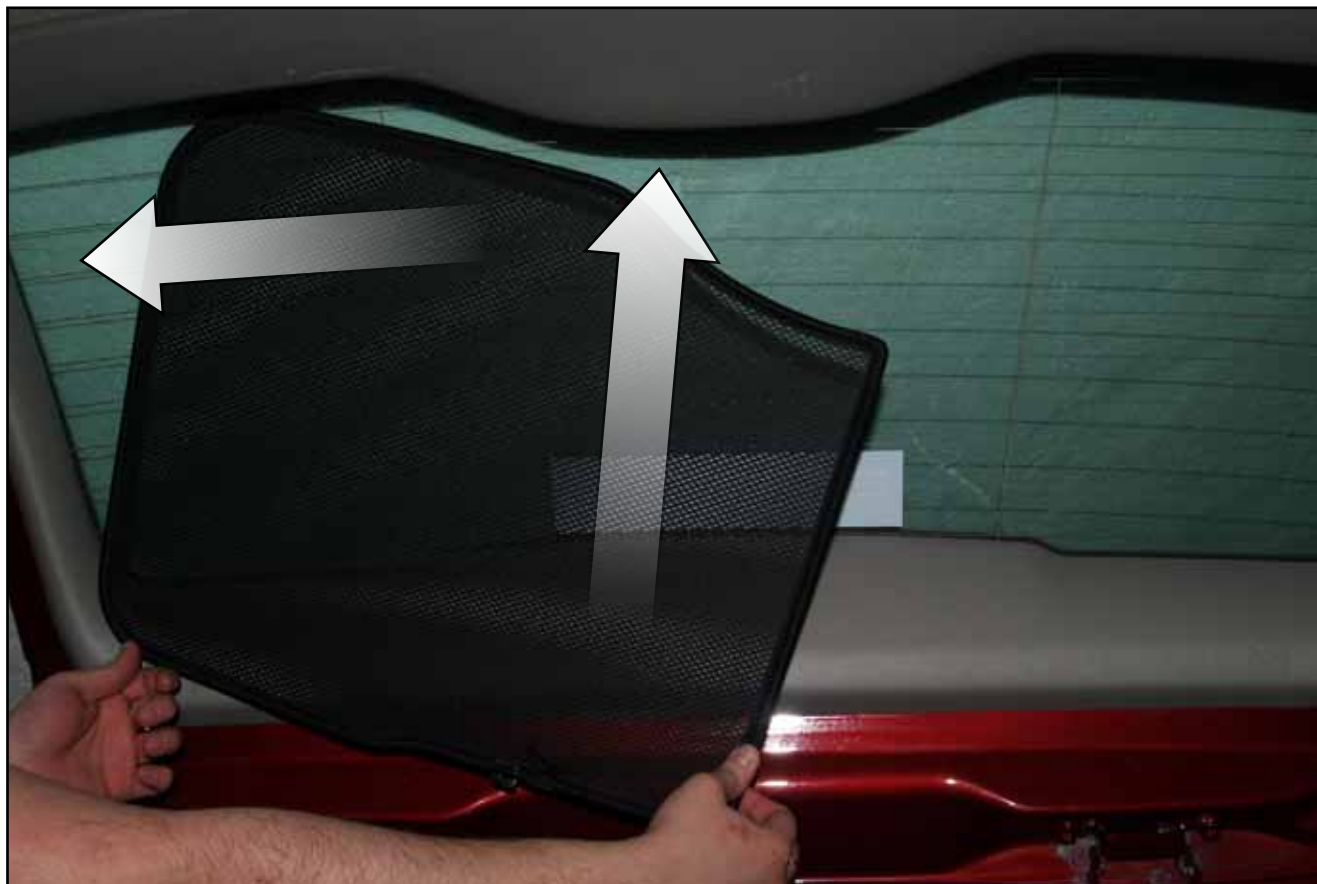

INSTALLATION INSTRUCTIONS

Volvo V50

VOL-V50-E-A

COMPONENTS

SHADES

FIXING CLIPS

SIDE SHADE INSTALLATION

SIDE SHADE INSTALLATION

PORT/LOAD AREA SHADE INSTALLATION

PORT/LOAD AREA SHADE INSTALLATION

PORT/LOAD AREA SHADE INSTALLATION

REAR SHADE INSTALLATION

X2

REAR SHADE INSTALLATION

REAR SHADE INSTALLATION

REAR SHADE INSTALLATION