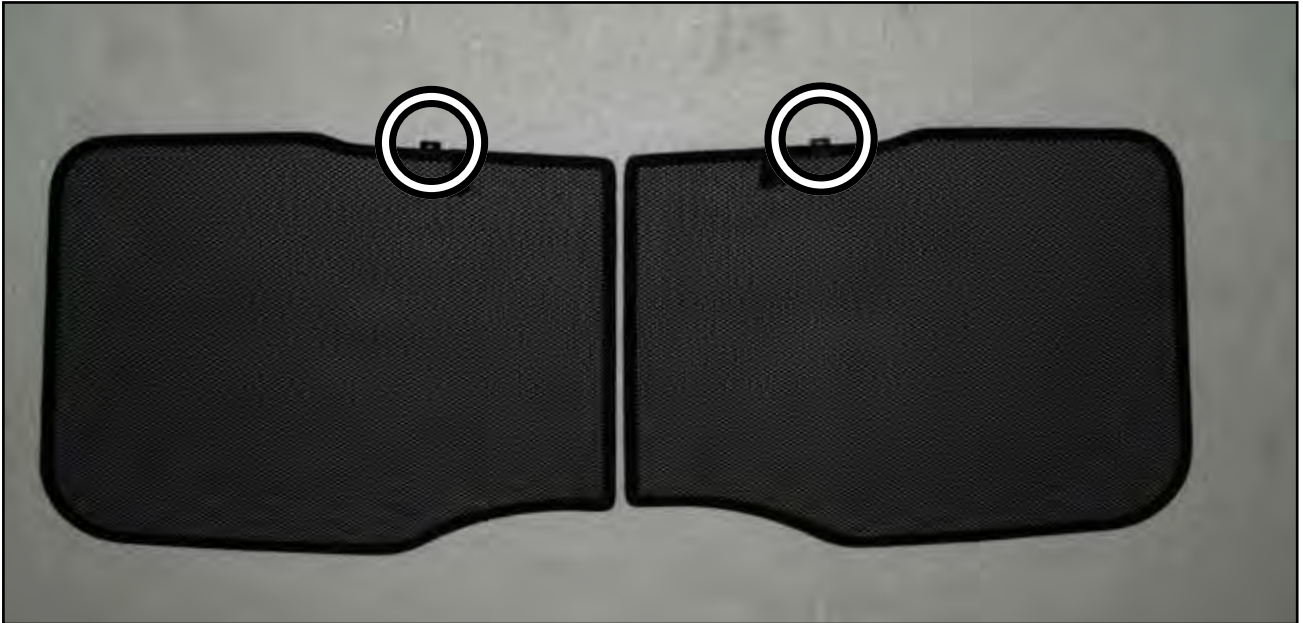

INSTALLATION INSTRUCTIONS

Volvo V50

VOL-V50-E-A

COMPONENTS

SHADES

FIXING CLIPS

SIDE SHADE INSTALLATION

SIDE SHADE INSTALLATION

PORT/LOAD AREA SHADE INSTALLATION

PORT/LOAD AREA SHADE INSTALLATION

PORT/LOAD AREA SHADE INSTALLATION

REAR SHADE INSTALLATION

X2

REAR SHADE INSTALLATION

REAR SHADE INSTALLATION

REAR SHADE INSTALLATION