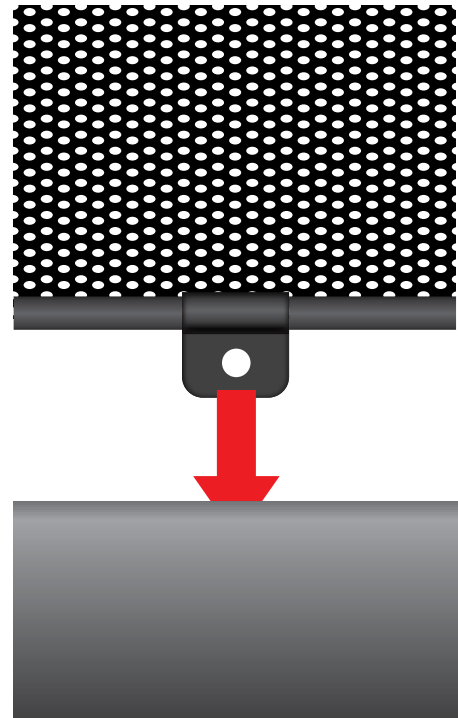

INSTALLATION INSTRUCTIONS

Volvo V50

VOL-V50-E-A

COMPONENTS

SHADES

FIXING CLIPS

SIDE SHADE INSTALLATION

SIDE SHADE INSTALLATION

PORT/LOAD AREA SHADE INSTALLATION

PORT/LOAD AREA SHADE INSTALLATION

PORT/LOAD AREA SHADE INSTALLATION

REAR SHADE INSTALLATION

X2

REAR SHADE INSTALLATION

REAR SHADE INSTALLATION

REAR SHADE INSTALLATION