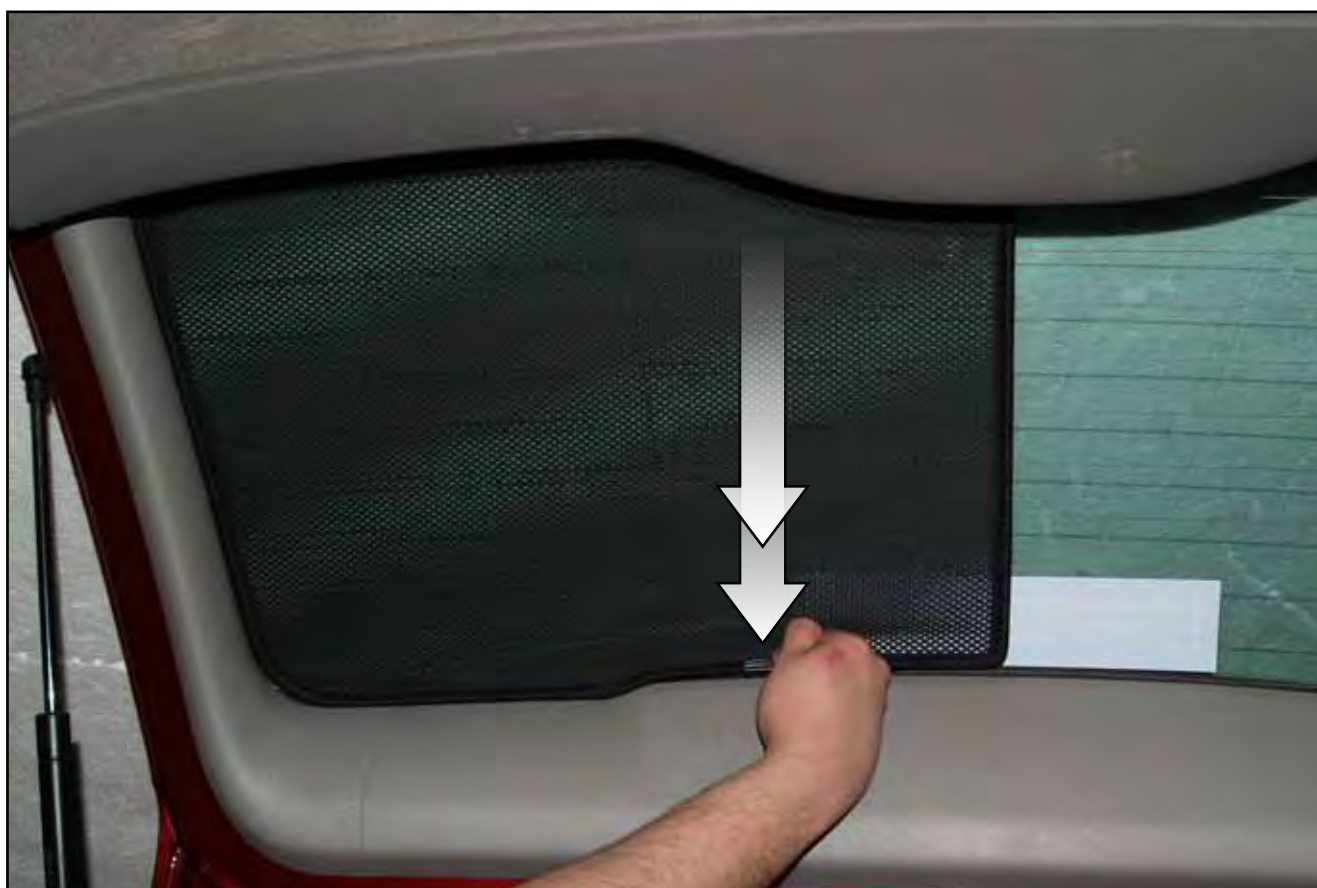

INSTALLATION INSTRUCTIONS

Volvo V50

VOL-V50-E-A

COMPONENTS

SHADES

FIXING CLIPS

SIDE SHADE INSTALLATION

SIDE SHADE INSTALLATION

PORT/LOAD AREA SHADE INSTALLATION

PORT/LOAD AREA SHADE INSTALLATION

PORT/LOAD AREA SHADE INSTALLATION

REAR SHADE INSTALLATION

X2

REAR SHADE INSTALLATION

REAR SHADE INSTALLATION

REAR SHADE INSTALLATION