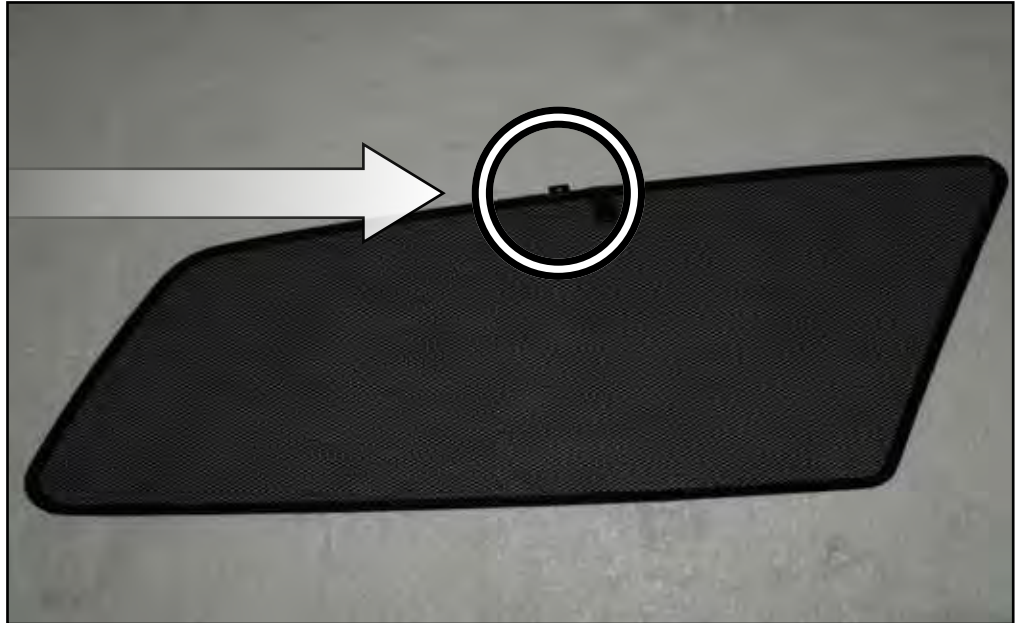

PORT/LOAD AREA SHADE INSTALLATION