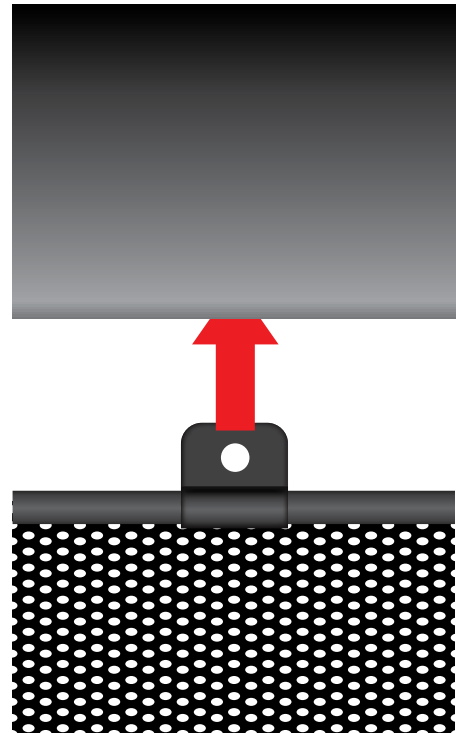

PORT/LOAD AREA SHADE INSTALLATION