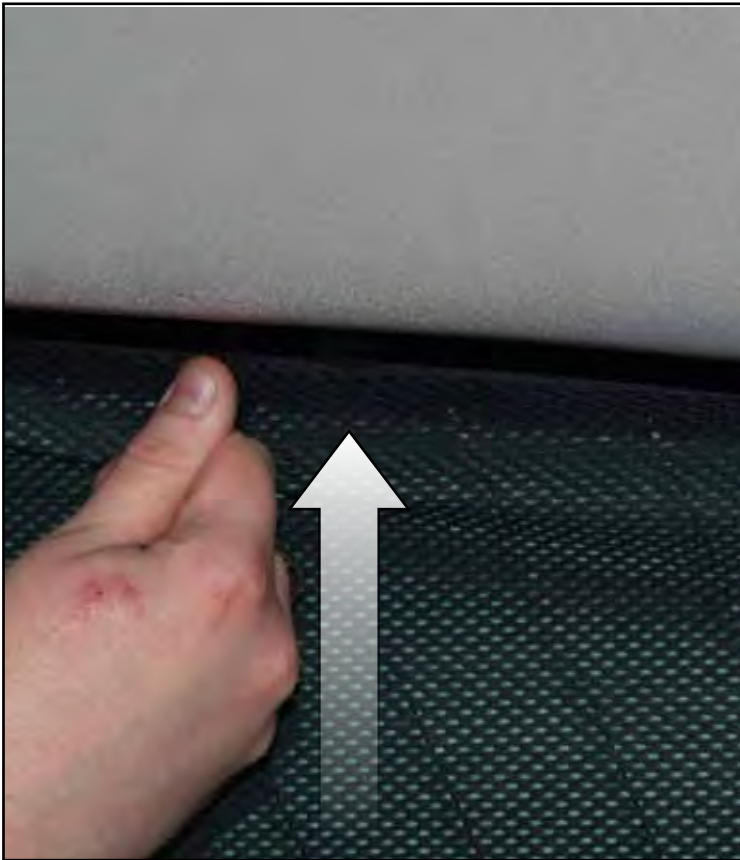

INSTALLATION INSTRUCTIONS

Volvo V50

VOL-V50-E-A

COMPONENTS

SHADES

FIXING CLIPS

SIDE SHADE INSTALLATION

SIDE SHADE INSTALLATION

PORT/LOAD AREA SHADE INSTALLATION

PORT/LOAD AREA SHADE INSTALLATION

PORT/LOAD AREA SHADE INSTALLATION

REAR SHADE INSTALLATION

X2

REAR SHADE INSTALLATION

REAR SHADE INSTALLATION

REAR SHADE INSTALLATION