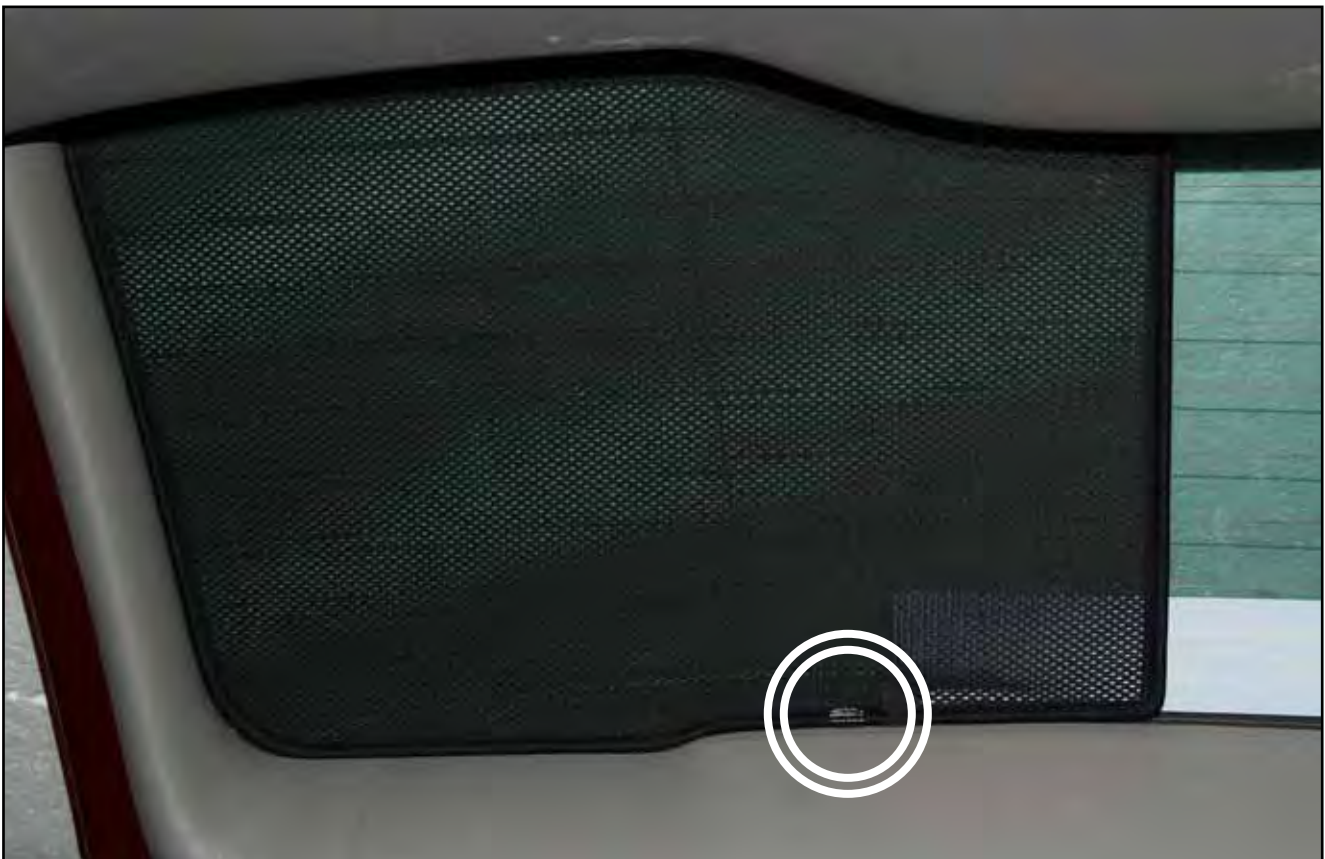

INSTALLATION INSTRUCTIONS

Volvo V50

VOL-V50-E-A

COMPONENTS

SHADES

FIXING CLIPS

SIDE SHADE INSTALLATION

SIDE SHADE INSTALLATION

PORT/LOAD AREA SHADE INSTALLATION

PORT/LOAD AREA SHADE INSTALLATION

PORT/LOAD AREA SHADE INSTALLATION

REAR SHADE INSTALLATION

X2

REAR SHADE INSTALLATION

REAR SHADE INSTALLATION

REAR SHADE INSTALLATION