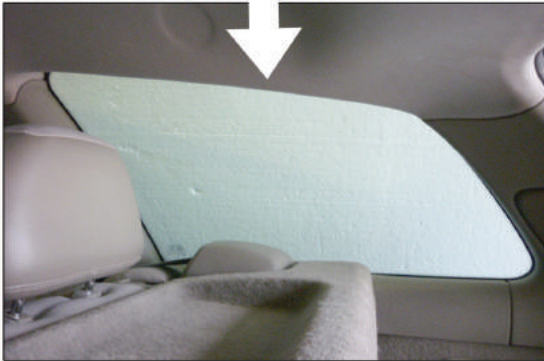

VOLVO V40 5DR

VOL-V40-E-X

SIDE SHADE INSTALLATION

X2

Installation

VOLVO V40 5DR

VOL-V40-E-X

PORT SHADE INSTALLATION