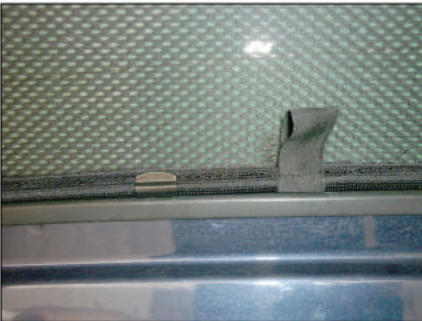

Installation

VOLVO V40 5DR

VOL-V40-E-X

TAILGATE SHADE INSTALLATION