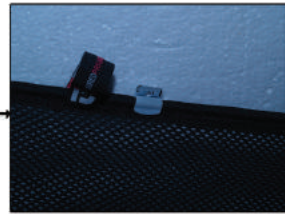

Installation Manual

VOLVO V40 5DR
VOL-V40-E-X

COMPONENTS INCLUDED

SIDE WINDOWS X2

FRONT WINDOW X2

TAILGATE WINDOW X2

CL-M02 x 4

Installation

VOLVO V40 5DR

VOL-V40-E-X

SIDE SHADE INSTALLATION

Installation

VOLVO V40 5DR

VOL-V40-E-X

SIDE SHADE INSTALLATION

Installation