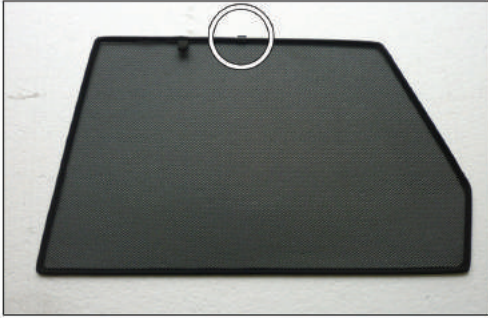

Installation Manual

VOLVO V40 5DR
VOL-V40-E-X

COMPONENTS INCLUDED

SIDE WINDOWS X2

FRONT WINDOW X2

TAILGATE WINDOW X2

CL-M02 x 4

Installation

VOLVO V40 5DR

VOL-V40-E-X

SIDE SHADE INSTALLATION

Installation

VOLVO V40 5DR

VOL-V40-E-X

SIDE SHADE INSTALLATION

Installation