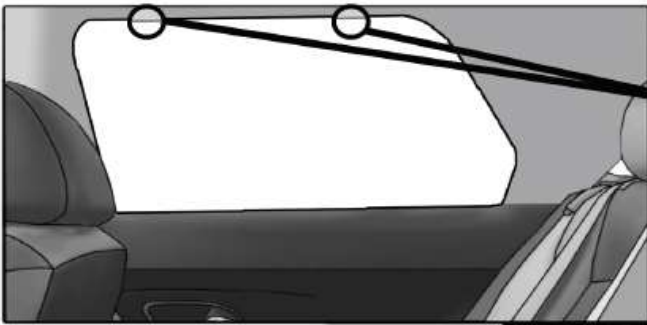

VOLVO V40

VOL-V40-5-A

COMPONENTS INCLUDED

SHADES

CLIPS

SIDE SHADE INSTALLATION

1+8

1+8