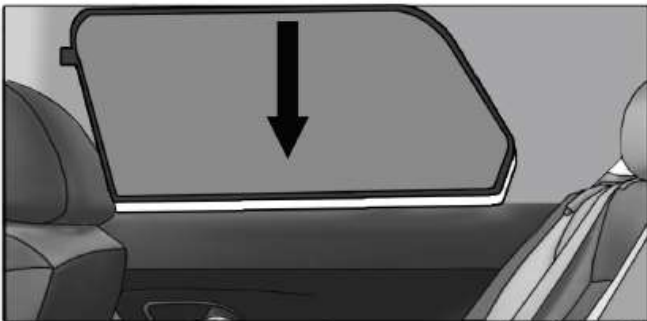

VOLVO V40

VOL-V40-5-A

COMPONENTS INCLUDED

SHADES

CLIPS

SIDE SHADE INSTALLATION

1+8

1+8