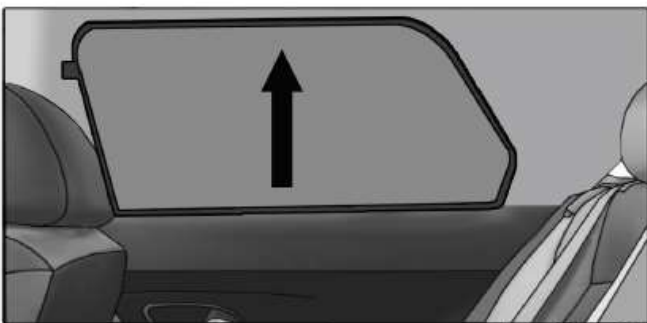

SIDE SHADE INSTALLATION

1+8

1+8

1+8

1+8

1+8