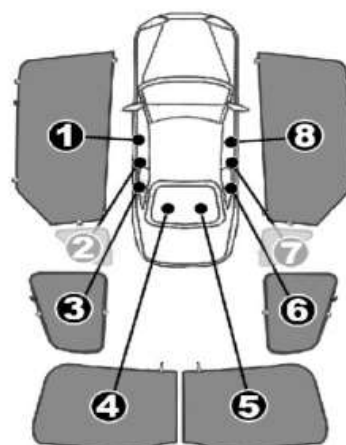

VOLVO V40

VOL-V40-5-A

COMPONENTS INCLUDED

SHADES

CLIPS

SIDE SHADE INSTALLATION

1+8

1+8