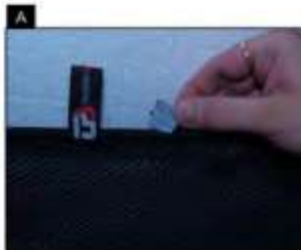

INSTALLATION INSTRUCTIONS

Volvo S80

VOL-S80-4-A

COMPONENTS INCLUDED

SHADES

FIXING CLIPS

SIDE SHADE INSTALLATION

SIDE SHADE INSTALLATION

SIDE SHADE INSTALLATION

SMALL SIDE SHADE INSTALLATION

SMALL SIDE SHADE INSTALLATION

TAILGATE SHADE INSTALLATION

TAILGATE SHADE INSTALLATION

TAILGATE SHADE INSTALLATION

X2