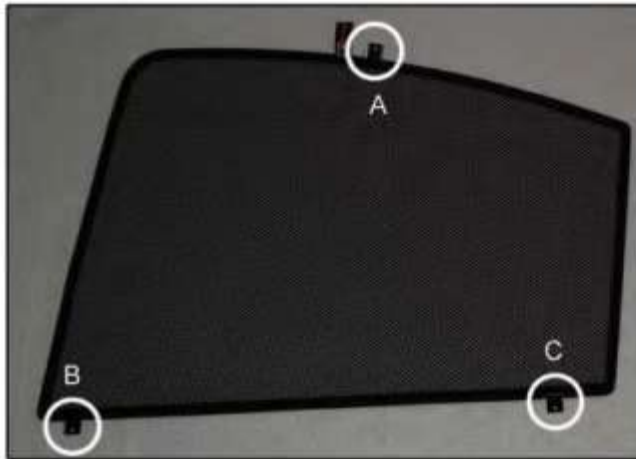

INSTALLATION INSTRUCTIONS

Volvo S80

VOL-S80-4-A

COMPONENTS INCLUDED

SHADES

FIXING CLIPS

SIDE SHADE INSTALLATION

SIDE SHADE INSTALLATION

SIDE SHADE INSTALLATION

SMALL SIDE SHADE INSTALLATION

SMALL SIDE SHADE INSTALLATION

TAILGATE SHADE INSTALLATION

TAILGATE SHADE INSTALLATION

TAILGATE SHADE INSTALLATION

X2