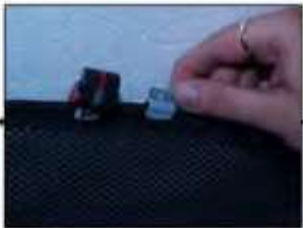

INSTALLATION INSTRUCTIONS

Volvo S60 4dr

VOL-S60-4-A

COMPONENTS INCLUDED

SHADES

SIDE WINDOW X2

TAILGATE WINDOW X2

FIXING CLIPS

X2

X6

X1

SIDE SHADE INSTALLATION

SIDE SHADE INSTALLATION

SIDE SHADE INSTALLATION

TAILGATE SHADE INSTALLATION

TAILGATE SHADE INSTALLATION