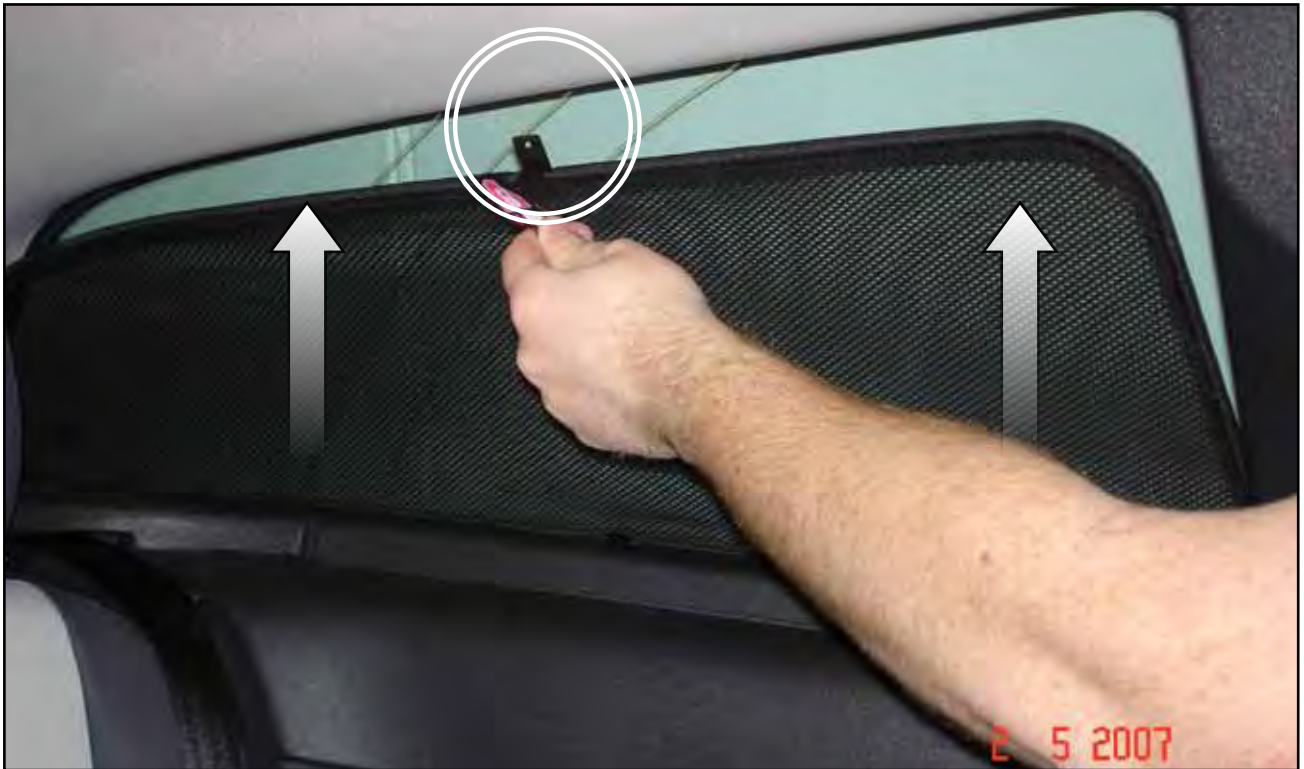

SIDE SHADE INSTALLATION