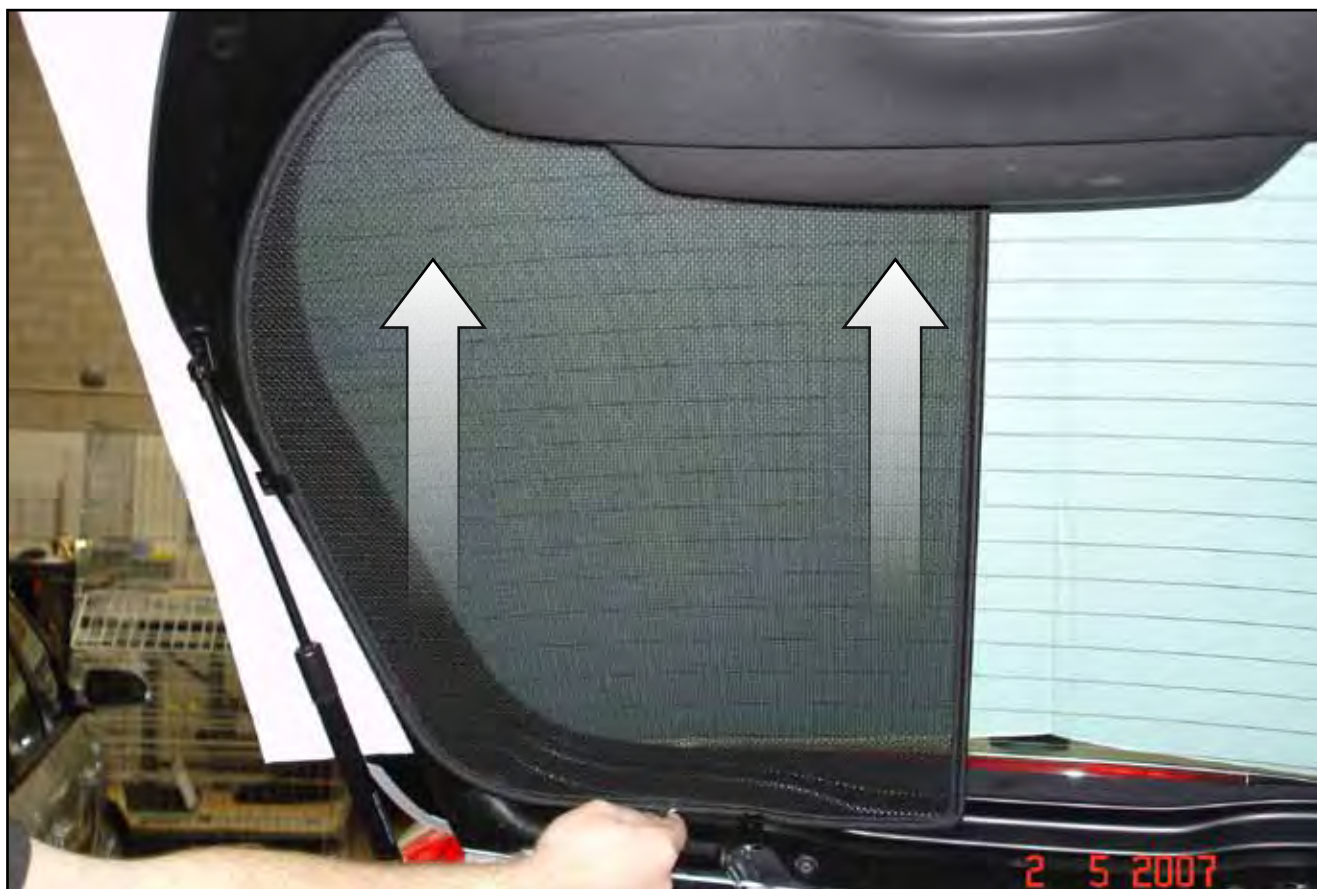

INSTALLATION INSTRUCTIONS

Volvo C30 3dr

VOL-C30-3-A

COMPONENTS

SHADES

FIXING CLIPS

SIDE SHADE INSTALLATION

X2

SIDE SHADE INSTALLATION

SIDE SHADE INSTALLATION

SIDE SHADE INSTALLATION

REAR SHADE INSTALLATION

X2

X2

REAR SHADE INSTALLATION

REAR SHADE INSTALLATION