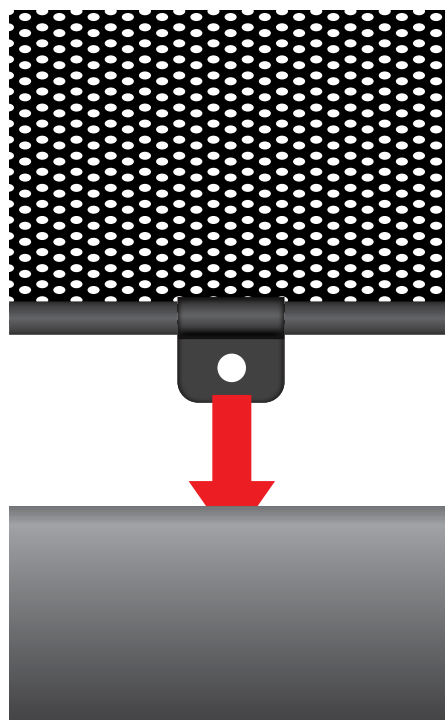

INSTALLATION INSTRUCTIONS

Volvo C30 3dr

VOL-C30-3-A

COMPONENTS

SHADES

FIXING CLIPS

SIDE SHADE INSTALLATION

X2

SIDE SHADE INSTALLATION

SIDE SHADE INSTALLATION

SIDE SHADE INSTALLATION

REAR SHADE INSTALLATION

X2

X2

REAR SHADE INSTALLATION

REAR SHADE INSTALLATION