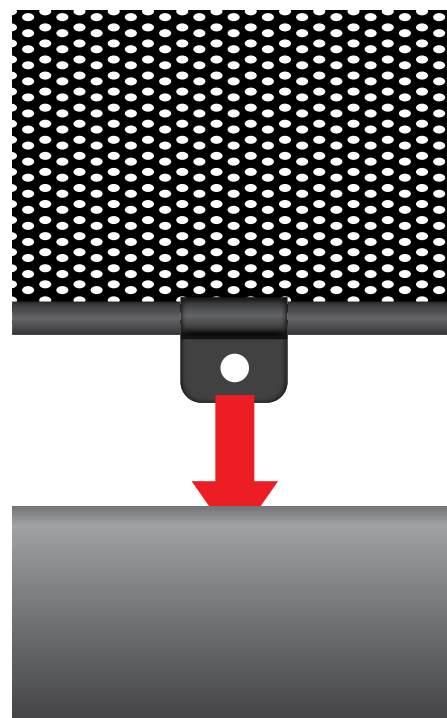

INSTALLATION INSTRUCTIONS

Volvo C30 3dr

VOL-C30-3-A

COMPONENTS

SHADES

FIXING CLIPS

SIDE SHADE INSTALLATION

X2

SIDE SHADE INSTALLATION

SIDE SHADE INSTALLATION

SIDE SHADE INSTALLATION

REAR SHADE INSTALLATION

X2

X2

REAR SHADE INSTALLATION

REAR SHADE INSTALLATION