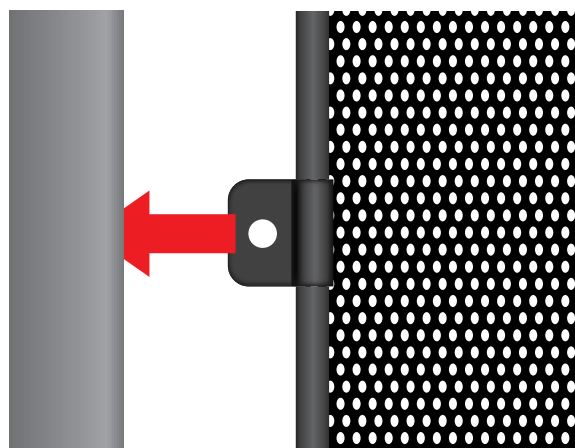

INSTALLATION INSTRUCTIONS

Volvo C30 3dr

VOL-C30-3-A

COMPONENTS

SHADES

FIXING CLIPS

SIDE SHADE INSTALLATION

X2

SIDE SHADE INSTALLATION

SIDE SHADE INSTALLATION

SIDE SHADE INSTALLATION

REAR SHADE INSTALLATION

X2

X2

REAR SHADE INSTALLATION

REAR SHADE INSTALLATION