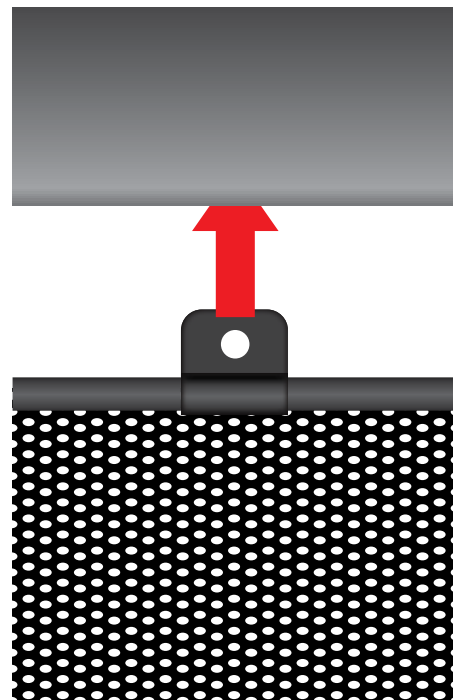

INSTALLATION INSTRUCTIONS

Volvo C30 3dr

VOL-C30-3-A

COMPONENTS

SHADES

FIXING CLIPS

SIDE SHADE INSTALLATION

X2

SIDE SHADE INSTALLATION

SIDE SHADE INSTALLATION

SIDE SHADE INSTALLATION

REAR SHADE INSTALLATION

X2

X2

REAR SHADE INSTALLATION

REAR SHADE INSTALLATION