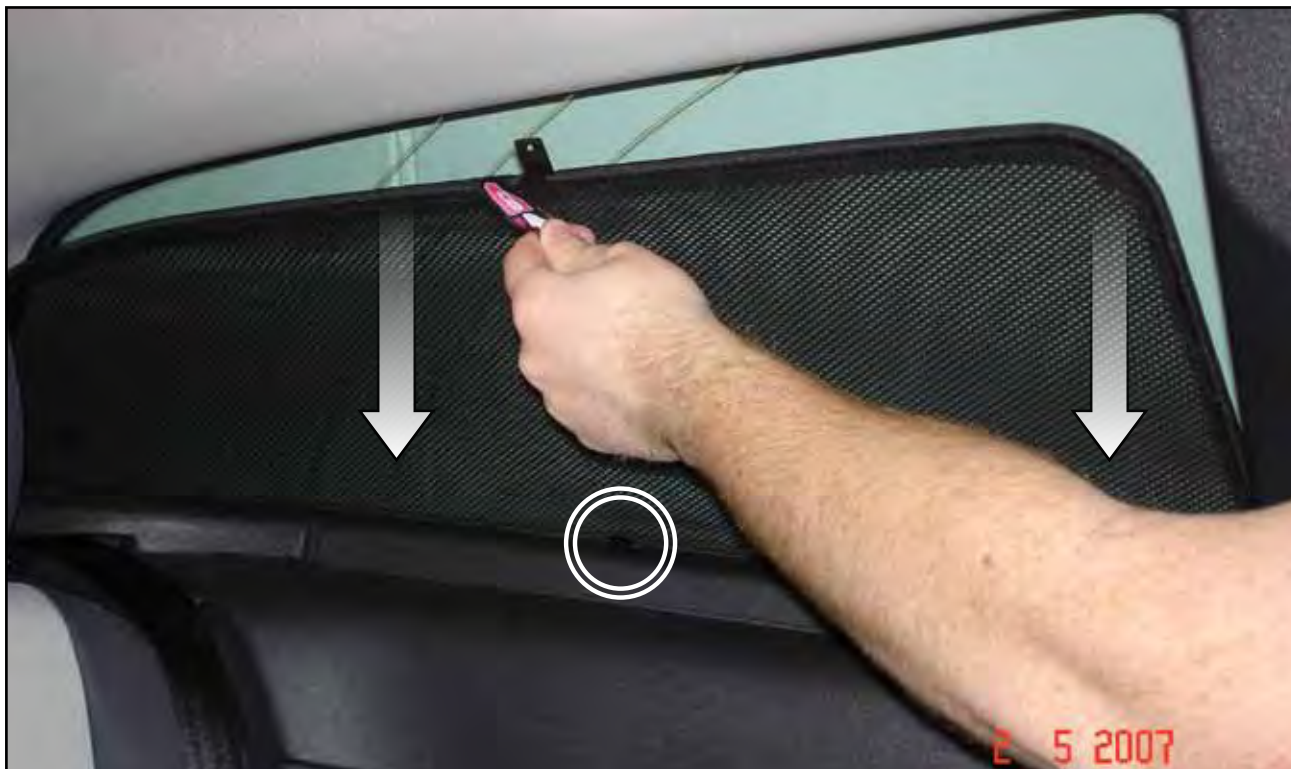

SIDE SHADE INSTALLATION