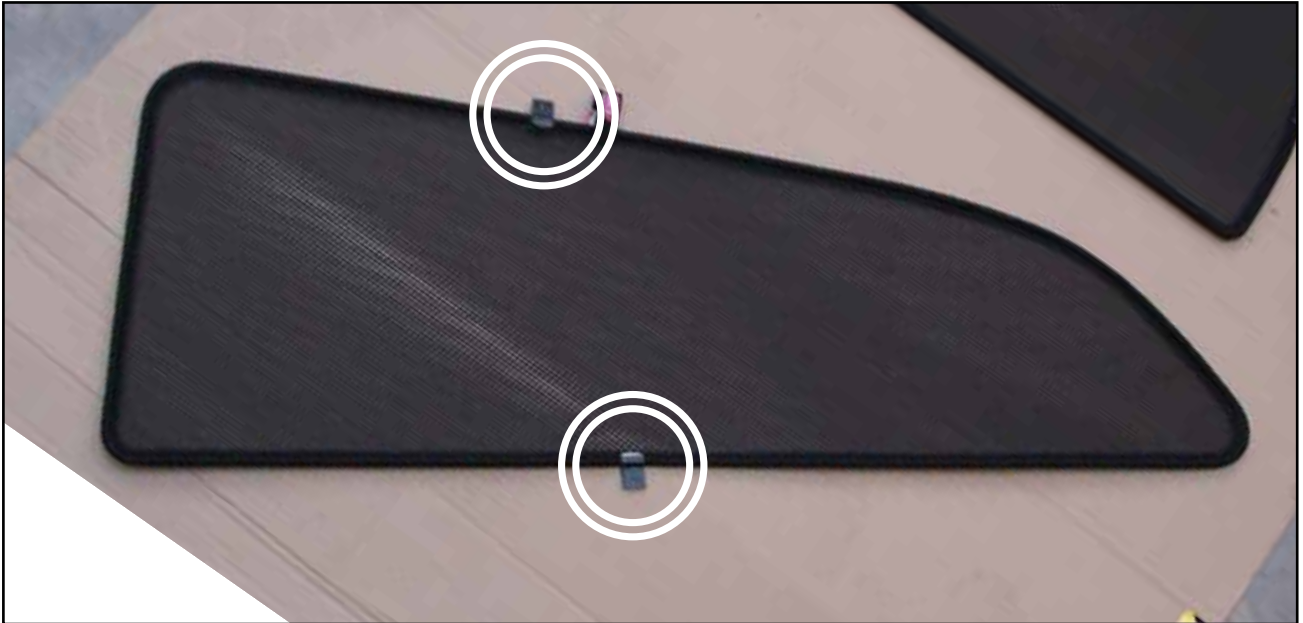

INSTALLATION INSTRUCTIONS

Volvo C30 3dr

VOL-C30-3-A

COMPONENTS

SHADES

FIXING CLIPS

SIDE SHADE INSTALLATION

X2