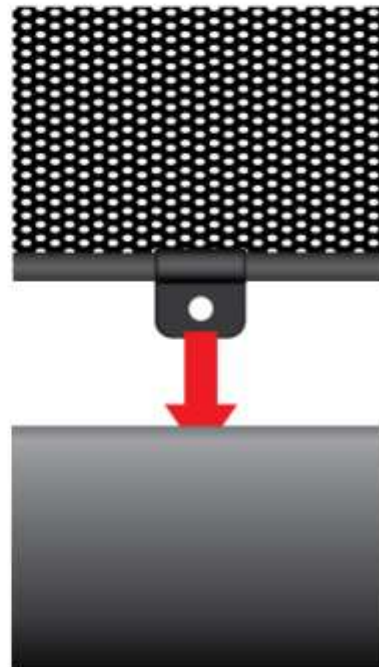

SIDE SHADE INSTALLATION