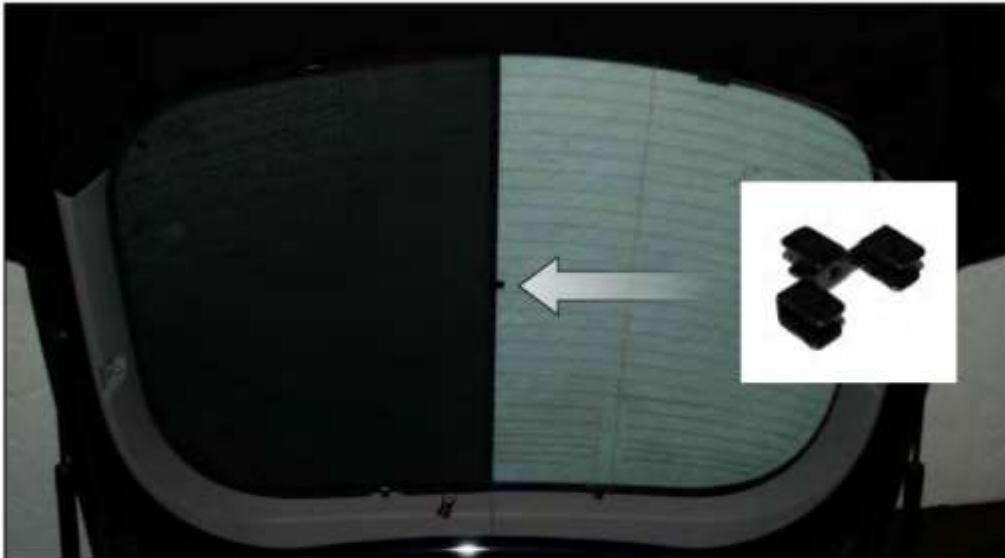

INSTALLATION INSTRUCTIONS

Vauxhall Insignia Sdr

VAU-INSI-5-A

COMPONENTS

SHADES

FIXING CLIPS

SIDE SHADE INSTALLATION

SIDE SHADE INSTALLATION

SIDE SHADE INSTALLATION

SIDE SHADE INSTALLATION

SIDE SHADE INSTALLATION

REAR SHADE INSTALLATION

REAR SHADE INSTALLATION

REAR SHADE INSTALLATION

REAR SHADE INSTALLATION

REAR SHADE INSTALLATION