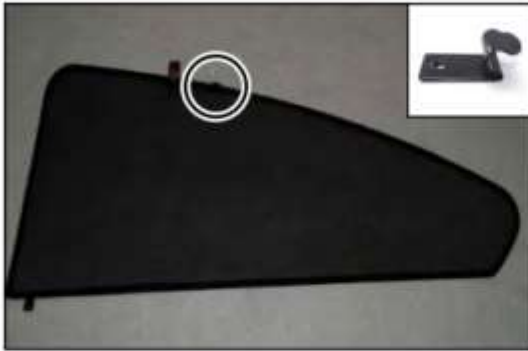

INSTALLATION INSTRUCTIONS

Vauxhall Insignia Sdr

VAU-INSI-5-A

COMPONENTS

SHADES

FIXING CLIPS

SIDE SHADE INSTALLATION

SIDE SHADE INSTALLATION