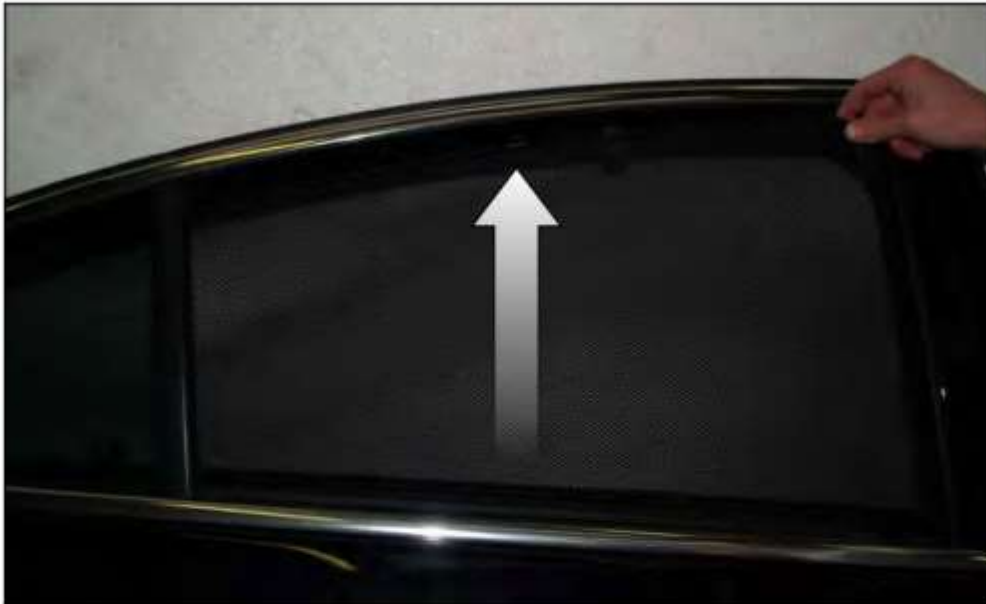

SIDE SHADE INSTALLATION