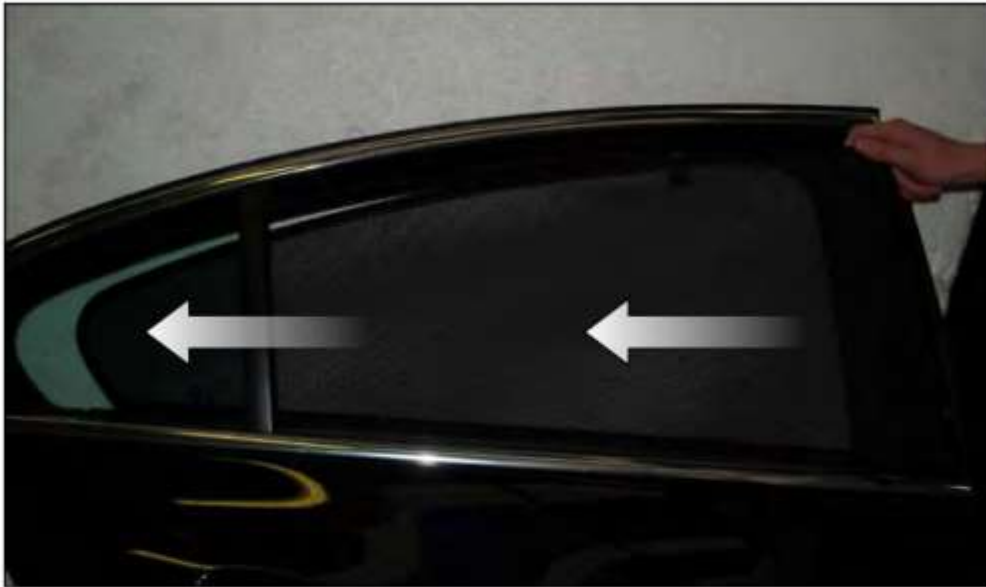

INSTALLATION INSTRUCTIONS

Vauxhall Insignia Sdr

VAU-INSI-5-A

COMPONENTS

SHADES

FIXING CLIPS

SIDE SHADE INSTALLATION

SIDE SHADE INSTALLATION