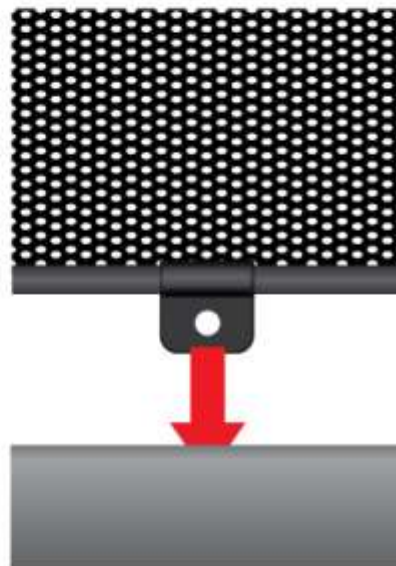

INSTALLATION INSTRUCTIONS

Vauxhall Insignia Sdr

VAU-INSI-5-A

COMPONENTS

SHADES

FIXING CLIPS

SIDE SHADE INSTALLATION

SIDE SHADE INSTALLATION

SIDE SHADE INSTALLATION

SIDE SHADE INSTALLATION

SIDE SHADE INSTALLATION

REAR SHADE INSTALLATION

REAR SHADE INSTALLATION

REAR SHADE INSTALLATION

REAR SHADE INSTALLATION

REAR SHADE INSTALLATION