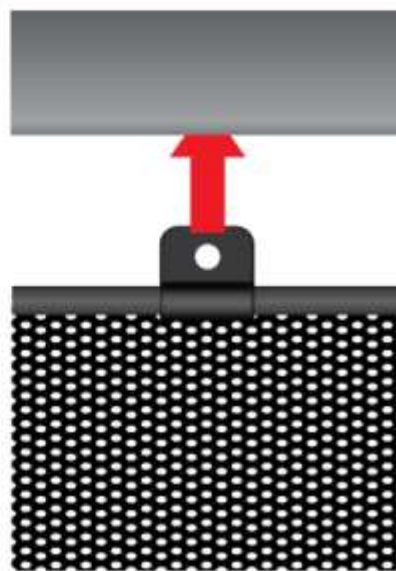

INSTALLATION INSTRUCTIONS

Vauxhall Insignia Sdr

VAU-INSI-5-A

COMPONENTS

SHADES

FIXING CLIPS

SIDE SHADE INSTALLATION

SIDE SHADE INSTALLATION

SIDE SHADE INSTALLATION

SIDE SHADE INSTALLATION

SIDE SHADE INSTALLATION

REAR SHADE INSTALLATION

REAR SHADE INSTALLATION

REAR SHADE INSTALLATION

REAR SHADE INSTALLATION

REAR SHADE INSTALLATION