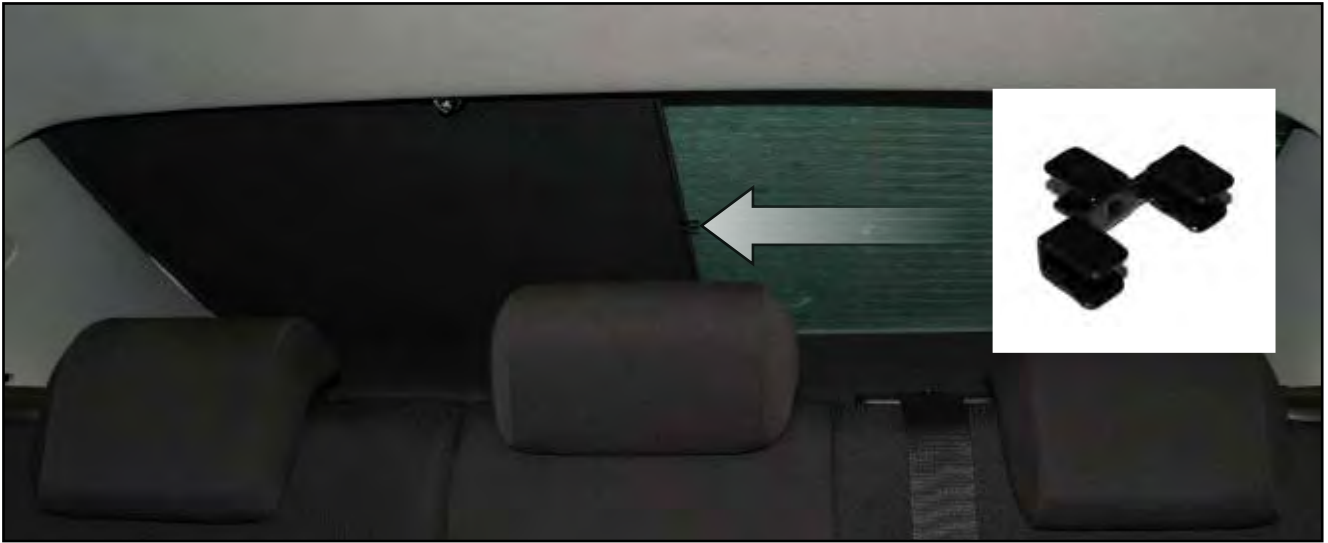

INSTALLATION INSTRUCTIONS

Vauxhall Insignia 4dr

VAU-INSI-4-A

COMPONENTS

SHADES

FIXING CLIPS

SIDE SHADE INSTALLATION

SIDE SHADE INSTALLATION

SIDE SHADE INSTALLATION

SIDE SHADE INSTALLATION

SIDE SHADE INSTALLATION

REAR SHADE INSTALLATION

REAR SHADE INSTALLATION

REAR SHADE INSTALLATION

REAR SHADE INSTALLATION

REAR SHADE INSTALLATION