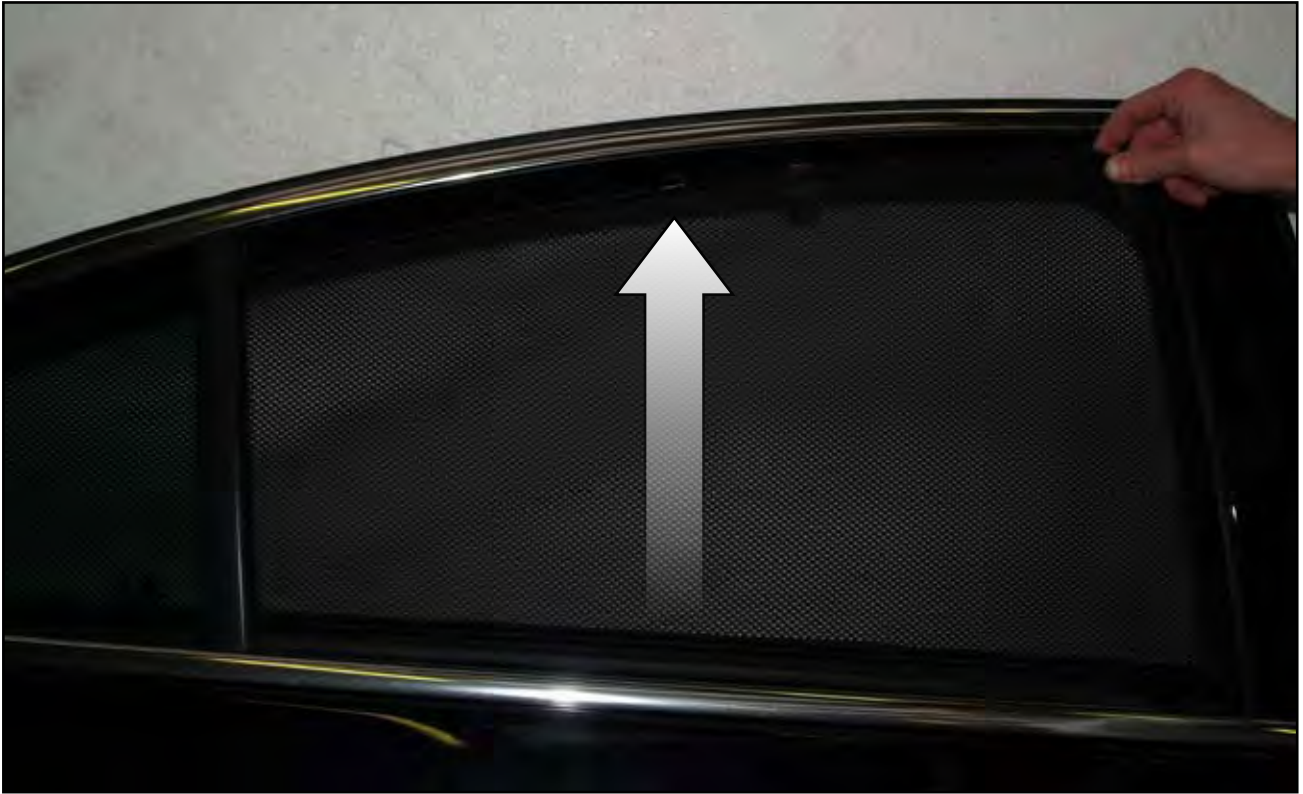

SIDE SHADE INSTALLATION