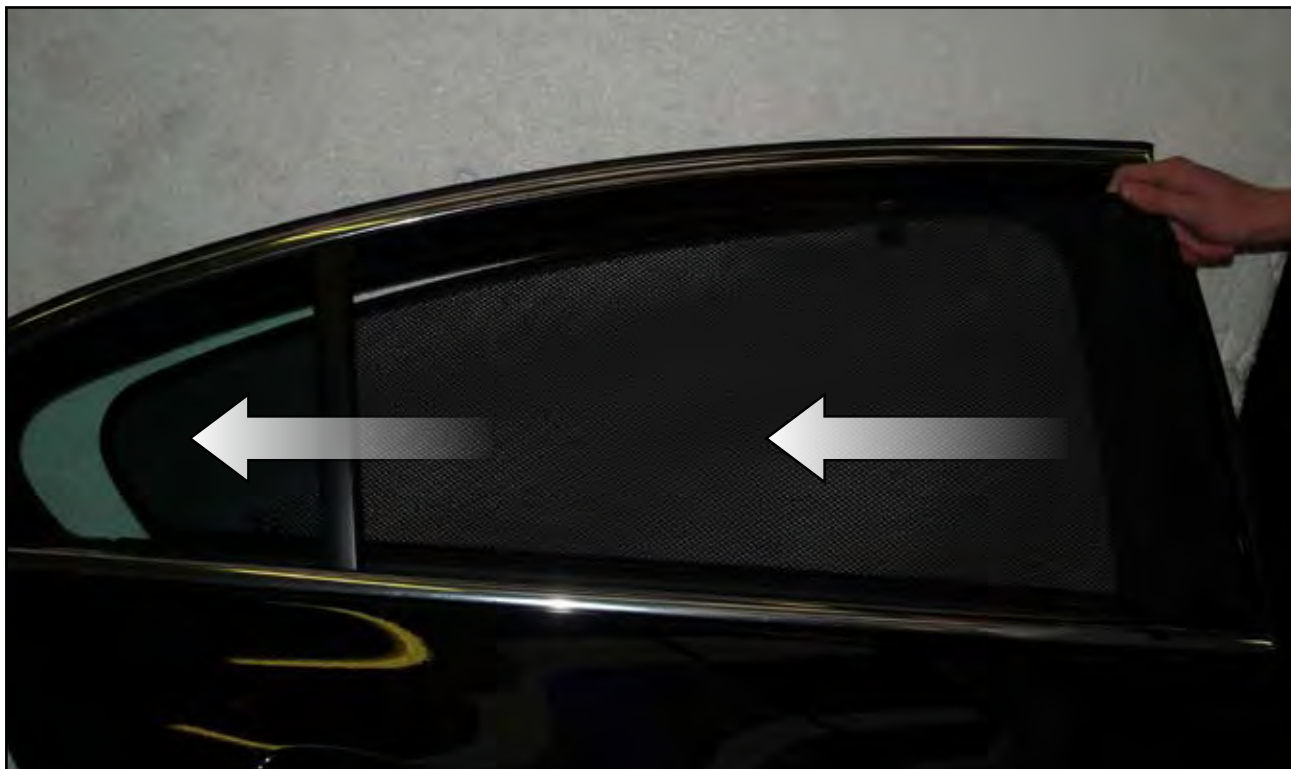

INSTALLATION INSTRUCTIONS

Vauxhall Insignia 4dr

VAU-INSI-4-A

COMPONENTS

SHADES

FIXING CLIPS

SIDE SHADE INSTALLATION

SIDE SHADE INSTALLATION