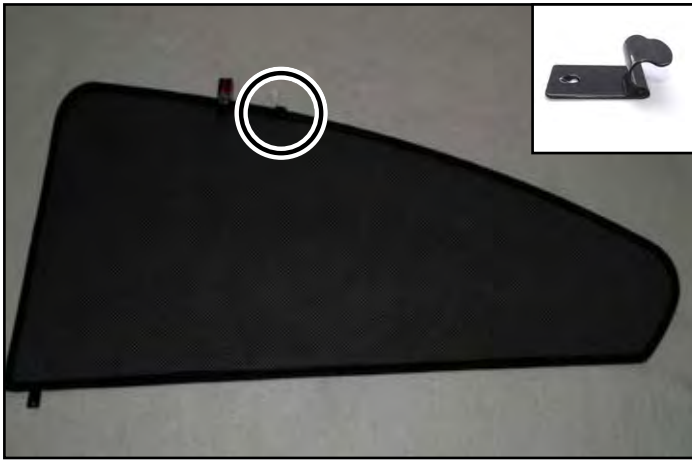

INSTALLATION INSTRUCTIONS

Vauxhall Insignia 4dr

VAU-INSI-4-A

COMPONENTS

SHADES

FIXING CLIPS

SIDE SHADE INSTALLATION

SIDE SHADE INSTALLATION