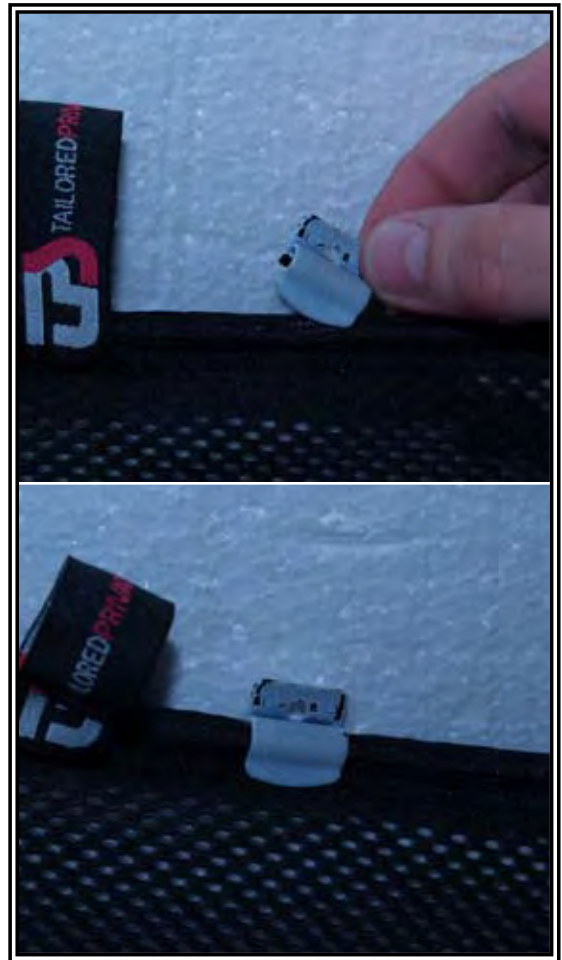

INSTALLATION INSTRUCTIONS

Vauxhall Insignia 4dr

VAU-INSI-4-A

COMPONENTS

SHADES

FIXING CLIPS

SIDE SHADE INSTALLATION

SIDE SHADE INSTALLATION