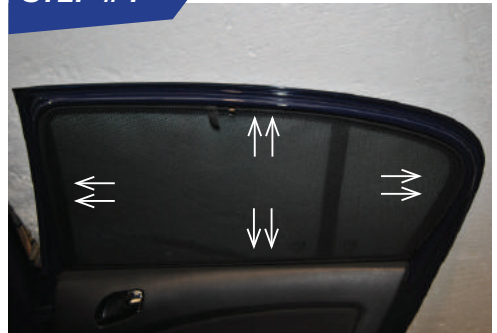

STEP #4

ENSURE SECURELY FITTED IN PLACE