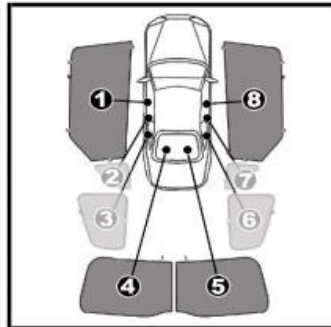

INSTALLATION INSTRUCTIONS

VAUXHALL CORSA 3 DOOR 2000

VAU-CORS-3-X

COMPONENTS INCLUDED

SHADES

SIDE SHADE INSTALLATION

REAR SHADE INSTALLATION

④+⑤

④+⑤

④+⑤

REAR SHADE INSTALLATION

④+⑤

REAR SHADE INSTALLATION

4 + 5