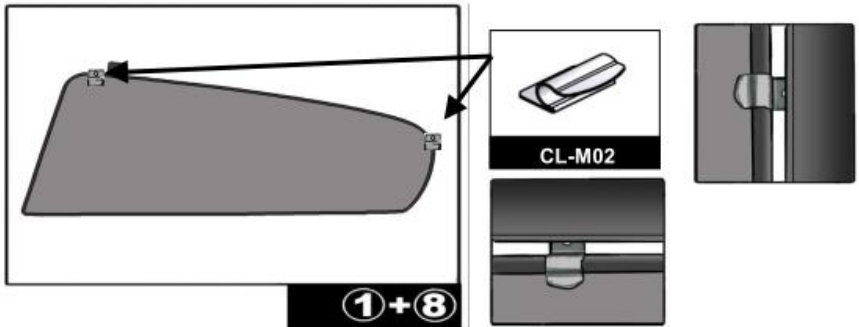

INSTALLATION INSTRUCTIONS

VAUXHALL CORSA 3 DOOR 2000

VAU-CORS-3-X

COMPONENTS INCLUDED

SHADES

SIDE SHADE INSTALLATION

REAR SHADE INSTALLATION

④+⑤