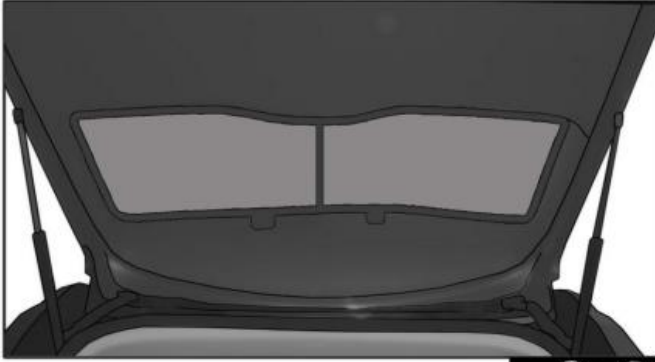

REAR SHADE INSTALLATION

④+⑤