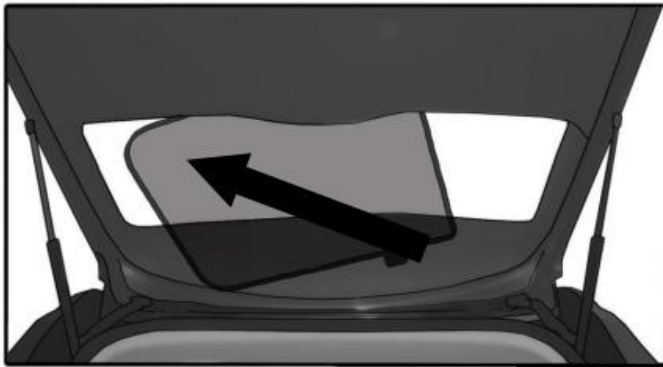

INSTALLATION INSTRUCTIONS

VAUXHALL CORSA 3 DOOR 2000

VAU-CORS-3-X

COMPONENTS INCLUDED

SHADES

SIDE SHADE INSTALLATION

REAR SHADE INSTALLATION

④+⑤