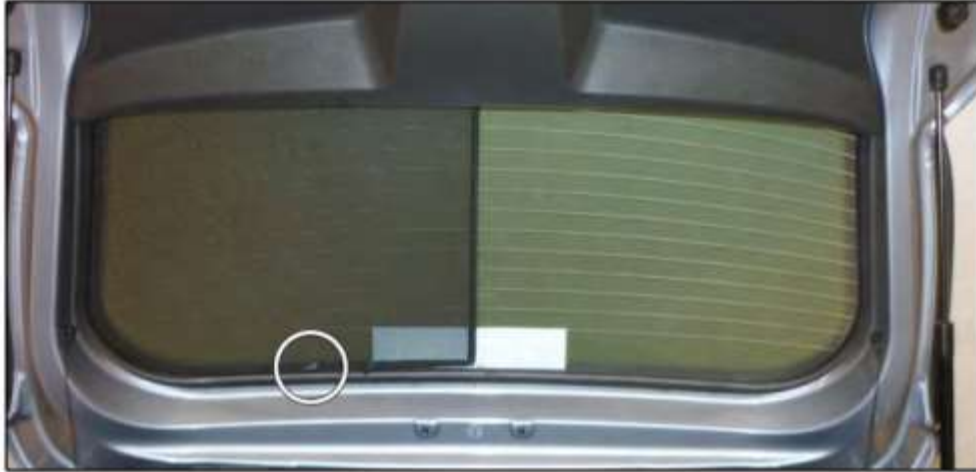

TAILGATE SHADE INSTALLATION