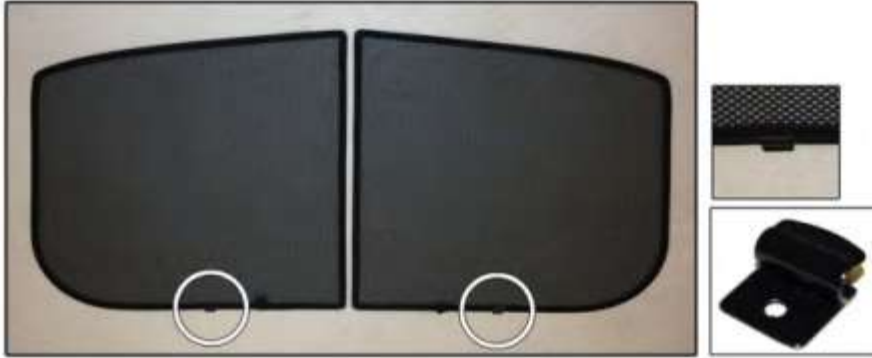

TAILGATE SHADE INSTALLATION