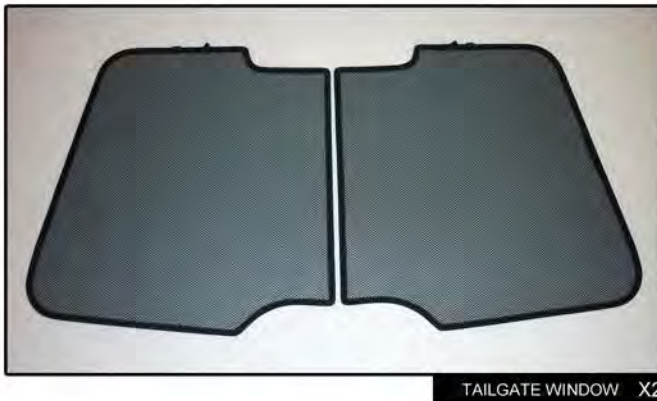

INSTALLATION INSTRUCTIONS

Vauxhall Corsa 3dr

VAU-CORS-3-A

COMPONENTS INCLUDED

SHADES

FIXING CLIPS

SIDE SHADE INSTALLATION

SIDE SHADE INSTALLATION