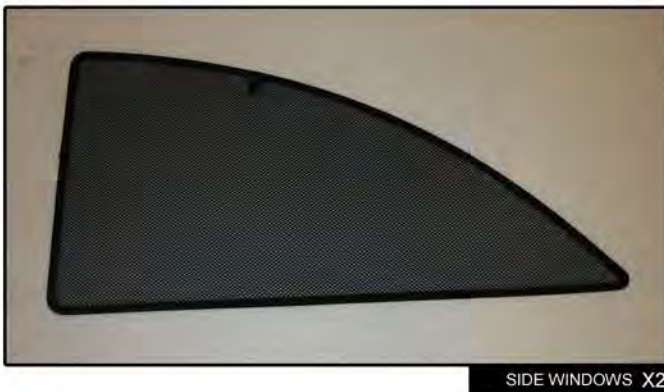

INSTALLATION INSTRUCTIONS

Vauxhall Corsa 3dr

VAU-CORS-3-A

COMPONENTS INCLUDED

SHADES

FIXING CLIPS

SIDE SHADE INSTALLATION

SIDE SHADE INSTALLATION