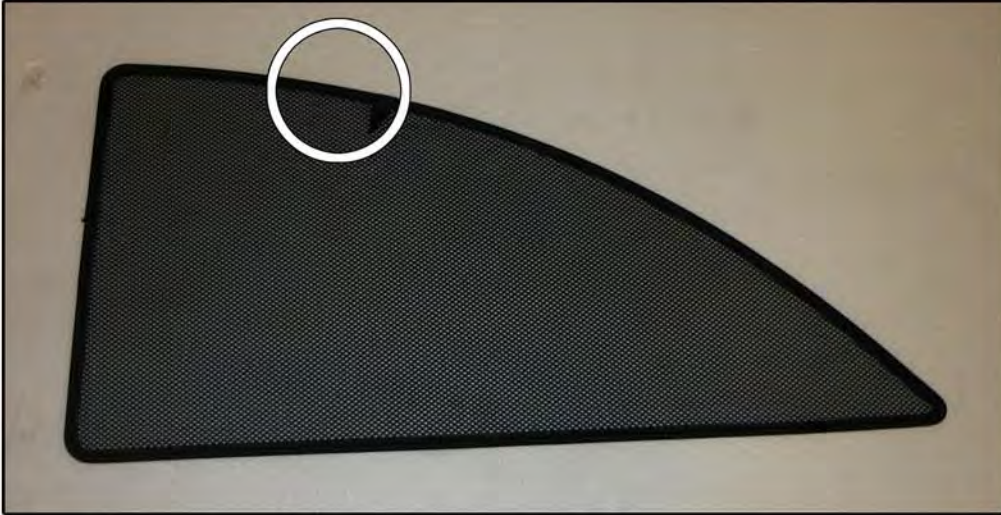

INSTALLATION INSTRUCTIONS

Vauxhall Corsa 3dr

VAU-CORS-3-A

COMPONENTS INCLUDED

SHADES

FIXING CLIPS

SIDE SHADE INSTALLATION

SIDE SHADE INSTALLATION