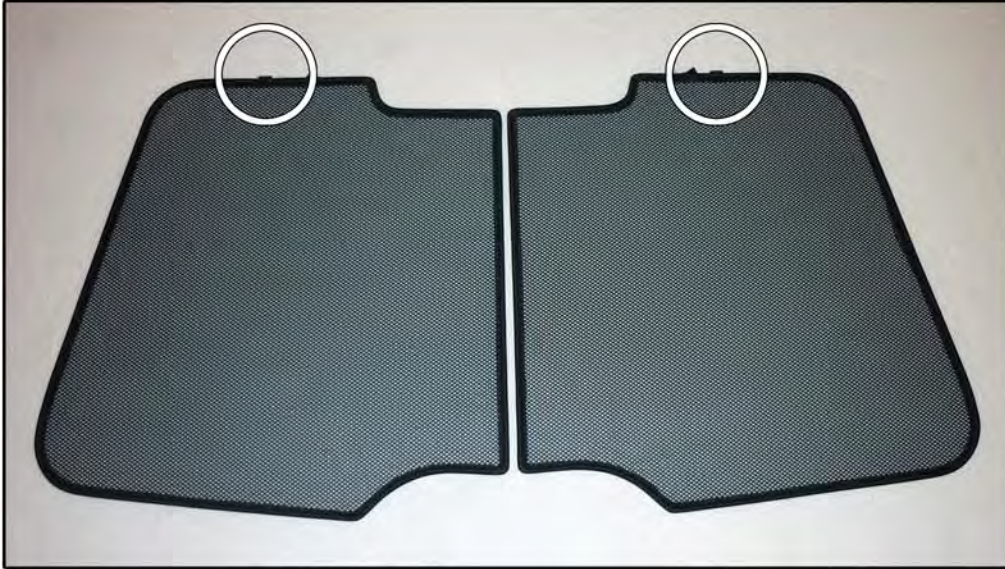

TAILGATE SHADE INSTALLATION