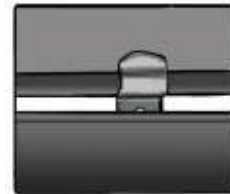

### FIXING CLIPS

CL-M02 x2

CL-M13 x2

CL-M12 x2

SIDE SHADE INSTALLATION

Wind the window down and fit the shades from the outside in.

CL-M12

REAR SHADE INSTALLATION