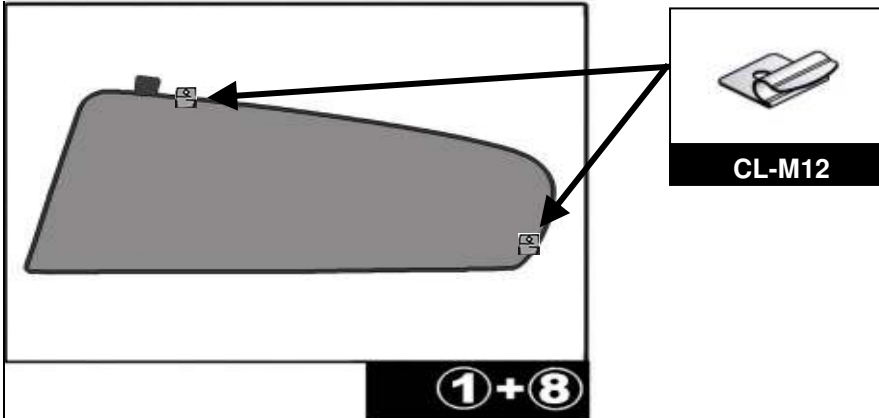

INSTALLATION INSTRUCTIONS

VAUXHALL ASTRA 4 DOOR 2012-

VAU-ASTR-4-C

COMPONENTS INCLUDED

SHADES

FIXING CLIPS

SIDE SHADE INSTALLATION

QUARTER LIGHT SHADE INSTALLATION