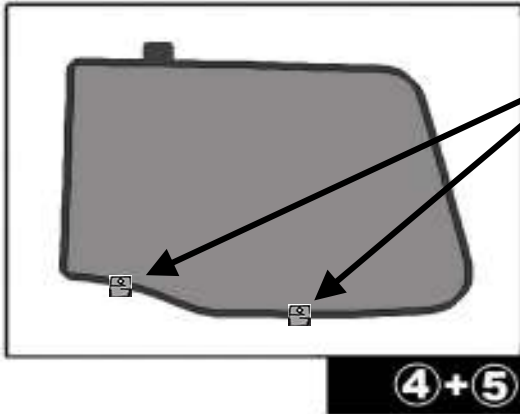

REAR SHADE INSTALLATION