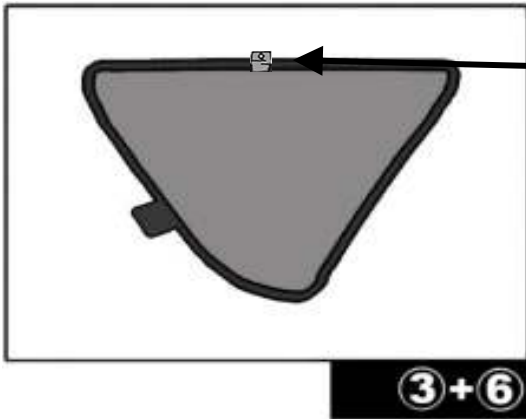

INSTALLATION INSTRUCTIONS

VAUXHALL ASTRA 4 DOOR 2012-

VAU-ASTR-4-C

COMPONENTS INCLUDED

SHADES

FIXING CLIPS

SIDE SHADE INSTALLATION

QUARTER LIGHT SHADE INSTALLATION