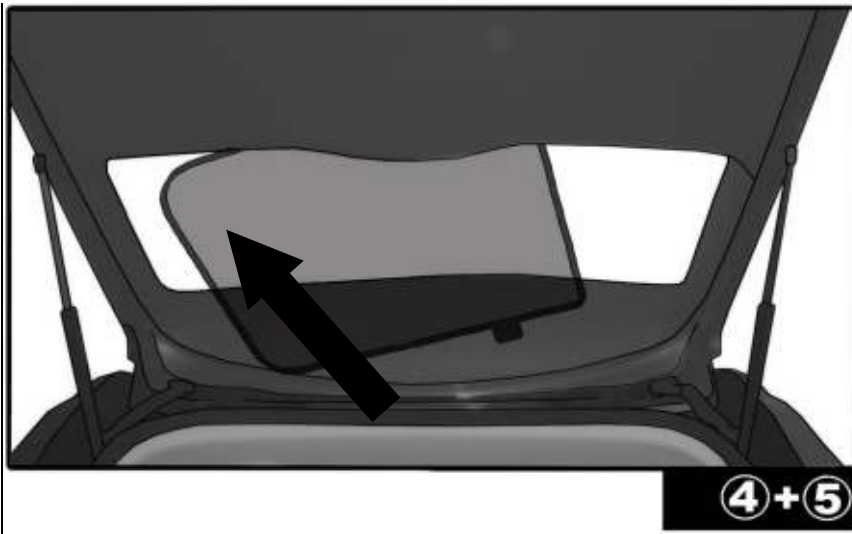

REAR SHADE INSTALLATION