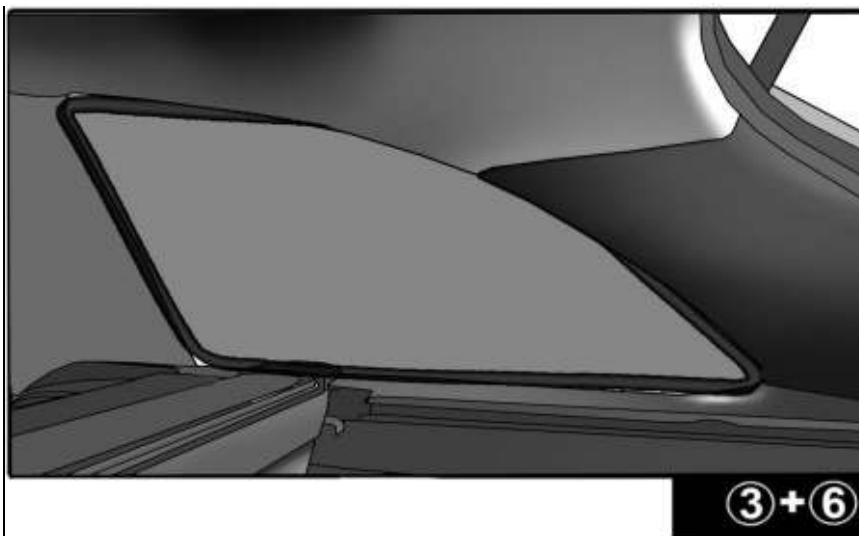

INSTALLATION INSTRUCTIONS

VAUXHALL ASTRA 4 DOOR 2012-

VAU-ASTR-4-C

COMPONENTS INCLUDED

SHADES

FIXING CLIPS

SIDE SHADE INSTALLATION

QUARTER LIGHT SHADE INSTALLATION