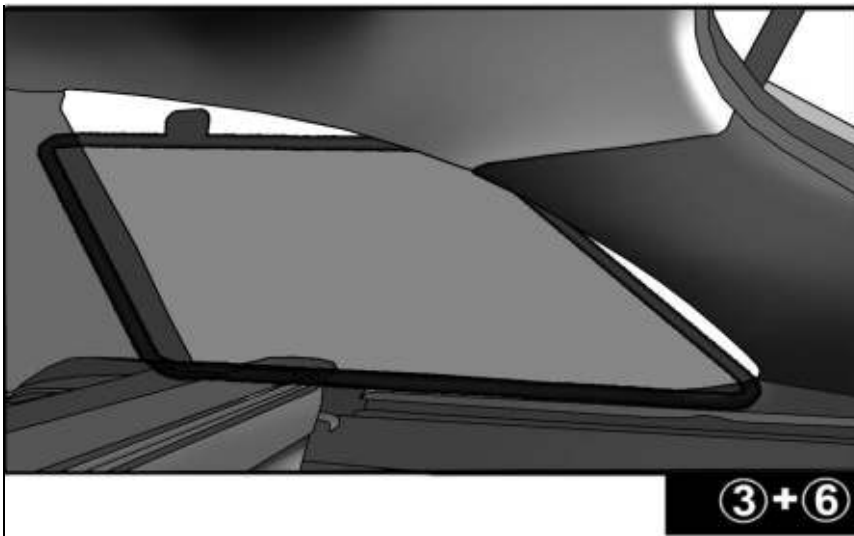

INSTALLATION INSTRUCTIONS

VAUXHALL ASTRA 4 DOOR 2012-

VAU-ASTR-4-C

COMPONENTS INCLUDED

SHADES

FIXING CLIPS

SIDE SHADE INSTALLATION

QUARTER LIGHT SHADE INSTALLATION