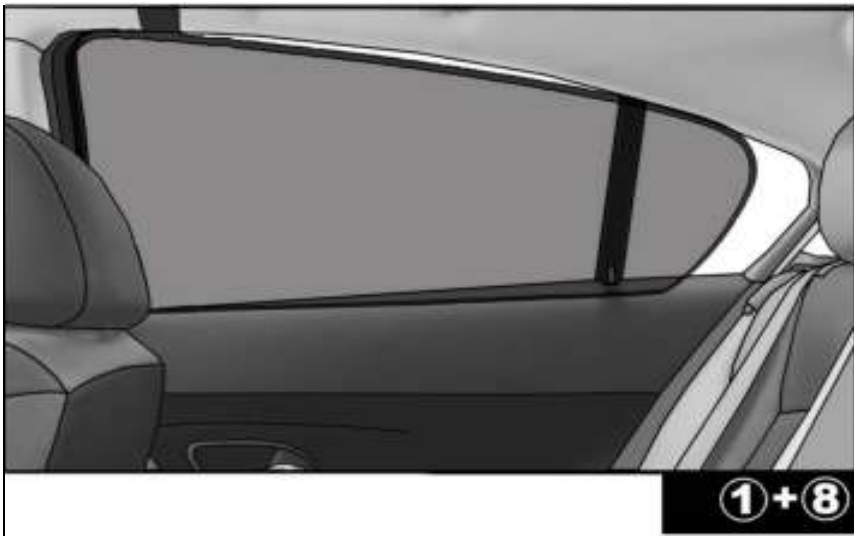

INSTALLATION INSTRUCTIONS

VAUXHALL ASTRA 4 DOOR 2012-

VAU-ASTR-4-C

COMPONENTS INCLUDED

SHADES

FIXING CLIPS

SIDE SHADE INSTALLATION

QUARTER LIGHT SHADE INSTALLATION