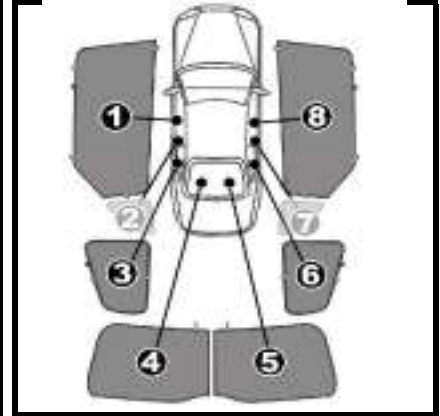

INSTALLATION INSTRUCTIONS

VAUXHALL ASTRA 4 DOOR 2012-

VAU-ASTR-4-C

COMPONENTS INCLUDED

SHADES

FIXING CLIPS

SIDE SHADE INSTALLATION

QUARTER LIGHT SHADE INSTALLATION