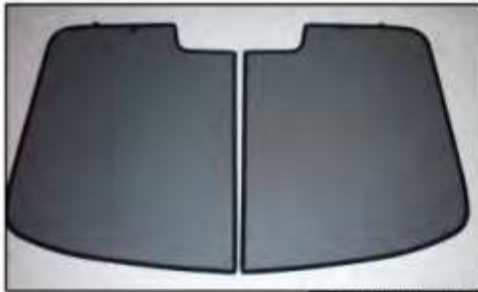

INSTALLATION INSTRUCTIONS

Vauxhall Astra 3dr

VAU-ASTR-3-A

COMPONENTS INCLUDED

SHADES

SIDE WINDOWS X2

TAILGATE WINDOW X2

FIXING CLIPS

X6

X2

SIDE SHADE INSTALLATION

SIDE SHADE INSTALLATION

SIDE SHADE INSTALLATION

TAILGATE SHADE INSTALLATION

TAILGATE SHADE INSTALLATION

TAILGATE SHADE INSTALLATION