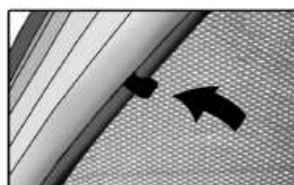

INSTALLATION INSTRUCTIONS

TOYOTA YARIS 5 DOOR 2014

TOY-YARI-5-C

COMPONENTS INCLUDED

SHADES

FIXING CLIPS

SIDE SHADE INSTALLATION

REAR SHADE INSTALLATION