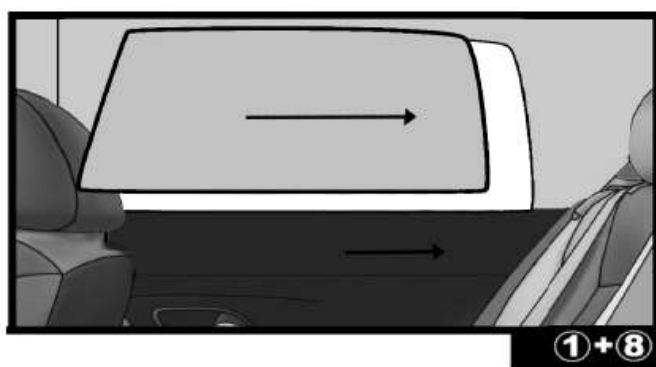

INSTALLATION INSTRUCTIONS

TOYOTA YARIS 5 DOOR 2014

TOY-YARI-5-C

COMPONENTS INCLUDED

SHADES

FIXING CLIPS

SIDE SHADE INSTALLATION

REAR SHADE INSTALLATION