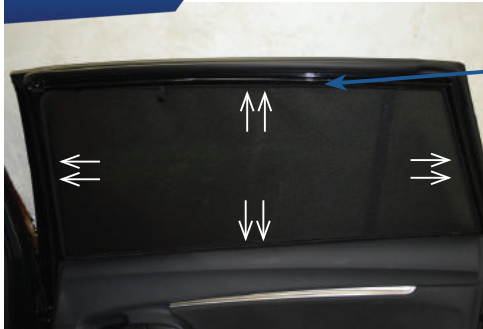

COMPONENTS NEEDED:

STEP #1

ATTACH CLIPS ON SHADE EDGES

STEP #2

POSITION THE SIDE SHADE

STEP #3

INSERT CLIPS INSIDE WEATHERSTRIP

STEP #4

ENSURE SECURELY FITTED IN PLACE

CAR
SHADES