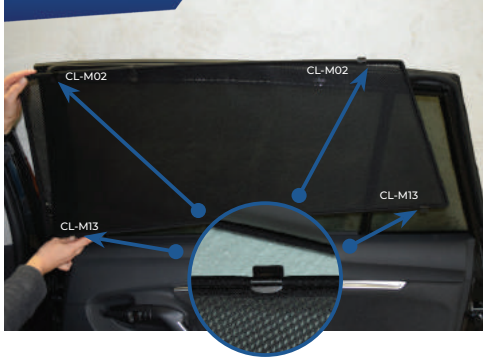

Installation Manual

TOYOTA COROLLA VERSO
TOY-VERS-5-B-18

COMPONENTS INCLUDED

FIXING CLIPS

CL-M02 x 4

CL-M13 x 4

Side Shade Installation

TOYOTA COROLLA VERSO
TOY-VERS-5-B-18

COMPONENTS NEEDED:

STEP #1

ATTACH CLIPS ON SHADE EDGES

STEP #2

POSITION THE SIDE SHADE

STEP #3

INSERT CLIPS INSIDE WEATHERSTRIP

STEP #4

ENSURE SECURELY FITTED IN PLACE

CAR
SHADES