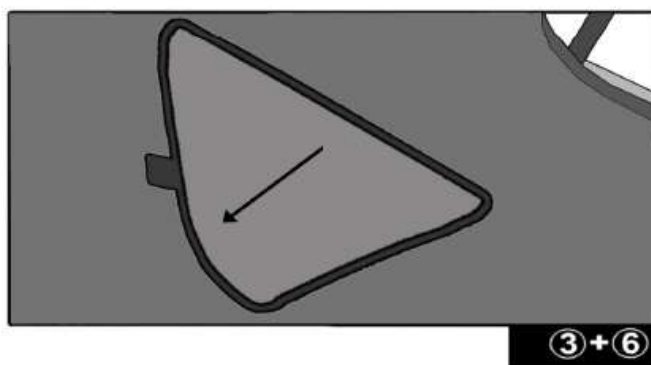

INSTALLATION INSTRUCTIONS

TOYOTA RAV4 5 DOOR 2014

TOY-RAV4-5-C

COMPONENTS INCLUDED

SHADES

FIXING CLIPS

SIDE SHADE INSTALLATION

QUARTER LIGHT SHADE INSTALLATION