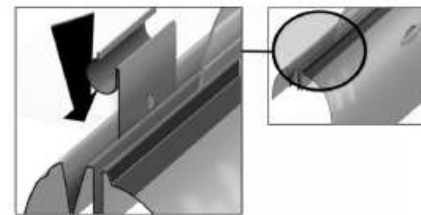

INSTALLATION INSTRUCTIONS

TOYOTA RAV4 5 DOOR 2014

TOY-RAV4-5-C

COMPONENTS INCLUDED

SHADES

FIXING CLIPS

SIDE SHADE INSTALLATION

QUARTER LIGHT SHADE INSTALLATION