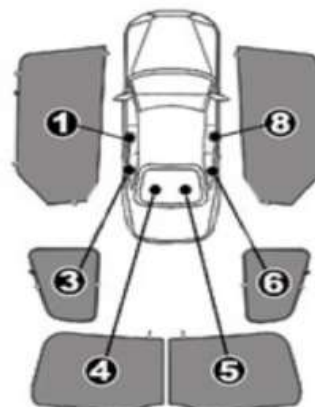

INSTALLATION INSTRUCTIONS

TOYOTA RAV4 5 DOOR 2014

TOY-RAV4-5-C

COMPONENTS INCLUDED

SHADES

FIXING CLIPS

SIDE SHADE INSTALLATION

QUARTER LIGHT SHADE INSTALLATION