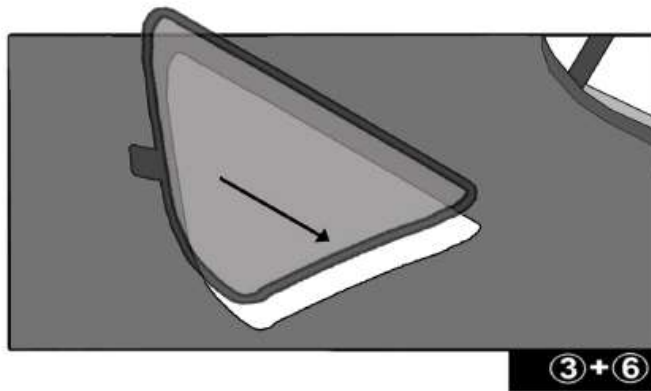

INSTALLATION INSTRUCTIONS

TOYOTA RAV4 5 DOOR 2014

TOY-RAV4-5-C

COMPONENTS INCLUDED

SHADES

FIXING CLIPS

SIDE SHADE INSTALLATION

QUARTER LIGHT SHADE INSTALLATION