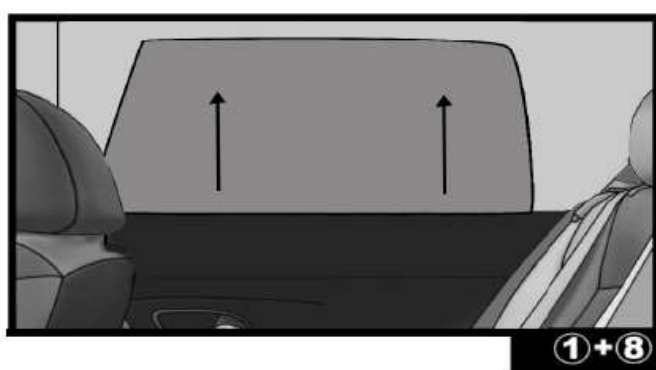

INSTALLATION INSTRUCTIONS

TOYOTA RAV4 5 DOOR 2014

TOY-RAV4-5-C

COMPONENTS INCLUDED

SHADES

FIXING CLIPS

SIDE SHADE INSTALLATION

QUARTER LIGHT SHADE INSTALLATION