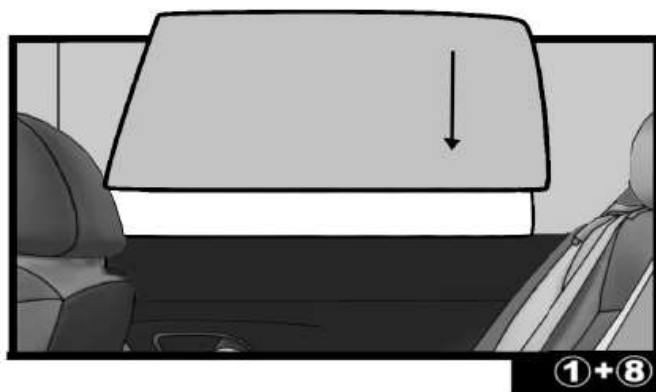

INSTALLATION INSTRUCTIONS

TOYOTA RAV4 5 DOOR 2014

TOY-RAV4-5-C

COMPONENTS INCLUDED

SHADES

FIXING CLIPS

SIDE SHADE INSTALLATION

QUARTER LIGHT SHADE INSTALLATION