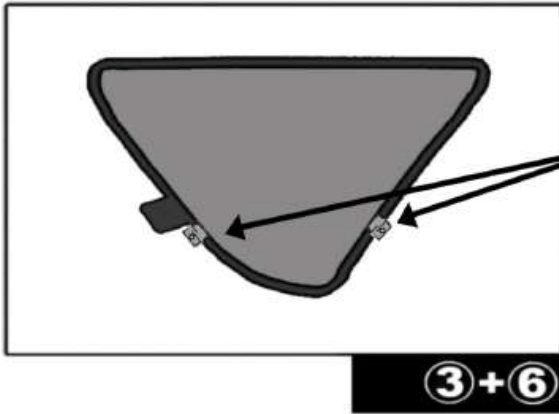

INSTALLATION INSTRUCTIONS

TOYOTA RAV4 5 DOOR 2014

TOY-RAV4-5-C

COMPONENTS INCLUDED

SHADES

FIXING CLIPS

SIDE SHADE INSTALLATION

QUARTER LIGHT SHADE INSTALLATION