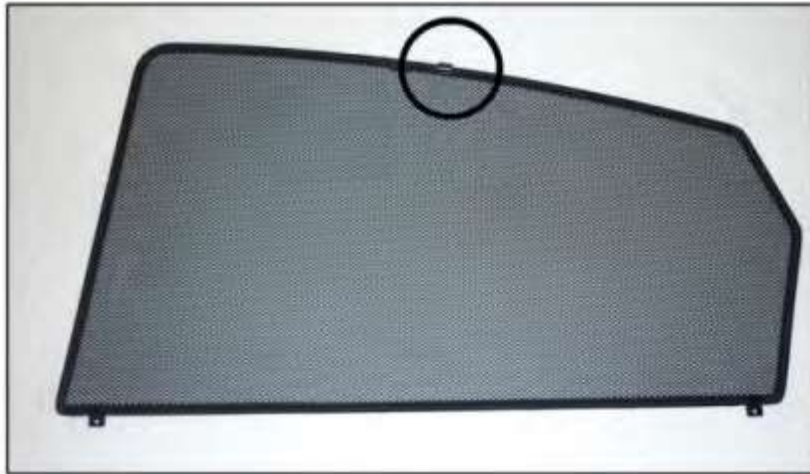

INSTALLATION INSTRUCTIONS

Toyota Prius 5dr

TOY-PRIU-5-B

COMPONENTS INCLUDED

SHADES

FIXING CLIPS

SIDE SHADE INSTALLATION

SIDE SHADE INSTALLATION