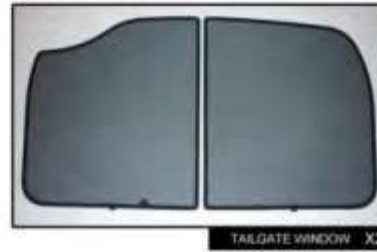

INSTALLATION INSTRUCTIONS

Toyota Prius 5dr

TOY-PRIU-5-B

COMPONENTS INCLUDED

SHADES

FIXING CLIPS

SIDE SHADE INSTALLATION

SIDE SHADE INSTALLATION

SIDE SHADE INSTALLATION

SIDE SHADE INSTALLATION

PORT SHADE INSTALLATION

PORT SHADE INSTALLATION

PORT SHADE INSTALLATION

X2

TAILGATE SHADE INSTALLATION

TAILGATE SHADE INSTALLATION