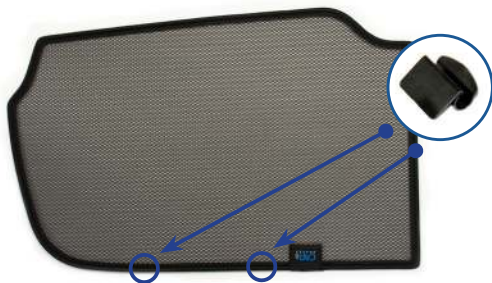

Installation

SUZUKI SWIFT 5DR
SUZ-SWIFT-5-B

Components Needed

Tailgate Shade Installation

STEP 1