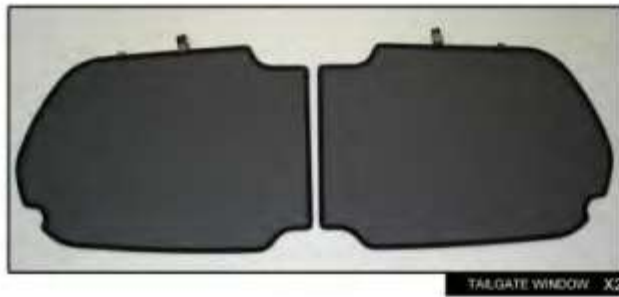

INSTALLATION INSTRUCTIONS

Suzuki Liana 5dr

SUZ-LIAN-5-A

COMPONENTS INCLUDED

SHADES

FIXING CLIPS

SIDE SHADE INSTALLATION

SIDE SHADE INSTALLATION