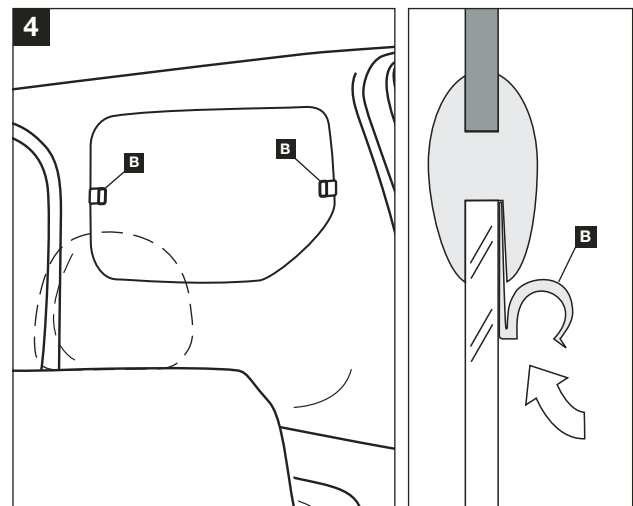

x1

x1

x4

x4

Warning

Read these fitting instructions carefully before you start the installation. Rear passenger windows must not be lowered more than 1/3 whilst the blinds are fitted and the vehicle is in motion. Blinds must not be used during the hours of darkness. On installation care must be taken not to scratch any paintwork with clips.

JIMNY - SUN BLIND INSTALLATION INSTRUCTIONS

WARNING:

Read these fitting instructions carefully before you start the installation. Rear passenger windows must not be lowered more than 1/3 whilst the blinds are fitted and the vehicle is in motion. On installation care must be taken not to scratch any paintwork with clips.