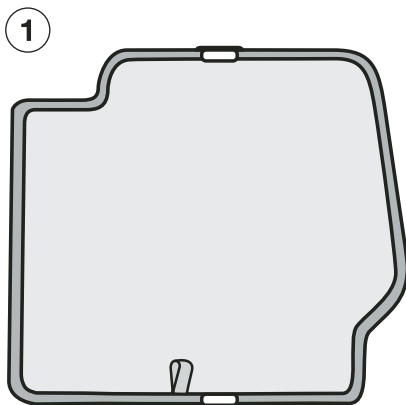

JIMNY - SUN BLIND INSTALLATION INSTRUCTIONS

PART NUMBER SIE: 990E0-81A00-000

GB: 9904A-00013

VEHICLE DESCRIPTION:

JIMNY SUNBLINDS

HARDWARE KIT

x2

x2