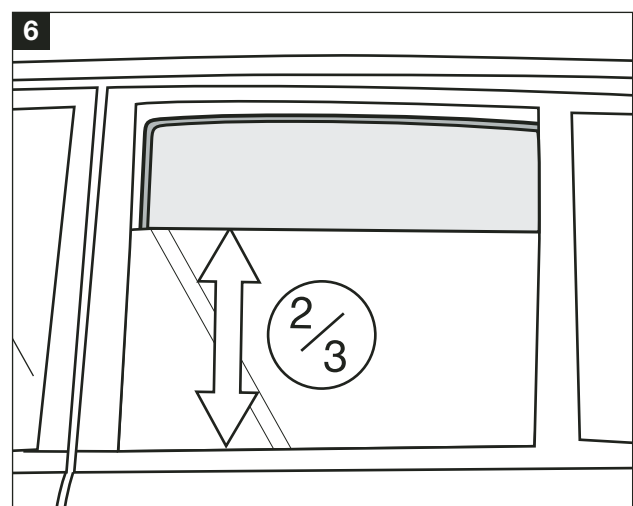

JIMNY - SUN BLIND INSTALLATION INSTRUCTIONS

WARNING:

Read these fitting instructions carefully before you start the installation. Rear passenger windows must not be lowered more than 1/3 whilst the blinds are fitted and the vehicle is in motion. On installation care must be taken not to scratch any paintwork with clips.