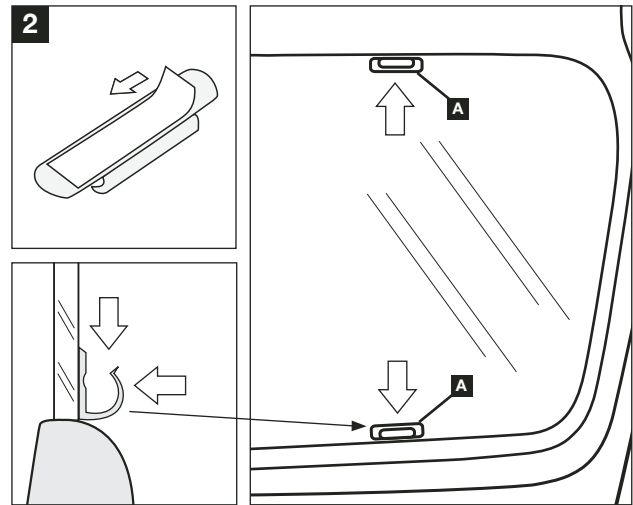

x1

x1

x4

x4

Warning

Read these fitting instructions carefully before you start the installation. Rear passenger windows must not be lowered more than 1/3 whilst the blinds are fitted and the vehicle is in motion. Blinds must not be used during the hours of darkness. On installation care must be taken not to scratch any paintwork with clips.

JIMNY - SUN BLIND INSTALLATION INSTRUCTIONS

WARNING:

Read these fitting instructions carefully before you start the installation. Rear passenger windows must not be lowered more than 1/3 whilst the blinds are fitted and the vehicle is in motion. On installation care must be taken not to scratch any paintwork with clips.