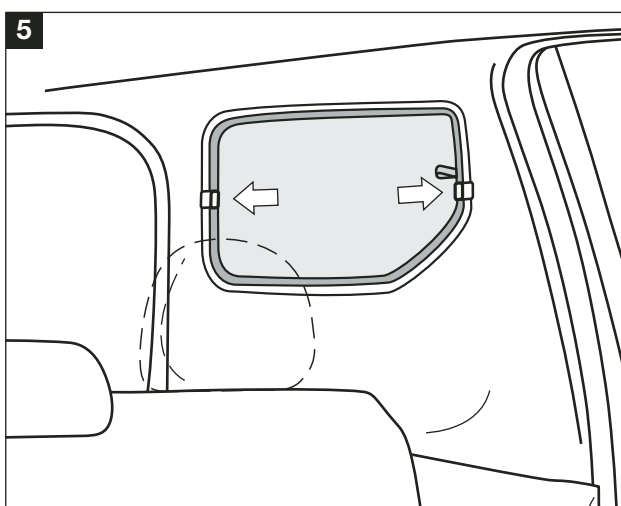

JIMNY - SUN BLIND INSTALLATION INSTRUCTIONS

WARNING:

Read these fitting instructions carefully before you start the installation. Rear passenger windows must not be lowered more than 1/3 whilst the blinds are fitted and the vehicle is in motion. On installation care must be taken not to scratch any paintwork with clips.