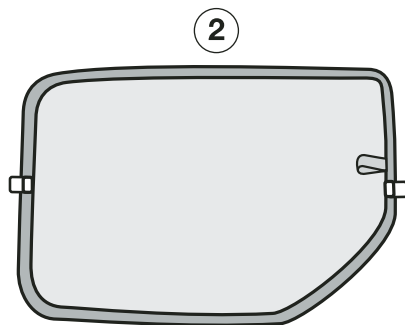

JIMNY - SUN BLIND INSTALLATION INSTRUCTIONS

PART NUMBER SIE: 990E0-81A00-000

GB: 9904A-00013

VEHICLE DESCRIPTION:

JIMNY SUNBLINDS

HARDWARE KIT

x2

x2

x1

x1

x4

x4

Warning

Read these fitting instructions carefully before you start the installation. Rear passenger windows must not be lowered more than 1/3 whilst the blinds are fitted and the vehicle is in motion. Blinds must not be used during the hours of darkness. On installation care must be taken not to scratch any paintwork with clips.