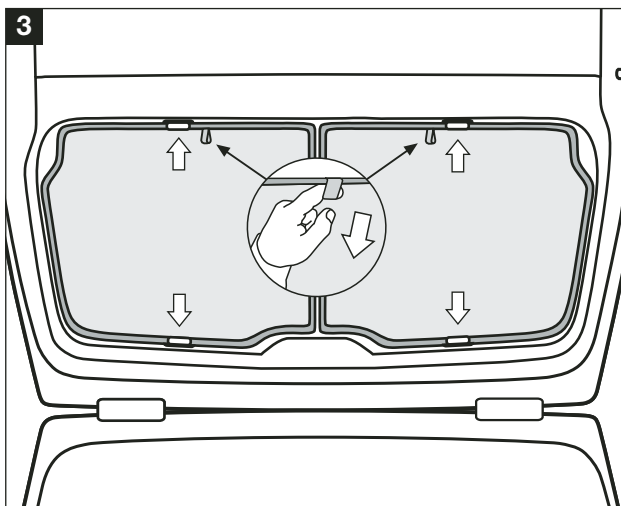

JIMNY - SUN BLIND INSTALLATION INSTRUCTIONS

WARNING:

Read these fitting instructions carefully before you start the installation. Rear passenger windows must not be lowered more than 1/3 whilst the blinds are fitted and the vehicle is in motion. On installation care must be taken not to scratch any paintwork with clips.