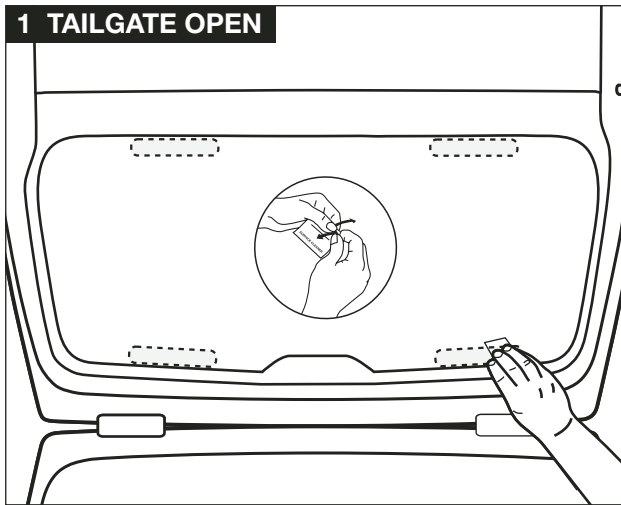

JIMNY - SUN BLIND INSTALLATION INSTRUCTIONS

WARNING:

Read these fitting instructions carefully before you start the installation. Rear passenger windows must not be lowered more than 1/3 whilst the blinds are fitted and the vehicle is in motion. On installation care must be taken not to scratch any paintwork with clips.