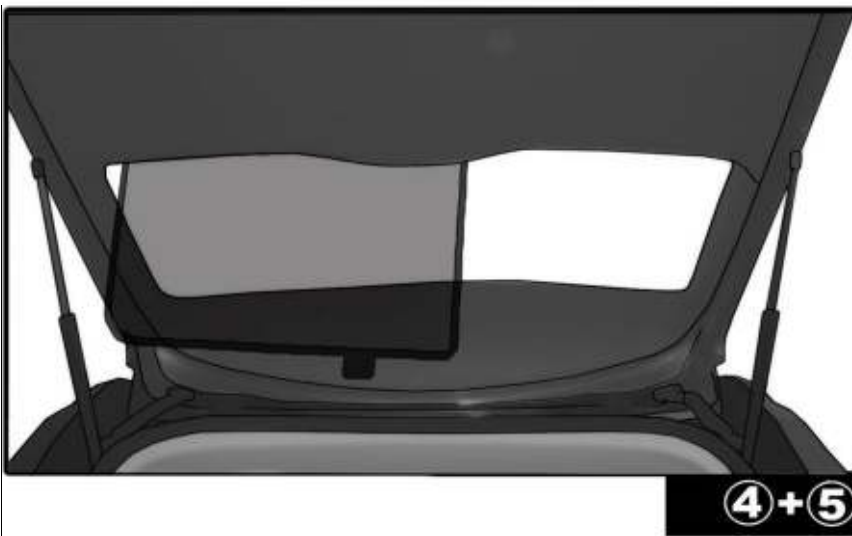

#### FIXING CLIPS

CL-M02 x10

SIDE SHADE INSTALLATION

QUARTER LIGHT SHADE INSTALLATION

REAR SHADE INSTALLATION

REAR SHADE INSTALLATION

4 + 5