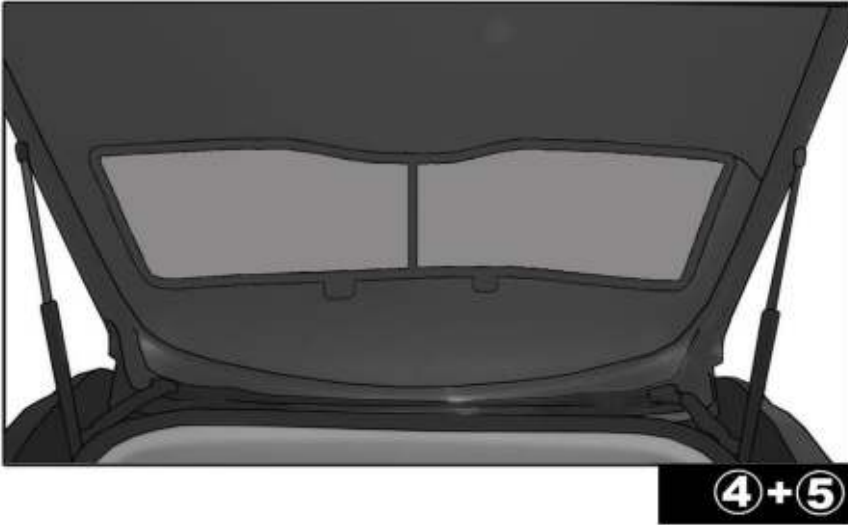

#### FIXING CLIPS

CL-M02 x10

SIDE SHADE INSTALLATION

QUARTER LIGHT SHADE INSTALLATION

REAR SHADE INSTALLATION

REAR SHADE INSTALLATION

4 + 5