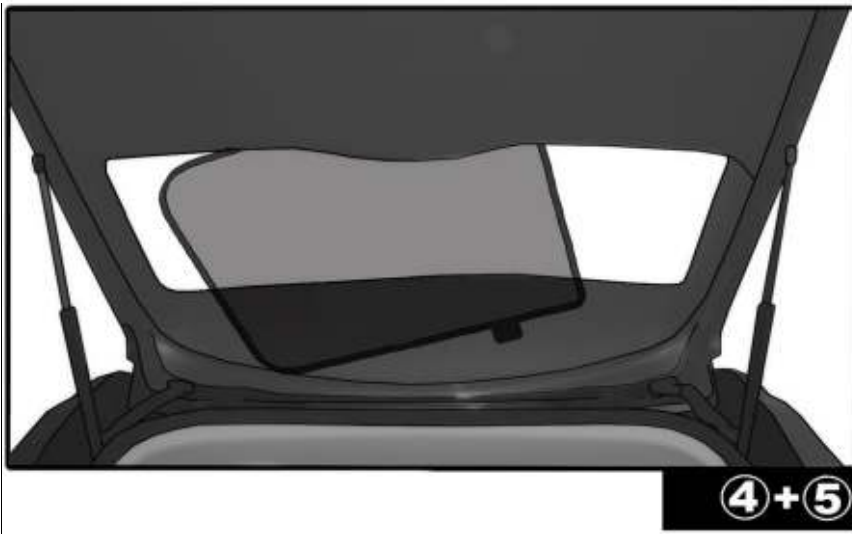

#### FIXING CLIPS

CL-M02 x10

SIDE SHADE INSTALLATION

QUARTER LIGHT SHADE INSTALLATION

REAR SHADE INSTALLATION

REAR SHADE INSTALLATION

4 + 5