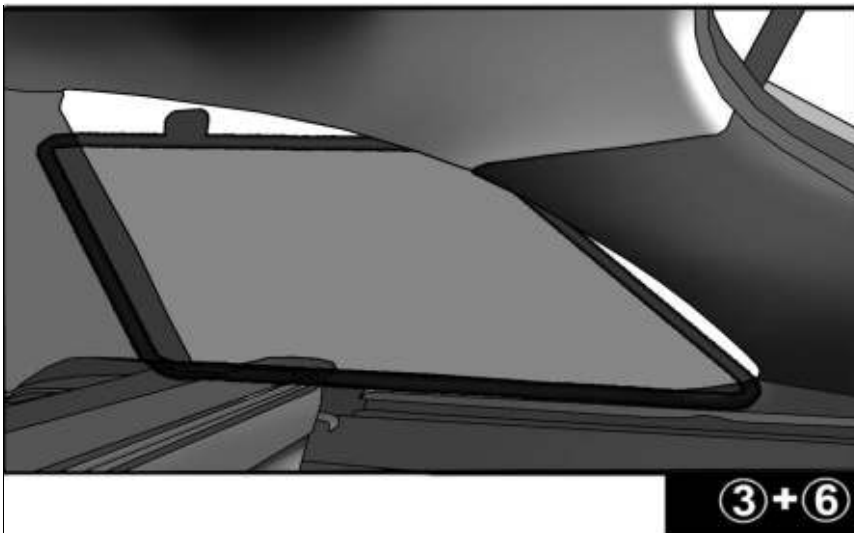

#### FIXING CLIPS

CL-M02 x10

SIDE SHADE INSTALLATION

QUARTER LIGHT SHADE INSTALLATION

REAR SHADE INSTALLATION

REAR SHADE INSTALLATION

4 + 5