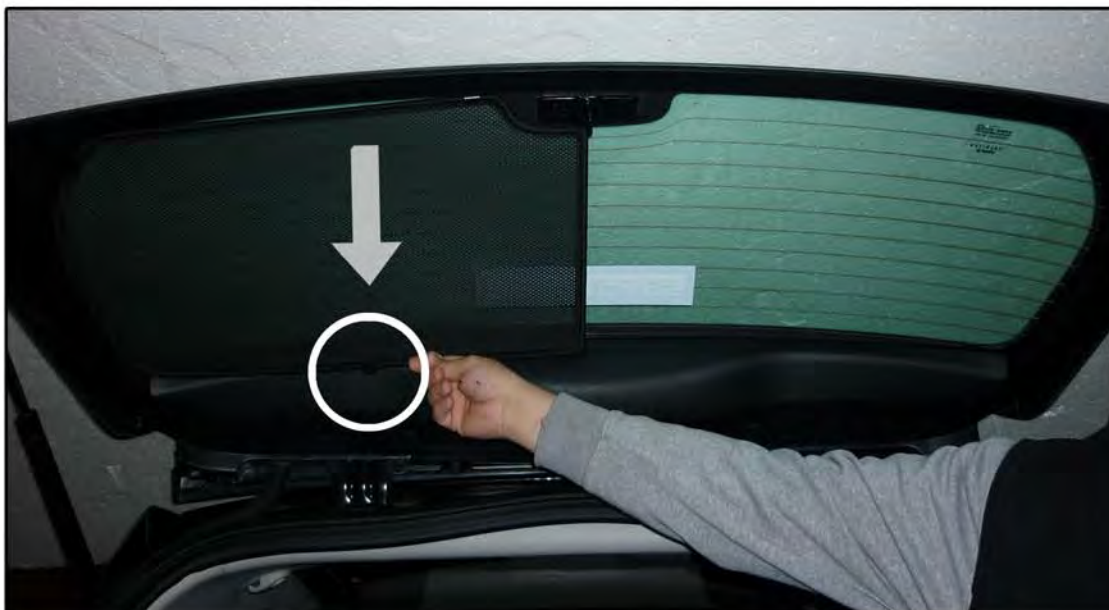

INSTALLATION INSTRUCTIONS

Smart For Two Mk2

SMA-FRTO-3-B

COMPONENTS INCLUDED

SHADES

FIXING CLIPS

TAILGATE SHADE INSTALLATION

TAILGATE SHADE INSTALLATION

TAILGATE SHADE INSTALLATION

X2