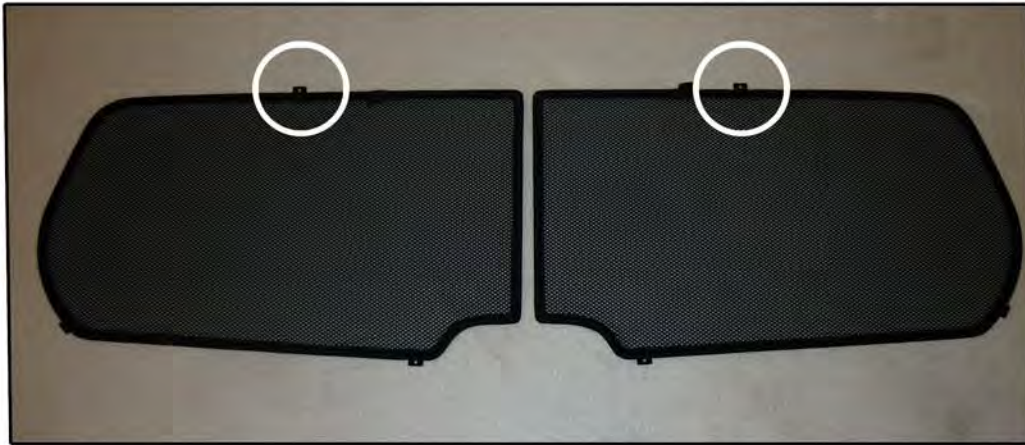

INSTALLATION INSTRUCTIONS

Smart For Two Mk2

SMA-FRTO-3-B

COMPONENTS INCLUDED

SHADES

FIXING CLIPS

TAILGATE SHADE INSTALLATION

TAILGATE SHADE INSTALLATION

TAILGATE SHADE INSTALLATION

X2