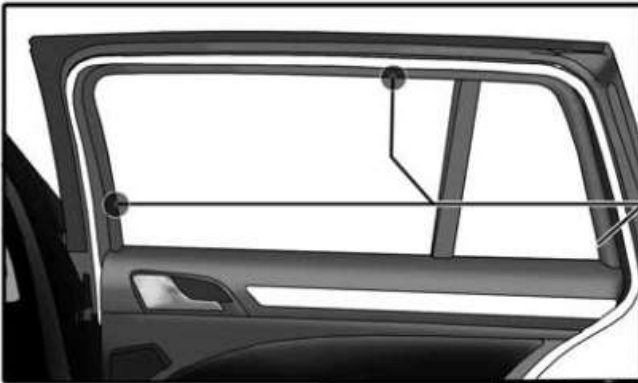

INSTALLATION INSTRUCTIONS

SKODA SUPERB 2011

SKO-SUPE-E-B

COMPONENTS INCLUDED

SHADES

FIXING CLIPS

SIDE SHADE INSTALLATION

1+8