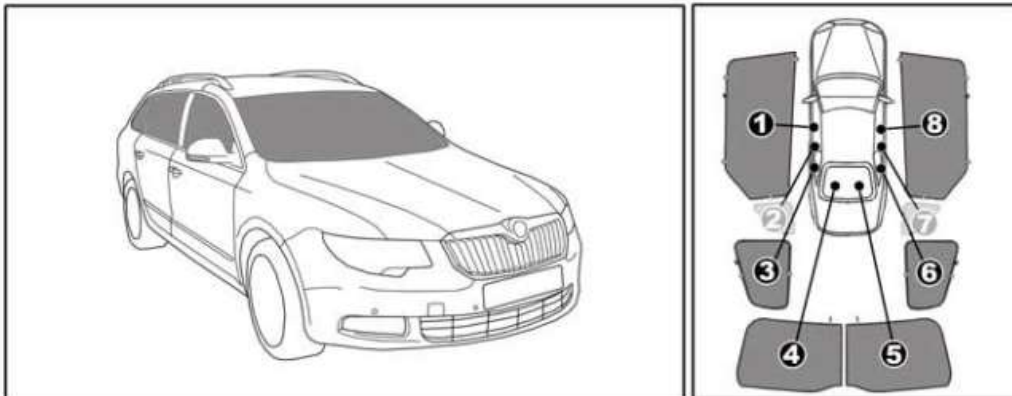

INSTALLATION INSTRUCTIONS

SKODA SUPERB 2011

SKO-SUPE-E-B

COMPONENTS INCLUDED

SHADES

FIXING CLIPS

SIDE SHADE INSTALLATION

1+8