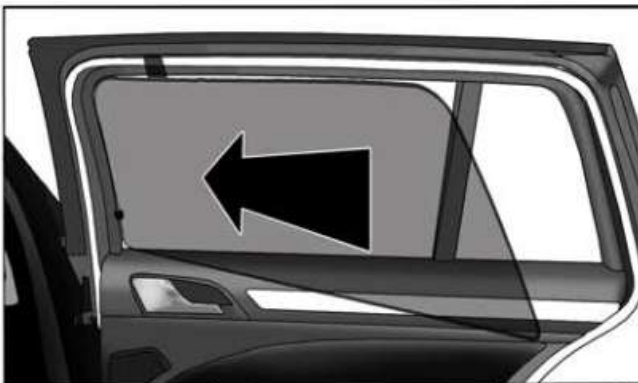

SIDE SHADE INSTALLATION

1+8

1+8

1+8