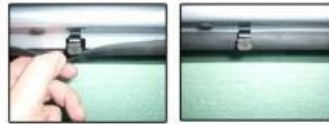

INSTALLATION INSTRUCTIONS

Skoda Superb 5dr

SKO-SUPE-5-B

COMPONENTS INCLUDED

SHADES

FIXING CLIPS

SIDE SHADE INSTALLATION

SIDE SHADE INSTALLATION