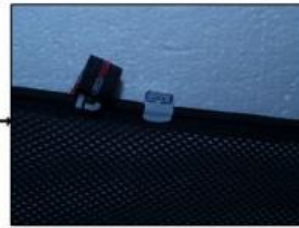

INSTALLATION INSTRUCTIONS

Skoda Superb 5dr

SKO-SUPE-5-B

COMPONENTS INCLUDED

SHADES

FIXING CLIPS

SIDE SHADE INSTALLATION

SIDE SHADE INSTALLATION

SIDE SHADE INSTALLATION

TAILGATE SHADE INSTALLATION

TAILGATE SHADE INSTALLATION

TAILGATE SHADE INSTALLATION

x2