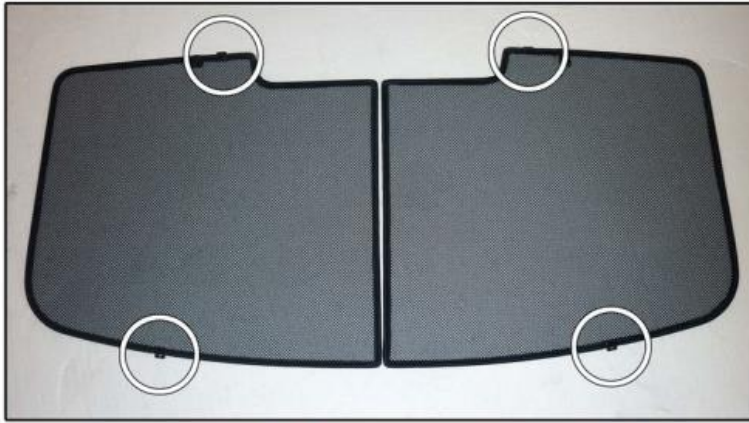

INSTALLATION INSTRUCTIONS

Skoda Superb 5dr

SKO-SUPE-5-B

COMPONENTS INCLUDED

SHADES

FIXING CLIPS

SIDE SHADE INSTALLATION

SIDE SHADE INSTALLATION

SIDE SHADE INSTALLATION

TAILGATE SHADE INSTALLATION

TAILGATE SHADE INSTALLATION

TAILGATE SHADE INSTALLATION

x2