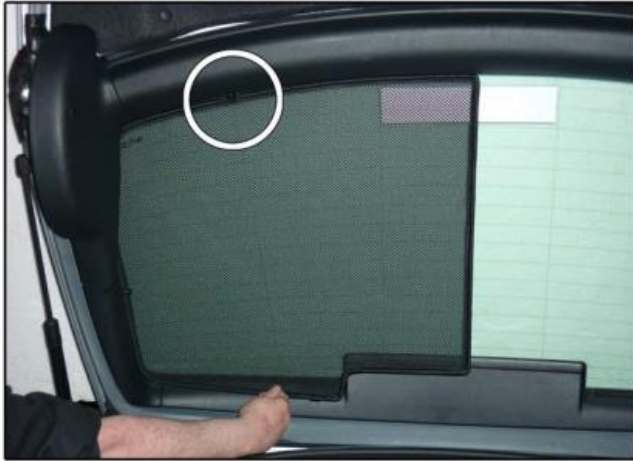

TAILGATE SHADE INSTALLATION