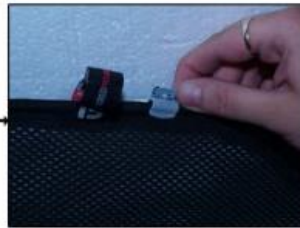

INSTALLATION INSTRUCTIONS

Skoda Superb 5dr

SKO-SUPE-5-B

COMPONENTS INCLUDED

SHADES

FIXING CLIPS

SIDE SHADE INSTALLATION

SIDE SHADE INSTALLATION

SIDE SHADE INSTALLATION

TAILGATE SHADE INSTALLATION

TAILGATE SHADE INSTALLATION

TAILGATE SHADE INSTALLATION

x2