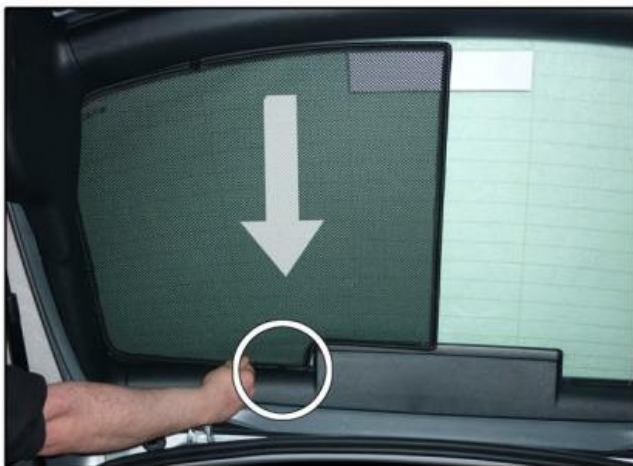

TAILGATE SHADE INSTALLATION