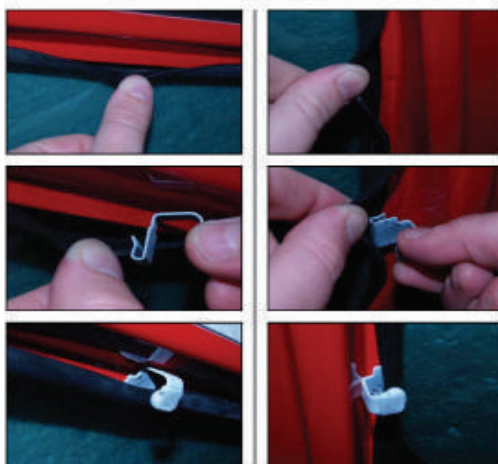

Installation Manual

SKODA ROOMSTER 5DR
SKO-ROOM-5-A-18

COMPONENTS INCLUDED

x 2

FIXING CLIPS

CL-M05 x 6

SIDE SHADE INSTALLATION

x 3

x 2

Installation

SKODA ROOMSTER 5DR
SKO-ROOM-5-A-18

SIDE SHADE INSTALLATION

x 2

Installation

SKODA ROOMSTER 5DR
SKO-ROOM-5-A-18

SIDE SHADE INSTALLATION