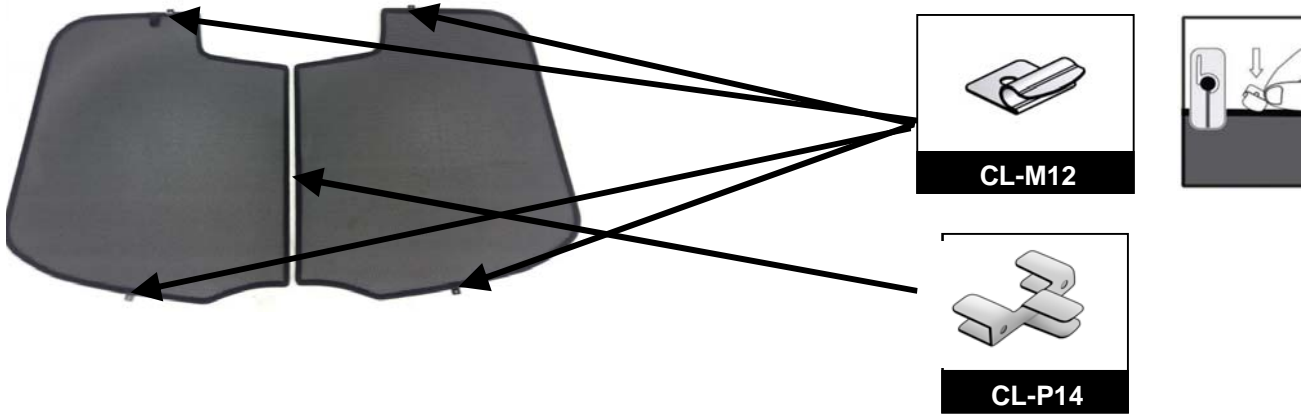

INSTALLATION INSTRUCTIONS

Skoda Rapid 5 Door Hatch

SKO-RAP-5-A

COMPONENTS INCLUDED

SHADES

Shade 1

Shade 8

Shades 4&5

FIXING CLIPS

SIDE SHADE INSTALLATION

REAR SHADE INSTALLATION

REAR SHADE INSTALLATION