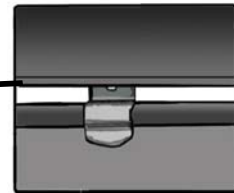

INSTALLATION INSTRUCTIONS

Skoda Rapid 5 Door Hatch

SKO-RAP-5-A

COMPONENTS INCLUDED

SHADES

Shade 1

Shade 8

Shades 4&5

FIXING CLIPS

SIDE SHADE INSTALLATION

REAR SHADE INSTALLATION

REAR SHADE INSTALLATION