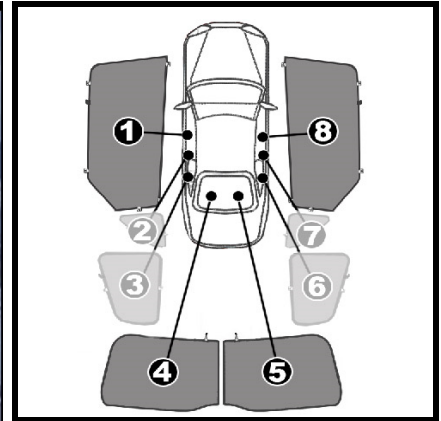

INSTALLATION INSTRUCTIONS

Skoda Rapid 5 Door Hatch

SKO-RAP-5-A

COMPONENTS INCLUDED

SHADES

Shade 1

Shade 8

Shades 4&5