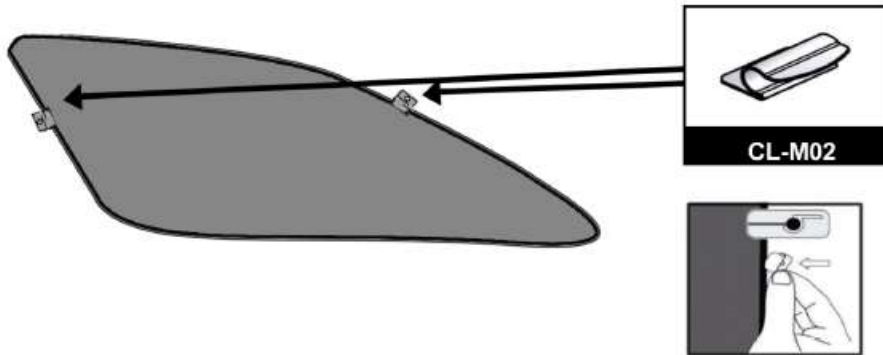

INSTALLATION INSTRUCTIONS

SKODA OCTAVIA ESTATE

SKO-OCTA-E-C

COMPONENTS INCLUDED

SHADES

FIXING CLIPS

SIDE SHADE INSTALLATION

QUARTER LIGHT SHADE INSTALLATION