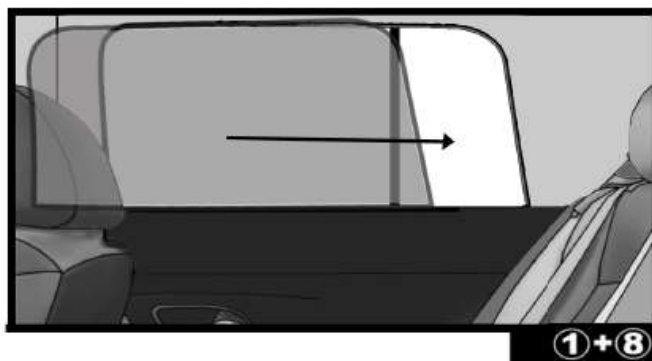

INSTALLATION INSTRUCTIONS

SKODA OCTAVIA ESTATE

SKO-OCTA-E-C

COMPONENTS INCLUDED

SHADES

FIXING CLIPS

SIDE SHADE INSTALLATION

QUARTER LIGHT SHADE INSTALLATION