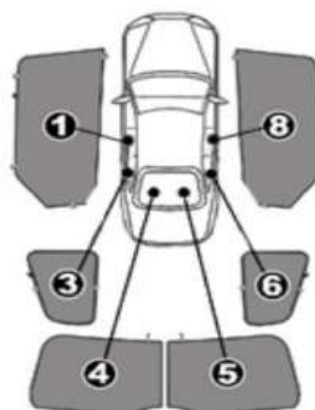

INSTALLATION INSTRUCTIONS

SKODA OCTAVIA ESTATE

SKO-OCTA-E-C

COMPONENTS INCLUDED

SHADES

FIXING CLIPS

SIDE SHADE INSTALLATION

QUARTER LIGHT SHADE INSTALLATION