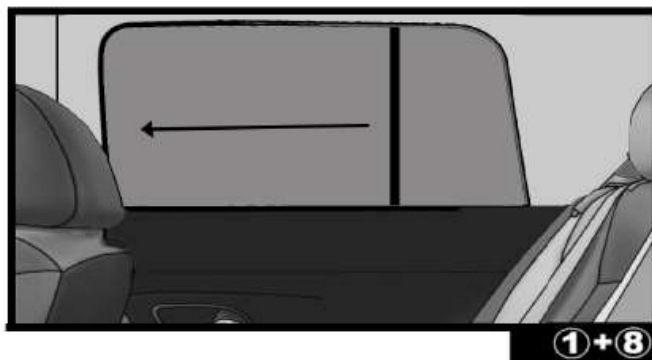

INSTALLATION INSTRUCTIONS

SKODA OCTAVIA ESTATE

SKO-OCTA-E-C

COMPONENTS INCLUDED

SHADES

FIXING CLIPS

SIDE SHADE INSTALLATION

QUARTER LIGHT SHADE INSTALLATION