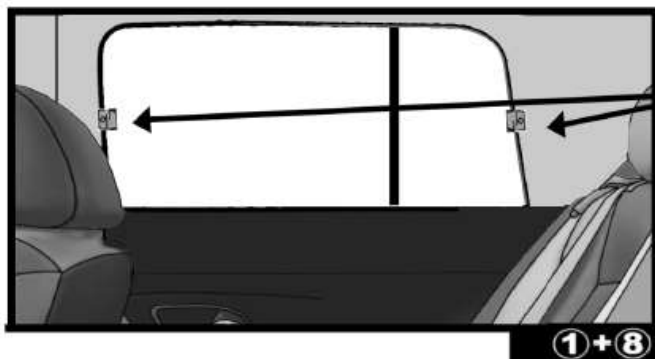

INSTALLATION INSTRUCTIONS

SKODA OCTAVIA ESTATE

SKO-OCTA-E-C

COMPONENTS INCLUDED

SHADES

FIXING CLIPS

SIDE SHADE INSTALLATION

QUARTER LIGHT SHADE INSTALLATION