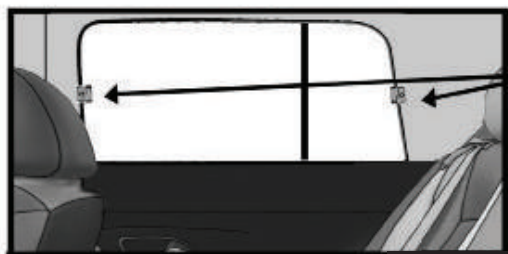

SIDE SHADE INSTALLATION

① + ⑧

CL-M05