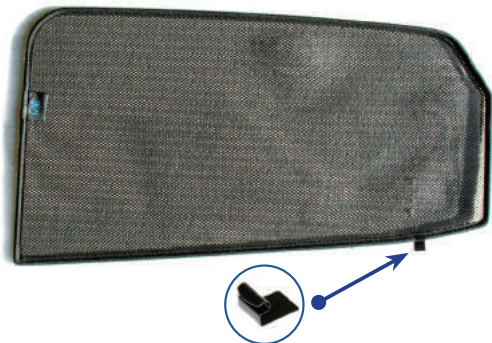

Installation Manual

SEAT LEON 5DR
SEA-LEON-5-D-18

Shades

Side Shades

Fixing Clips

CL-M05 x 4

CL-M03 x 2

CL-T01 x 1

Installation

SEAT LEON 5DR
SEA-LEON-5-D-18

Components Needed

Side Shades

CL-M03 x 2

CL-M05 x 4

CL-T01 x 1

Side Shade Installation

STEP 1

STEP 2

STEP 3

STEP 4

STEP 5

STEP 6

Repeat steps 3 & 4 for the other M05 clip

Installation