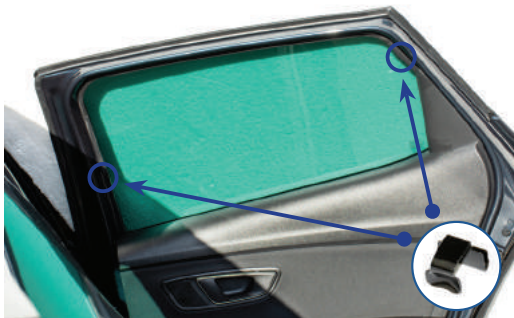

Installation

SEAT LEON 5DR
SEA-LEON-5-D-18

Components Needed

Side Shade Installation

STEP 1

STEP 2

STEP 3

STEP 4

STEP 5

STEP 6

Repeat steps 3 & 4 for the other M05 clip