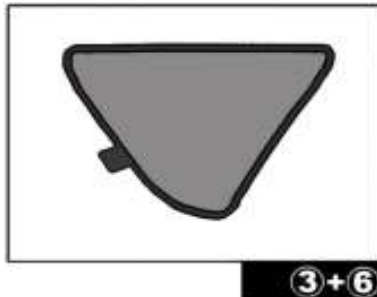

INSTALLATION INSTRUCTIONS

SEAT IBIZA ESTATE 2010-

SEA-IBIZ-E-B

COMPONENTS INCLUDED

SHADES

FIXING CLIPS

CL-M05 x4

CL-M02 x2