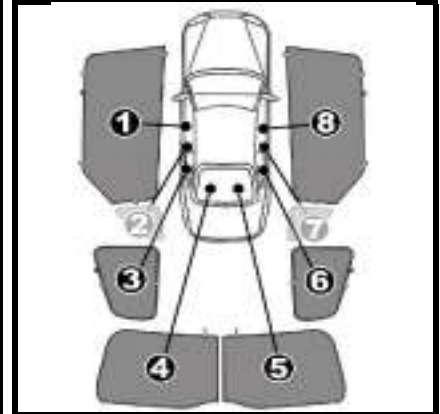

INSTALLATION INSTRUCTIONS

SEAT IBIZA ESTATE 2010-

SEA-IBIZ-E-B

COMPONENTS INCLUDED

SHADES

FIXING CLIPS

CL-M05 x4

CL-M02 x2

CL-M12 x4

CL-P14 x1

SIDE SHADE INSTALLATION

QUARTER LIGHT SHADE INSTALLATION

REAR SHADE INSTALLATION

REAR SHADE INSTALLATION