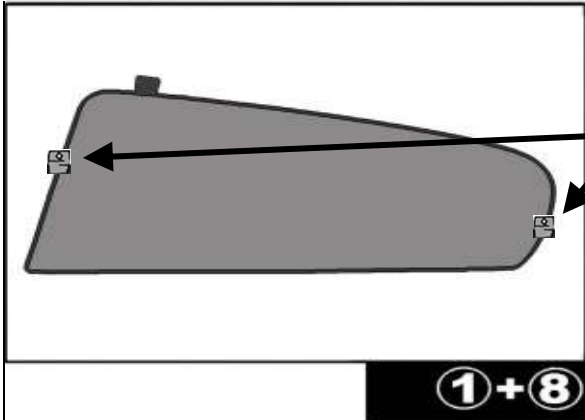

SIDE SHADE INSTALLATION