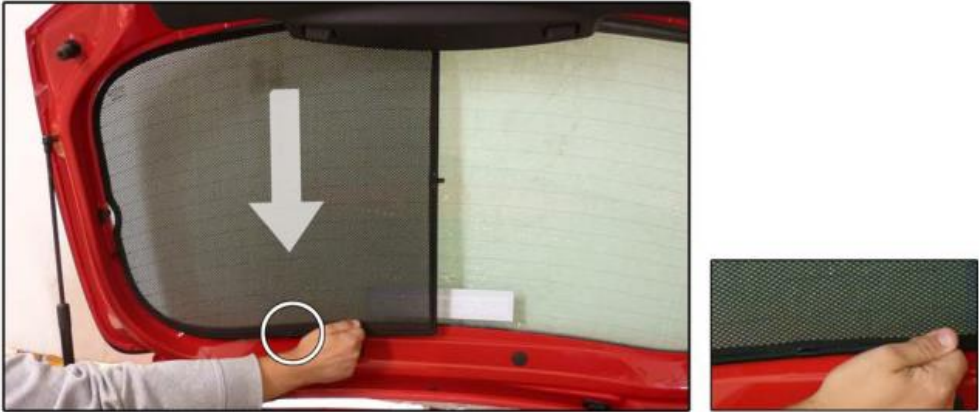

TAILGATE SHADE INSTALLATION