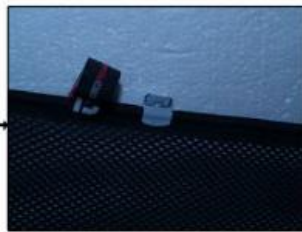

### SHADES

SIDE WINDOWS X2

PORT WINDOWS X2

TAILGATE WINDOW X2

### FIXING CLIPS

CL-M02 X6

CL-M09 X4

CL-M14 X1

SIDE SHADE INSTALLATION

SIDE SHADE INSTALLATION

PORT SHADE INSTALLATION

TAILGATE SHADE INSTALLATION