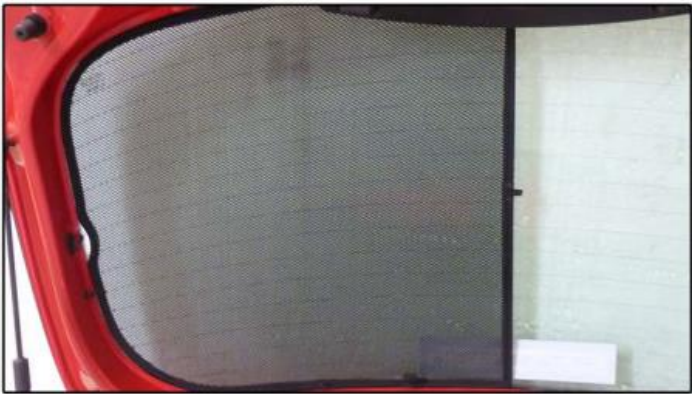

### SHADES

SIDE WINDOWS X2

PORT WINDOWS X2

TAILGATE WINDOW X2

### FIXING CLIPS

CL-M02 X6

CL-M09 X4

CL-M14 X1

SIDE SHADE INSTALLATION

SIDE SHADE INSTALLATION

PORT SHADE INSTALLATION

TAILGATE SHADE INSTALLATION

TAILGATE SHADE INSTALLATION

\_\_\_\_\_ X2

\_\_\_\_\_