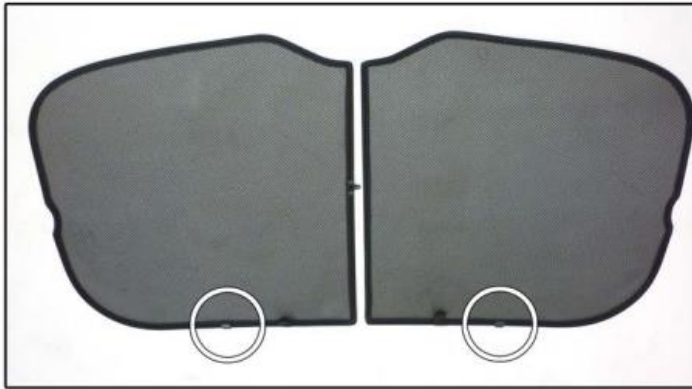

### SHADES

SIDE WINDOWS X2

PORT WINDOWS X2

TAILGATE WINDOW X2

### FIXING CLIPS

CL-M02 X6

CL-M09 X4

CL-M14 X1

SIDE SHADE INSTALLATION

SIDE SHADE INSTALLATION

PORT SHADE INSTALLATION

TAILGATE SHADE INSTALLATION