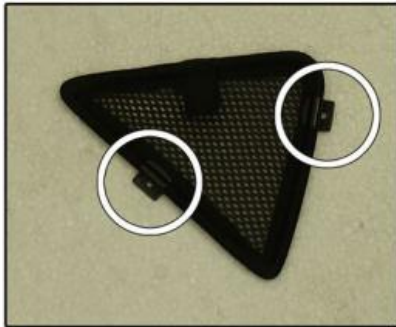

### SHADES

SIDE WINDOWS X2

PORT WINDOWS X2

TAILGATE WINDOW X2

### FIXING CLIPS

CL-M02 X6

CL-M09 X4

CL-M14 X1

SIDE SHADE INSTALLATION

SIDE SHADE INSTALLATION

PORT SHADE INSTALLATION

TAILGATE SHADE INSTALLATION