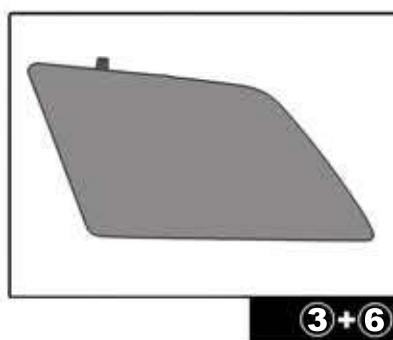

INSTALLATION INSTRUCTIONS

SEAT EXEO 2009

SEA-EXEO-E-A

COMPONENTS INCLUDED

SHADES

FIXING CLIPS

SIDE SHADE INSTALLATION

SIDE SHADE INSTALLATION