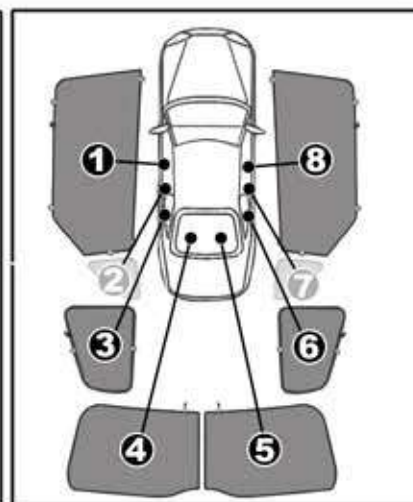

INSTALLATION INSTRUCTIONS

SEAT EXEO 2009

SEA-EXEO-E-A

COMPONENTS INCLUDED

SHADES

FIXING CLIPS

SIDE SHADE INSTALLATION

SIDE SHADE INSTALLATION

③+⑥

③+⑥

③+⑥

REAR SHADE INSTALLATION

④+⑤

④+⑤

④+⑤

REAR SHADE INSTALLATION