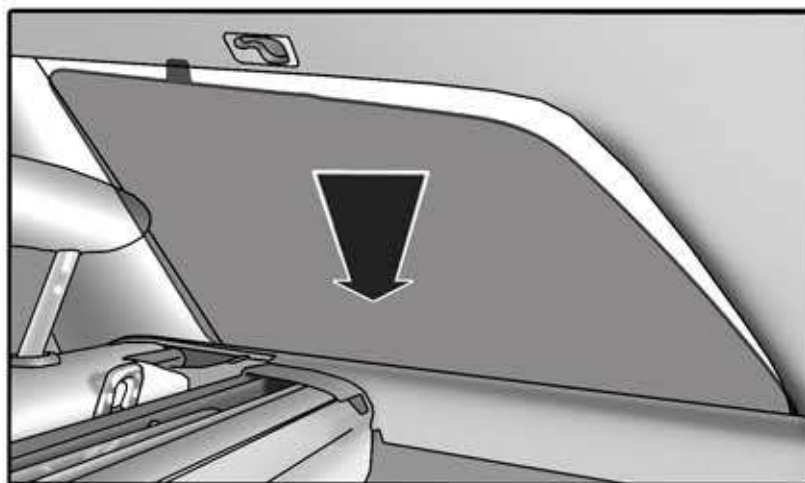

SIDE SHADE INSTALLATION

③+⑥

③+⑥

③+⑥