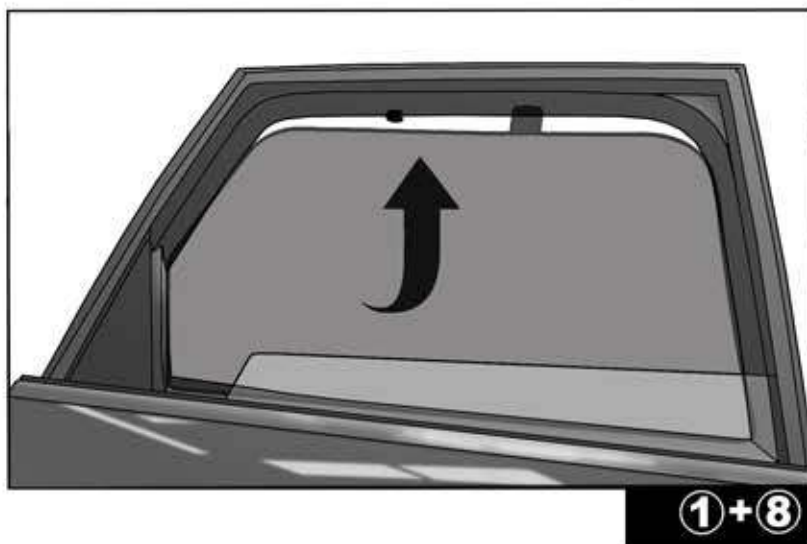

INSTALLATION INSTRUCTIONS

SEAT EXEO 2009

SEA-EXEO-E-A

COMPONENTS INCLUDED

SHADES

FIXING CLIPS

SIDE SHADE INSTALLATION

SIDE SHADE INSTALLATION