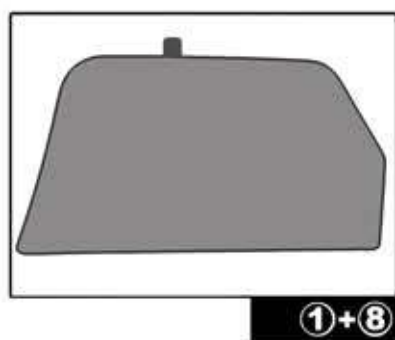

INSTALLATION INSTRUCTIONS

SEAT EXEO 2009

SEA-EXEO-E-A

COMPONENTS INCLUDED

SHADES

FIXING CLIPS

SIDE SHADE INSTALLATION

SIDE SHADE INSTALLATION