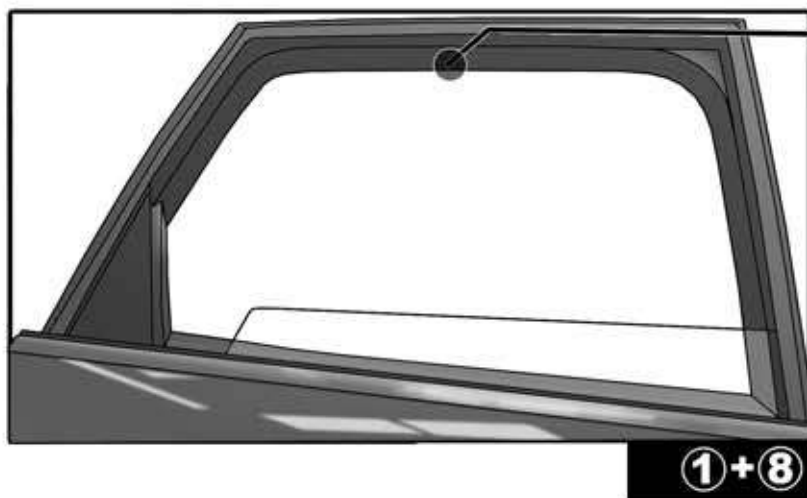

INSTALLATION INSTRUCTIONS

SEAT EXEO 2009

SEA-EXEO-E-A

COMPONENTS INCLUDED

SHADES

FIXING CLIPS

SIDE SHADE INSTALLATION

SIDE SHADE INSTALLATION