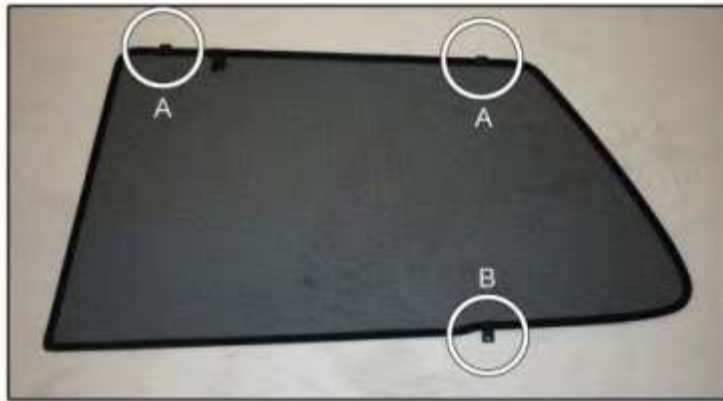

INSTALLATION INSTRUCTIONS

Saab 95 Estate

SAA-95-E-A

COMPONENTS INCLUDED

SHADES

SIDE WINDOWS X2

PORT WINDOW X2

TAILGATE WINDOW X2

FIXING CLIPS

X10

X2

SIDE SHADE INSTALLATION

SIDE SHADE INSTALLATION

SIDE SHADE INSTALLATION

PORT SHADE INSTALLATION

PORT SHADE INSTALLATION