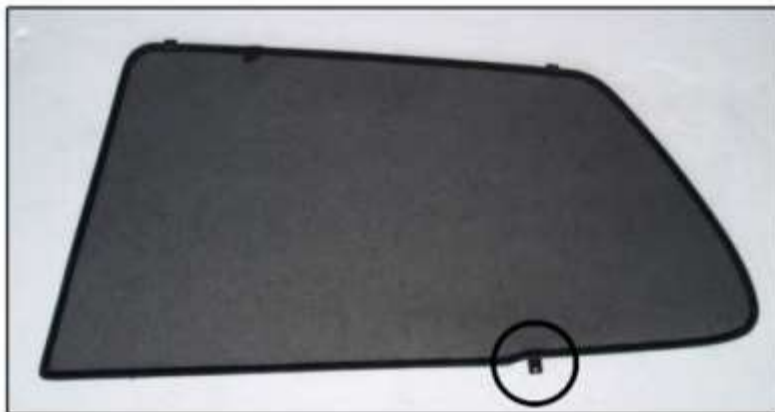

INSTALLATION INSTRUCTIONS

Saab 95 4dr

SAA-95-4-A

COMPONENTS INCLUDED

SHADES

FIXING CLIPS

SIDE SHADE INSTALLATION

SIDE SHADE INSTALLATION