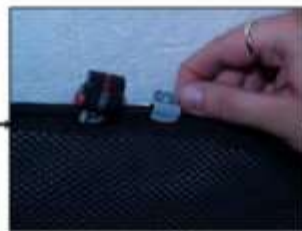

INSTALLATION INSTRUCTIONS

Saab 95 4dr

SAA-95-4-A

COMPONENTS INCLUDED

SHADES

FIXING CLIPS

SIDE SHADE INSTALLATION

SIDE SHADE INSTALLATION