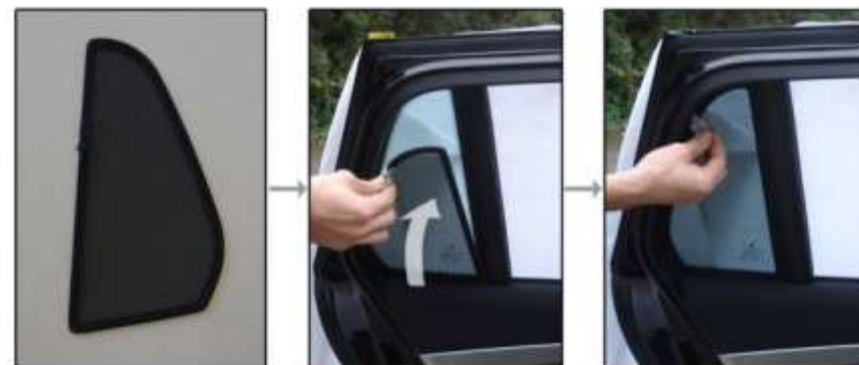

INSTALLATION INSTRUCTIONS

Saab 93 Estate

SAA-93-E-A

COMPONENTS INCLUDED

SHADES

FIXING CLIPS

Saab 93 Estate

SAA-93-E-A

SIDE SHADE INSTALLATION

SIDE SHADE INSTALLATION

SIDE SHADE INSTALLATION

PORT SHADE INSTALLATION

PORT SHADE INSTALLATION

TAILGATE SHADE INSTALLATION

TAILGATE SHADE INSTALLATION