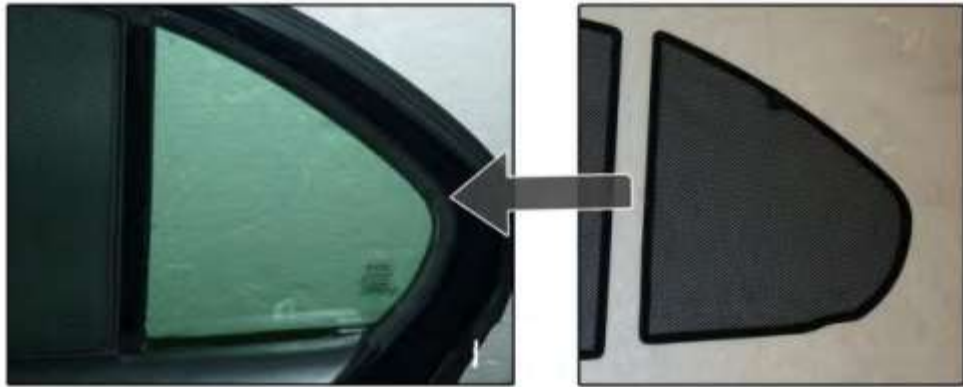

SIDE SHADE INSTALLATION